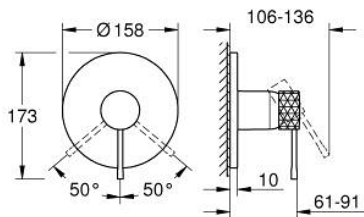

24 168 GF1 ESSENCE SINGLE-LEVER SHOWER MIXER

PRODUCT DESCRIPTION

- Colour: brushed crafted cool sunrise
- trim set for GROHE Rapido SmartBox (35 604)
- GROHE SilkMove 46 mm ceramic cartridge
- GROHE LongLife finish
- GROHE FastFixation escutcheon with covered shaft sealing and covered fixing
- metal escutcheon, retroactively 6° adjustable
- crafted metal lever
- without roughing-in set 35 600/35 604 (please order separately)
- outlet B or C = 30 l/min

24 168 GF1 ESSENCE SINGLE-LEVER SHOWER MIXER

SPARE PARTS, December 2024 – now

1: Lever (Spare part-nr. 46915GF0)

2: escutcheon (Spare part-nr. 48428GN0)

3: Mounting plate (Spare part-nr. 48439000)

4: cap (Spare part-nr. 02693GN0)

5: Cartridge (Spare part-nr. 46048000)

6: Seal (Spare part-nr. 48360000)

7: Temperature limiter (Spare part-nr. 46308000)*

8: Universal extension set single-lever mixers, 25 mm (Spare part-nr. 14056000

)*

9: Universal extension set single-lever mixers, 50 mm (Spare part-nr. 14057000

)*

* Optional accessories