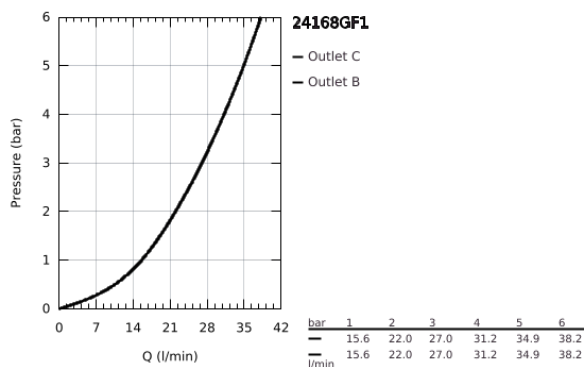

24 168 GF1 ESSENCE SINGLE-LEVER SHOWER MIXER

PRODUCT DESCRIPTION

- Colour: brushed crafted cool sunrise
- trim set for GROHE Rapido SmartBox (35 604)
- GROHE SilkMove 46 mm ceramic cartridge
- GROHE LongLife finish
- GROHE FastFixation escutcheon with covered shaft sealing and covered fixing
- metal escutcheon, retroactively 6° adjustable
- crafted metal lever
- without roughing-in set 35 600/35 604 (please order separately)
- outlet B or C = 30 l/min

24 168 GF1 ESSENCE SINGLE-LEVER SHOWER MIXER

SPARE PARTS, December 2024 – now

1: Lever (Spare part-nr. 46915GF0)

2: escutcheon (Spare part-nr. 48428GN0)

3: Mounting plate (Spare part-nr. 48439000)

4: cap (Spare part-nr. 02693GN0)

5: Cartridge (Spare part-nr. 46048000)

6: Seal (Spare part-nr. 48360000)

7: Temperature limiter (Spare part-nr. 46308000)*

8: Universal extension set single-lever mixers, 25 mm (Spare part-nr. 14056000

)*