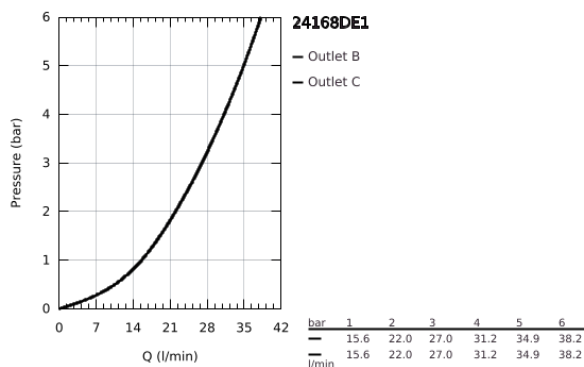

24 168 DE1 ESSENCE SINGLE-LEVER SHOWER MIXER

PRODUCT DESCRIPTION

- Colour: brushed crafted warm sunset
- trim set for GROHE Rapido SmartBox (35 604)
- GROHE SilkMove 46 mm ceramic cartridge
- GROHE LongLife finish
- GROHE FastFixation escutcheon with covered shaft sealing and covered fixing
- metal escutcheon, retroactively 6° adjustable
- crafted metal lever
- without roughing-in set 35 600/35 604 (please order separately)
- outlet B or C = 30 l/min

24 168 DE1 ESSENCE SINGLE-LEVER SHOWER MIXER

SPARE PARTS, December 2024 – now

1: Lever (Spare part-nr. 46915DE0)

2: escutcheon (Spare part-nr. 48428DL0)

3: Mounting plate (Spare part-nr. 48439000)

4: cap (Spare part-nr. 02693DL0)

5: Cartridge (Spare part-nr. 46048000)

6: Seal (Spare part-nr. 48360000)

7: Temperature limiter (Spare part-nr. 46308000)*

8: Universal extension set single-lever mixers, 25 mm (Spare part-nr. 14056000

)*