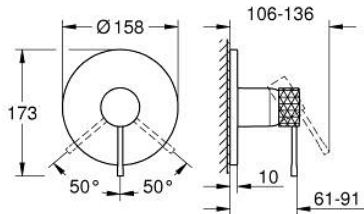

24 168 DE1 ESSENCE SINGLE-LEVER SHOWER MIXER

PRODUCT DESCRIPTION

- Colour: brushed crafted warm sunset
- trim set for GROHE Rapido SmartBox (35 604)
- GROHE SilkMove 46 mm ceramic cartridge
- GROHE LongLife finish
- GROHE FastFixation escutcheon with covered shaft sealing and covered fixing
- metal escutcheon, retroactively 6° adjustable
- crafted metal lever
- without roughing-in set 35 600/35 604 (please order separately)
- outlet B or C = 30 l/min

24 168 DE1 ESSENCE SINGLE-LEVER SHOWER MIXER

SPARE PARTS, December 2024 – now

1: Lever (Spare part-nr. 46915DE0)

2: escutcheon (Spare part-nr. 48428DL0)

3: Mounting plate (Spare part-nr. 48439000)

4: cap (Spare part-nr. 02693DL0)

5: Cartridge (Spare part-nr. 46048000)

6: Seal (Spare part-nr. 48360000)

7: Temperature limiter (Spare part-nr. 46308000)*

8: Universal extension set single-lever mixers, 25 mm (Spare part-nr. 14056000

)*

9: Universal extension set single-lever mixers, 50 mm (Spare part-nr. 14057000

)*

* Optional accessories