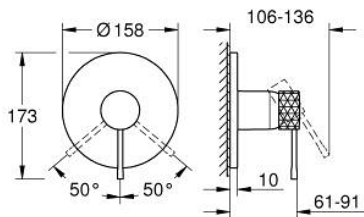

24 168 DE1 ESSENCE SINGLE-LEVER SHOWER MIXER

PRODUCT DESCRIPTION

- Colour: brushed crafted warm sunset
- trim set for GROHE Rapido SmartBox (35 604)
- GROHE SilkMove 46 mm ceramic cartridge
- GROHE LongLife finish
- GROHE FastFixation escutcheon with covered shaft sealing and covered fixing
- metal escutcheon, retroactively 6° adjustable
- crafted metal lever
- without roughing-in set 35 600/35 604 (please order separately)
- outlet B or C = 30 l/min

24 168 DE1 ESSENCE SINGLE-LEVER SHOWER MIXER

SPARE PARTS, December 2024 – now

1: Lever (Spare part-nr. 46915DE0)

2: escutcheon (Spare part-nr. 48428DL0)

3: Mounting plate (Spare part-nr. 48439000)

4: cap (Spare part-nr. 02693DL0)

5: Cartridge (Spare part-nr. 46048000)

6: Seal (Spare part-nr. 48360000)

7: Temperature limiter (Spare part-nr. 46308000)*

8: Universal extension set single-lever mixers, 25 mm (Spare part-nr. 14056000

)*

9: Universal extension set single-lever mixers, 50 mm (Spare part-nr. 14057000

)*

* Optional accessories