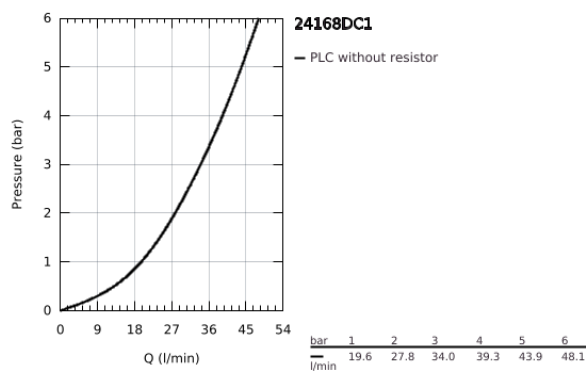

24 168 DC1 ESSENCE SINGLE-LEVER SHOWER MIXER

PRODUCT DESCRIPTION

- Colour: supersteel
- trim set for GROHE Rapido SmartBox (35 604)
- GROHE SilkMove 46 mm ceramic cartridge
- GROHE LongLife finish
- GROHE FastFixation escutcheon with covered shaft sealing and covered fixing
- metal escutcheon, retroactively 6° adjustable
- without roughing-in set 35 600/35 604 (please order separately)
- outlet B or C = 30 l/min

24 168 DC1 ESSENCE SINGLE-LEVER SHOWER MIXER

SPARE PARTS, October 2020 – now

- 1: Lever (Spare part-nr. 46915DC0)
 - 2: Escutcheon (Spare part-nr. 48428DC0)
 - 3: Mounting plate (Spare part-nr. 48439000)
 - 4: Cap (Spare part-nr. 02693DC0)
 - 5: Cartridge (Spare part-nr. 46048000)
 - 6: Seal (Spare part-nr. 48360000)
 - 7: Temperature limiter (Spare part-nr. 46308000)*
 - 8: Universal extension set single-lever mixers, 25 mm (Spare part-nr. 14056000)*
 - 9: Universal extension set single-lever mixers, 50 mm (Spare part-nr. 14057000)*
- * Optional accessories