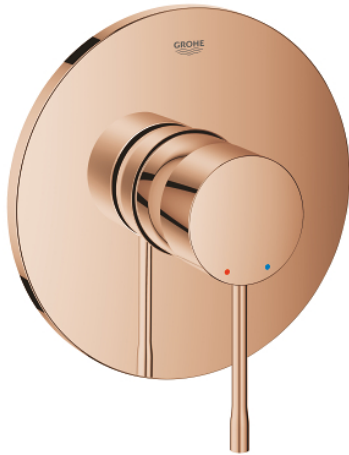

24 168 DA1 ESSENCE SINGLE-LEVER SHOWER MIXER

PRODUCT DESCRIPTION

- Colour: warm sunset
- trim set for GROHE Rapido SmartBox (35 604)
- GROHE SilkMove 46 mm ceramic cartridge
- GROHE LongLife finish
- GROHE FastFixation escutcheon with covered shaft sealing and covered fixing
- metal escutcheon, retroactively 6° adjustable
- without roughing-in set 35 600/35 604 (please order separately)
- outlet B or C = 30 l/min