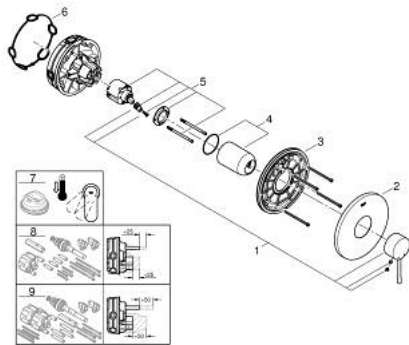

24 168 AL1 ESSENCE SINGLE-LEVER SHOWER MIXER

PRODUCT DESCRIPTION

- Colour: brushed hard graphite
- trim set for GROHE Rapido SmartBox (35 604)
- GROHE SilkMove 46 mm ceramic cartridge
- GROHE LongLife finish
- GROHE FastFixation escutcheon with covered shaft sealing and covered fixing
- metal escutcheon, retroactively 6° adjustable
- without roughing-in set 35 600/35 604 (please order separately)
- outlet B or C = 30 l/min

24 168 AL1 ESSENCE SINGLE-LEVER SHOWER MIXER

SPARE PARTS, October 2020 – now

1: Lever (Spare part-nr. 46915AL0)

2: Escutcheon (Spare part-nr. 48428AL0)

3: Mounting plate (Spare part-nr. 48439000)

4: Cap (Spare part-nr. 02693AL0)

5: Cartridge (Spare part-nr. 46048000)

6: Seal (Spare part-nr. 48360000)

7: Temperature limiter (Spare part-nr. 46308000)*

8: Universal extension set single-lever mixers, 25 mm (Spare part-nr. 14056000

)*

9: Universal extension set single-lever mixers, 50 mm (Spare part-nr. 14057000

)*

* Optional accessories