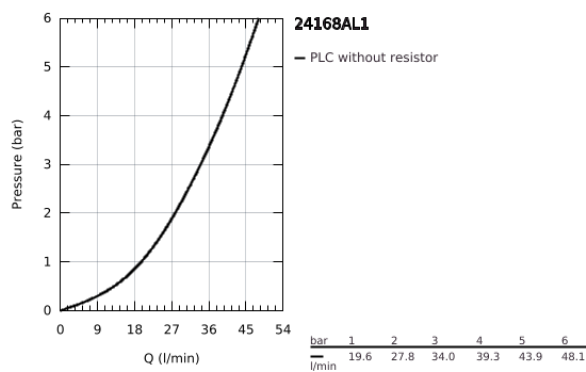

24 168 AL1 ESSENCE SINGLE-LEVER SHOWER MIXER

PRODUCT DESCRIPTION

- Colour: brushed hard graphite
- trim set for GROHE Rapido SmartBox (35 604)
- GROHE SilkMove 46 mm ceramic cartridge
- GROHE LongLife finish
- GROHE FastFixation escutcheon with covered shaft sealing and covered fixing
- metal escutcheon, retroactively 6° adjustable
- without roughing-in set 35 600/35 604 (please order separately)
- outlet B or C = 30 l/min

24 168 AL1 ESSENCE SINGLE-LEVER SHOWER MIXER

SPARE PARTS, October 2020 – now

1: Lever (Spare part-nr. 46915AL0)

2: Escutcheon (Spare part-nr. 48428AL0)

3: Mounting plate (Spare part-nr. 48439000)

4: Cap (Spare part-nr. 02693AL0)

5: Cartridge (Spare part-nr. 46048000)

6: Seal (Spare part-nr. 48360000)

7: Temperature limiter (Spare part-nr. 46308000)*

8: Universal extension set single-lever mixers, 25 mm (Spare part-nr. 14056000

)*