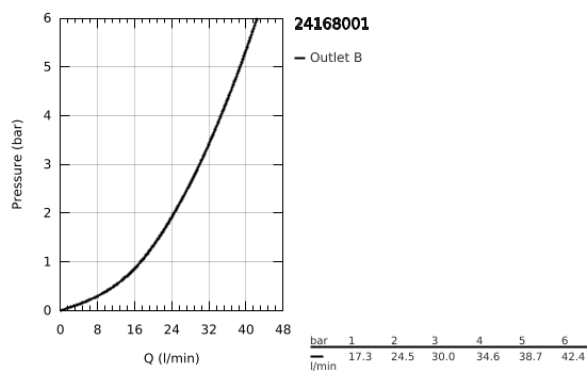

24 168 001 ESSENCE SINGLE-LEVER SHOWER MIXER

PRODUCT DESCRIPTION

- Colour: chrome
- trim set for GROHE Rapido SmartBox (35 604)
- GROHE SilkMove 46 mm ceramic cartridge
- GROHE LongLife finish
- GROHE FastFixation escutcheon with covered shaft sealing and covered fixing
- metal escutcheon, retroactively 6° adjustable
- without roughing-in set 35 600/35 604 (please order separately)
- outlet B or C = 30 l/min
- replaces Essence shower mixer 24 057 xx1

24 168 001 ESSENCE SINGLE-LEVER SHOWER MIXER

SPARE PARTS, August 2020 – now

- 1: Lever (Spare part-nr. 46915000)
 - 2: Escutcheon (Spare part-nr. 48428000)
 - 3: Mounting plate (Spare part-nr. 48439000)
 - 4: Cap (Spare part-nr. 02693000)
 - 5: Cartridge (Spare part-nr. 46048000)
 - 6: Seal (Spare part-nr. 48360000)
 - 7: Temperature limiter (Spare part-nr. 46308000)*
 - 8: Universal extension set single-lever mixers, 25 mm (Spare part-nr. 14056000)*
 - 9: Universal extension set single-lever mixers, 50 mm (Spare part-nr. 14057000)*
- * Optional accessories