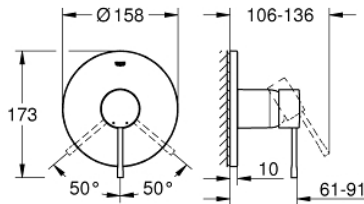

## 24 168 001 ESSENCE SINGLE-LEVER SHOWER MIXER

### PRODUCT DESCRIPTION

- Colour: chrome
- trim set for GROHE Rapido SmartBox (35 604)
- GROHE SilkMove 46 mm ceramic cartridge
- GROHE LongLife finish
- GROHE FastFixation escutcheon with covered shaft sealing and covered fixing
- metal escutcheon, retroactively 6° adjustable
- without roughing-in set 35 600/35 604 (please order separately)
- outlet B or C = 30 l/min

### SPARE PARTS, August 2020 – now

- 1: Lever (Spare part-nr. 46915000)
  - 2: Escutcheon (Spare part-nr. 48428000)
  - 3: Mounting plate (Spare part-nr. 48439000)
  - 4: Cap (Spare part-nr. 02693000)
  - 5: Cartridge (Spare part-nr. 46048000)
  - 6: Seal (Spare part-nr. 48360000)
  - 7: Temperature limiter (Spare part-nr. 46308000)\*
  - 8: Universal extension set single-lever mixers, 25 mm (Spare part-nr. 14056000)\*
  - 9: Universal extension set single-lever mixers, 50 mm (Spare part-nr. 14057000)\*
- \* Optional accessories