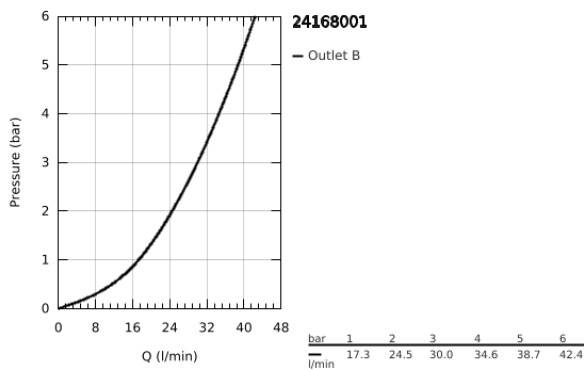

## 24 168 001 ESSENCE SINGLE-LEVER SHOWER MIXER

### PRODUCT DESCRIPTION

- Colour: chrome
- trim set for GROHE Rapido SmartBox (35 604)
- GROHE SilkMove 46 mm ceramic cartridge
- GROHE LongLife finish
- GROHE FastFixation escutcheon with covered shaft sealing and covered fixing
- metal escutcheon, retroactively 6° adjustable
- without roughing-in set 35 600/35 604 (please order separately)
- outlet B or C = 30 l/min