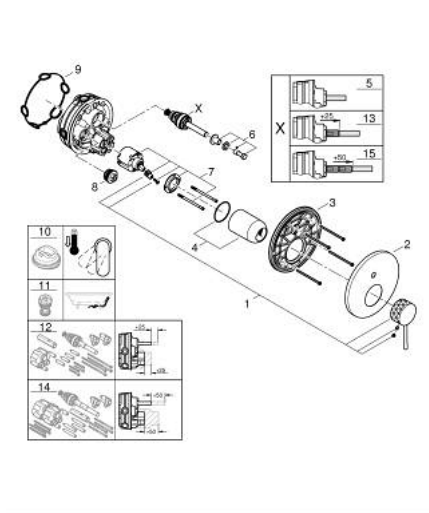

24 167 PF1 ESSENCE SINGLE-LEVER MIXER WITH 2-WAY DIVERTER

PRODUCT DESCRIPTION

- Colour: crafted chrome
- trim set for GROHE Rapido SmartBox (35 604)
- GROHE SilkMove 46 mm ceramic cartridge
- GROHE LongLife finish
- GROHE FastFixation escutcheon with covered shaft sealing and covered fixing
- metal escutcheon, retroactively 6° adjustable
- crafted metal lever
- automatic 2-way diverter
- without roughing-in set 35 600/35 604 (please order separately)
- outlet B = 27 l/min, outlet C = 27 l/min
- Showroom+ exclusive

24 167 PF1 ESSENCE SINGLE-LEVER MIXER WITH 2-WAY DIVERTER

SPARE PARTS, March 2024 – now

- 1: Lever (Spare part-nr. 46915PF0)
 - 2: Escutcheon (Spare part-nr. 48429000)
 - 3: Mounting plate (Spare part-nr. 48440000)
 - 4: Cap (Spare part-nr. 02693000)
 - 5: Diverter (Spare part-nr. 48634000)
 - 6: Diverter knob (Spare part-nr. 48637000)
 - 7: Cartridge (Spare part-nr. 46048000)
 - 8: Non-return valve (Spare part-nr. 49085000)
 - 9: Seal (Spare part-nr. 48360000)
 - 10: Temperature limiter (Spare part-nr. 46308000)*
 - 11: Backflow protection combination (Spare part-nr. 14055000)*
 - 12: Universal extension set single-lever mixers, 25 mm (Spare part-nr. 14056000)*
 - 13: diverter (Spare part-nr. 48635000)*
 - 14: Universal extension set single-lever mixers, 50 mm (Spare part-nr. 14057000)*
 - 15: diverter (Spare part-nr. 48636000)*
- * Optional accessories