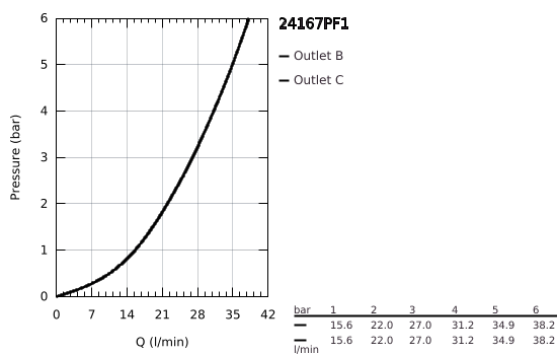

24 167 PF1 ESSENCE SINGLE-LEVER MIXER WITH 2-WAY DIVERTER

PRODUCT DESCRIPTION

- Colour: crafted chrome
- trim set for GROHE Rapido SmartBox (35 604)
- GROHE SilkMove 46 mm ceramic cartridge
- GROHE LongLife finish
- GROHE FastFixation escutcheon with covered shaft sealing and covered fixing
- metal escutcheon, retroactively 6° adjustable
- crafted metal lever
- automatic 2-way diverter
- without roughing-in set 35 600/35 604 (please order separately)
- outlet B = 27 l/min, outlet C = 27 l/min
- Showroom+ exclusive

24 167 PF1 ESSENCE SINGLE-LEVER MIXER WITH 2-WAY DIVERTER

SPARE PARTS, March 2024 – now

- 1: Lever (Spare part-nr. 46915PF0)
 - 2: Escutcheon (Spare part-nr. 48429000)
 - 3: Mounting plate (Spare part-nr. 48440000)
 - 4: Cap (Spare part-nr. 02693000)
 - 5: Diverter (Spare part-nr. 48634000)
 - 6: Diverter knob (Spare part-nr. 48637000)
 - 7: Cartridge (Spare part-nr. 46048000)
 - 8: Non-return valve (Spare part-nr. 49085000)
 - 9: Seal (Spare part-nr. 48360000)
 - 10: Temperature limiter (Spare part-nr. 46308000)*
 - 11: Backflow protection combination (Spare part-nr. 14055000)*
 - 12: Universal extension set single-lever mixers, 25 mm (Spare part-nr. 14056000)*
 - 13: diverter (Spare part-nr. 48635000)*
 - 14: Universal extension set single-lever mixers, 50 mm (Spare part-nr. 14057000)*
 - 15: diverter (Spare part-nr. 48636000)*
- * Optional accessories