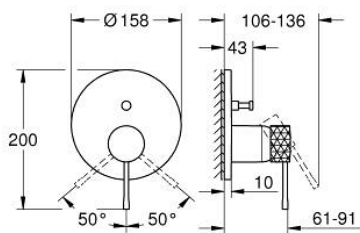

24 167 PF1 ESSENCE SINGLE-LEVER MIXER WITH 2-WAY DIVERTER

PRODUCT DESCRIPTION

- Colour: crafted chrome
- trim set for GROHE Rapido SmartBox (35 604)
- GROHE SilkMove 46 mm ceramic cartridge
- GROHE LongLife finish
- GROHE FastFixation escutcheon with covered shaft sealing and covered fixing
- metal escutcheon, retroactively 6° adjustable
- crafted metal lever
- automatic 2-way diverter
- without roughing-in set 35 600/35 604 (please order separately)
- outlet B = 27 l/min, outlet C = 27 l/min
- Showroom+ exclusive

24 167 PF1 ESSENCE SINGLE-LEVER MIXER WITH 2-WAY DIVERTER

SPARE PARTS, March 2024 – now

- 1: Lever (Spare part-nr. 46915PF0)
 - 2: Escutcheon (Spare part-nr. 48429000)
 - 3: Mounting plate (Spare part-nr. 48440000)
 - 4: Cap (Spare part-nr. 02693000)
 - 5: Diverter (Spare part-nr. 48634000)
 - 6: Diverter knob (Spare part-nr. 48637000)
 - 7: Cartridge (Spare part-nr. 46048000)
 - 8: Non-return valve (Spare part-nr. 49085000)
 - 9: Seal (Spare part-nr. 48360000)
 - 10: Temperature limiter (Spare part-nr. 46308000)*
 - 11: Backflow protection combination (Spare part-nr. 14055000)*
 - 12: Universal extension set single-lever mixers, 25 mm (Spare part-nr. 14056000)*
 - 13: diverter (Spare part-nr. 48635000)*
 - 14: Universal extension set single-lever mixers, 50 mm (Spare part-nr. 14057000)*
 - 15: diverter (Spare part-nr. 48636000)*
- * Optional accessories