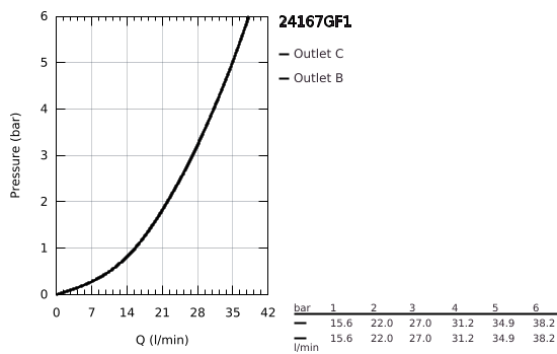

## 24 167 GF1 ESSENCE SINGLE-LEVER MIXER WITH 2-WAY DIVERTER

### PRODUCT DESCRIPTION

- Colour: brushed crafted cool sunrise
- trim set for GROHE Rapido SmartBox (35 604)
- GROHE SilkMove 46 mm ceramic cartridge
- GROHE LongLife finish
- GROHE FastFixation escutcheon with covered shaft sealing and covered fixing
- metal escutcheon, retroactively 6° adjustable
- crafted metal lever
- automatic 2-way diverter
- without roughing-in set 35 600/35 604 (please order separately)
- outlet B = 27 l/min, outlet C = 27 l/min