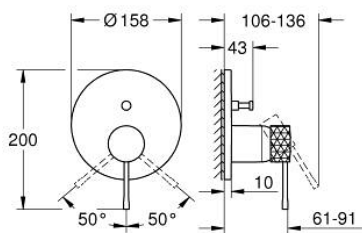

## 24 167 GF1 ESSENCE SINGLE-LEVER MIXER WITH 2-WAY DIVERTER

### PRODUCT DESCRIPTION

- Colour: brushed crafted cool sunrise
- trim set for GROHE Rapido SmartBox (35 604)
- GROHE SilkMove 46 mm ceramic cartridge
- GROHE LongLife finish
- GROHE FastFixation escutcheon with covered shaft sealing and covered fixing
- metal escutcheon, retroactively 6° adjustable
- crafted metal lever
- automatic 2-way diverter
- without roughing-in set 35 600/35 604 (please order separately)
- outlet B = 27 l/min, outlet C = 27 l/min

### SPARE PARTS, December 2024 – now

- 1: Lever (Spare part-nr. 46915GF0)
  - 2: Escutcheon (Spare part-nr. 48429GN0)
  - 3: Mounting plate (Spare part-nr. 48440000)
  - 4: cap (Spare part-nr. 02693GN0)
  - 5: Diverter (Spare part-nr. 48634000)
  - 6: Diverter knob (Spare part-nr. 48637GN0)
  - 7: Cartridge (Spare part-nr. 46048000)
  - 8: Non-return valve (Spare part-nr. 49085000)
  - 9: Seal (Spare part-nr. 48360000)
  - 10: Temperature limiter (Spare part-nr. 46308000)\*
  - 11: Backflow protection combination (Spare part-nr. 14055000)\*
  - 12: Universal extension set single-lever mixers, 25 mm (Spare part-nr. 14056000)\*
  - 13: diverter (Spare part-nr. 48635000)\*
  - 14: Universal extension set single-lever mixers, 50 mm (Spare part-nr. 14057000)\*
  - 15: diverter (Spare part-nr. 48636000)\*
- \* Optional accessories