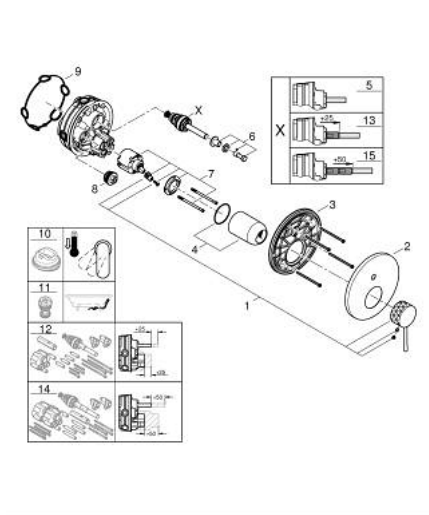

## 24 167 GF1 ESSENCE SINGLE-LEVER MIXER WITH 2-WAY DIVERTER

### PRODUCT DESCRIPTION

- Colour: brushed crafted cool sunrise
- trim set for GROHE Rapido SmartBox (35 604)
- GROHE SilkMove 46 mm ceramic cartridge
- GROHE LongLife finish
- GROHE FastFixation escutcheon with covered shaft sealing and covered fixing
- metal escutcheon, retroactively 6° adjustable
- crafted metal lever
- automatic 2-way diverter
- without roughing-in set 35 600/35 604 (please order separately)
- outlet B = 27 l/min, outlet C = 27 l/min

### SPARE PARTS, December 2024 – now

- 1: Lever (Spare part-nr. 46915GF0)
  - 2: Escutcheon (Spare part-nr. 48429GN0)
  - 3: Mounting plate (Spare part-nr. 48440000)
  - 4: cap (Spare part-nr. 02693GN0)
  - 5: Diverter (Spare part-nr. 48634000)
  - 6: Diverter knob (Spare part-nr. 48637GN0)
  - 7: Cartridge (Spare part-nr. 46048000)
  - 8: Non-return valve (Spare part-nr. 49085000)
  - 9: Seal (Spare part-nr. 48360000)
  - 10: Temperature limiter (Spare part-nr. 46308000)\*
  - 11: Backflow protection combination (Spare part-nr. 14055000)\*
  - 12: Universal extension set single-lever mixers, 25 mm (Spare part-nr. 14056000)\*
  - 13: diverter (Spare part-nr. 48635000)\*
  - 14: Universal extension set single-lever mixers, 50 mm (Spare part-nr. 14057000)\*
  - 15: diverter (Spare part-nr. 48636000)\*
- \* Optional accessories