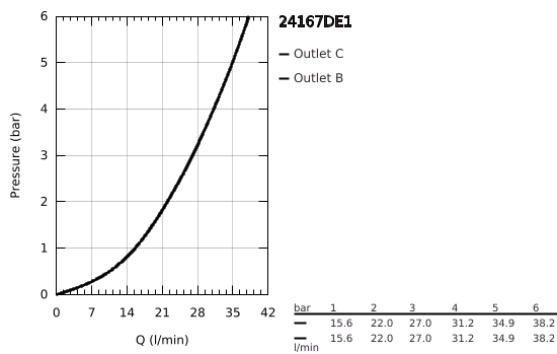

24 167 DE1 ESSENCE SINGLE-LEVER MIXER WITH 2-WAY DIVERTER

PRODUCT DESCRIPTION

- Colour: brushed crafted warm sunset
- trim set for GROHE Rapido SmartBox (35 604)
- GROHE SilkMove 46 mm ceramic cartridge
- GROHE LongLife finish
- GROHE FastFixation escutcheon with covered shaft sealing and covered fixing
- metal escutcheon, retroactively 6° adjustable
- crafted metal lever
- automatic 2-way diverter
- without roughing-in set 35 600/35 604 (please order separately)
- outlet B = 27 l/min, outlet C = 27 l/min

24 167 DE1 ESSENCE SINGLE-LEVER MIXER WITH 2-WAY DIVERTER

SPARE PARTS, December 2024 – now

- 1: Lever (Spare part-nr. 46915DE0)
 - 2: Escutcheon (Spare part-nr. 48429DL0)
 - 3: Mounting plate (Spare part-nr. 48440000)
 - 4: cap (Spare part-nr. 02693DL0)
 - 5: Diverter (Spare part-nr. 48634000)
 - 6: Diverter knob (Spare part-nr. 48637DL0)
 - 7: Cartridge (Spare part-nr. 46048000)
 - 8: Non-return valve (Spare part-nr. 49085000)
 - 9: Seal (Spare part-nr. 48360000)
 - 10: Temperature limiter (Spare part-nr. 46308000)*
 - 11: Backflow protection combination (Spare part-nr. 14055000)*
 - 12: Universal extension set single-lever mixers, 25 mm (Spare part-nr. 14056000)*
 - 13: diverter (Spare part-nr. 48635000)*
 - 14: Universal extension set single-lever mixers, 50 mm (Spare part-nr. 14057000)*
 - 15: diverter (Spare part-nr. 48636000)*
- * Optional accessories