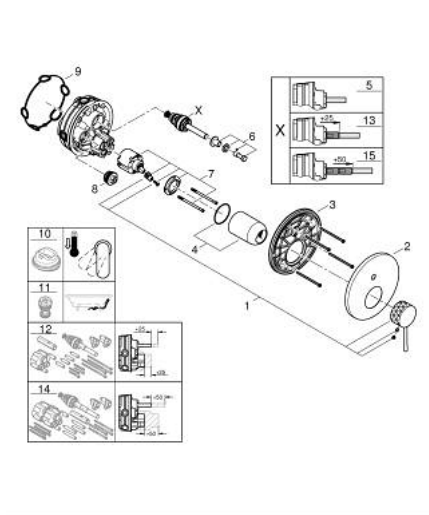

24 167 DE1 ESSENCE SINGLE-LEVER MIXER WITH 2-WAY DIVERTER

PRODUCT DESCRIPTION

- Colour: brushed crafted warm sunset
- trim set for GROHE Rapido SmartBox (35 604)
- GROHE SilkMove 46 mm ceramic cartridge
- GROHE LongLife finish
- GROHE FastFixation escutcheon with covered shaft sealing and covered fixing
- metal escutcheon, retroactively 6° adjustable
- crafted metal lever
- automatic 2-way diverter
- without roughing-in set 35 600/35 604 (please order separately)
- outlet B = 27 l/min, outlet C = 27 l/min

24 167 DE1 ESSENCE SINGLE-LEVER MIXER WITH 2-WAY DIVERTER

SPARE PARTS, December 2024 – now

- 1: Lever (Spare part-nr. 46915DE0)
 - 2: Escutcheon (Spare part-nr. 48429DL0)
 - 3: Mounting plate (Spare part-nr. 48440000)
 - 4: cap (Spare part-nr. 02693DL0)
 - 5: Diverter (Spare part-nr. 48634000)
 - 6: Diverter knob (Spare part-nr. 48637DL0)
 - 7: Cartridge (Spare part-nr. 46048000)
 - 8: Non-return valve (Spare part-nr. 49085000)
 - 9: Seal (Spare part-nr. 48360000)
 - 10: Temperature limiter (Spare part-nr. 46308000)*
 - 11: Backflow protection combination (Spare part-nr. 14055000)*
 - 12: Universal extension set single-lever mixers, 25 mm (Spare part-nr. 14056000)*
 - 13: diverter (Spare part-nr. 48635000)*
 - 14: Universal extension set single-lever mixers, 50 mm (Spare part-nr. 14057000)*
 - 15: diverter (Spare part-nr. 48636000)*
- * Optional accessories