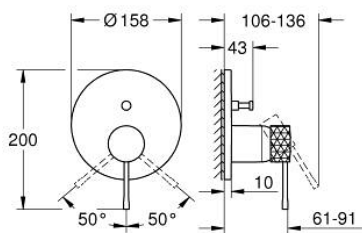

24 167 DE1 ESSENCE SINGLE-LEVER MIXER WITH 2-WAY DIVERTER

PRODUCT DESCRIPTION

- Colour: brushed crafted warm sunset
- trim set for GROHE Rapido SmartBox (35 604)
- GROHE SilkMove 46 mm ceramic cartridge
- GROHE LongLife finish
- GROHE FastFixation escutcheon with covered shaft sealing and covered fixing
- metal escutcheon, retroactively 6° adjustable
- crafted metal lever
- automatic 2-way diverter
- without roughing-in set 35 600/35 604 (please order separately)
- outlet B = 27 l/min, outlet C = 27 l/min

24 167 DE1 ESSENCE SINGLE-LEVER MIXER WITH 2-WAY DIVERTER

SPARE PARTS, December 2024 – now

- 1: Lever (Spare part-nr. 46915DE0)
 - 2: Escutcheon (Spare part-nr. 48429DL0)
 - 3: Mounting plate (Spare part-nr. 48440000)
 - 4: cap (Spare part-nr. 02693DL0)
 - 5: Diverter (Spare part-nr. 48634000)
 - 6: Diverter knob (Spare part-nr. 48637DL0)
 - 7: Cartridge (Spare part-nr. 46048000)
 - 8: Non-return valve (Spare part-nr. 49085000)
 - 9: Seal (Spare part-nr. 48360000)
 - 10: Temperature limiter (Spare part-nr. 46308000)*
 - 11: Backflow protection combination (Spare part-nr. 14055000)*
 - 12: Universal extension set single-lever mixers, 25 mm (Spare part-nr. 14056000)*
 - 13: diverter (Spare part-nr. 48635000)*
 - 14: Universal extension set single-lever mixers, 50 mm (Spare part-nr. 14057000)*
 - 15: diverter (Spare part-nr. 48636000)*
- * Optional accessories