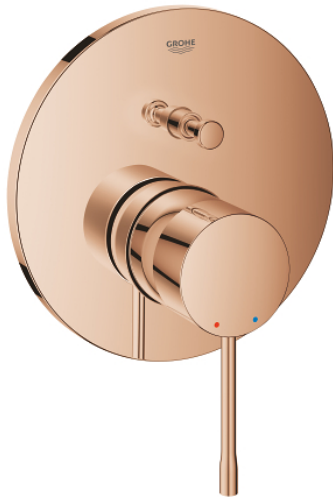

24 167 DA1 ESSENCE SINGLE-LEVER MIXER WITH 2-WAY DIVERTER

PRODUCT DESCRIPTION

- Colour: warm sunset
- trim set for GROHE Rapido SmartBox (35 604)
- GROHE SilkMove 46 mm ceramic cartridge
- GROHE LongLife finish
- GROHE FastFixation escutcheon with covered shaft sealing and covered fixing
- metal escutcheon, retroactively 6° adjustable
- automatic 2-way diverter
- without roughing-in set 35 600/35 604 (please order separately)
- outlet B = 27 l/min, outlet C = 27 l/min