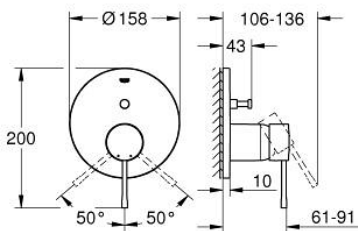

## 24 167 001 ESSENCE SINGLE-LEVER MIXER WITH 2-WAY DIVERTER

### PRODUCT DESCRIPTION

- Colour: chrome
- trim set for GROHE Rapido SmartBox (35 604)
- GROHE SilkMove 46 mm ceramic cartridge
- GROHE LongLife finish
- GROHE FastFixation escutcheon with covered shaft sealing and covered fixing
- metal escutcheon, retroactively 6° adjustable
- automatic 2-way diverter
- without roughing-in set 35 600/35 604 (please order separately)
- outlet B = 27 l/min, outlet C = 27 l/min

### SPARE PARTS, August 2020 – now

- 1: Lever (Spare part-nr. 46915000)
  - 2: Escutcheon (Spare part-nr. 48429000)
  - 3: Mounting plate (Spare part-nr. 48440000)
  - 4: Cap (Spare part-nr. 02693000)
  - 5: Diverter (Spare part-nr. 48442000)
  - 6: Cartridge (Spare part-nr. 46048000)
  - 7: Non-return valve (Spare part-nr. 49085000)
  - 8: Seal (Spare part-nr. 48360000)
  - 9: Temperature limiter (Spare part-nr. 46308000)\*
  - 10: Backflow protection combination (Spare part-nr. 14055000)\*
  - 11: Universal extension set single-lever mixers, 25 mm (Spare part-nr. 14056000)\*
  - 12: Diverter (Spare part-nr. 48444000)\*
  - 13: Universal extension set single-lever mixers, 50 mm (Spare part-nr. 14057000)\*
  - 14: Diverter (Spare part-nr. 48445000)\*
- \* Optional accessories