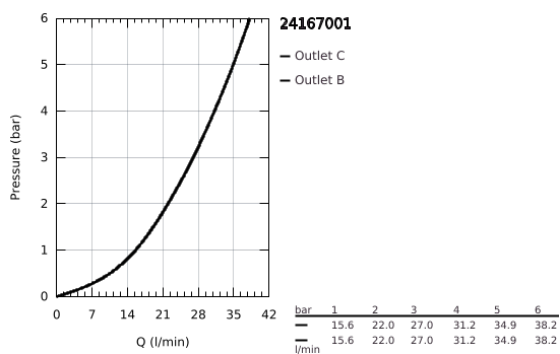

24 167 001 ESSENCE SINGLE-LEVER MIXER WITH 2-WAY DIVERTER

PRODUCT DESCRIPTION

- Colour: chrome
- trim set for GROHE Rapido SmartBox (35 604)
- GROHE SilkMove 46 mm ceramic cartridge
- GROHE LongLife finish
- GROHE FastFixation escutcheon with covered shaft sealing and covered fixing
- metal escutcheon, retroactively 6° adjustable
- automatic 2-way diverter
- without roughing-in set 35 600/35 604 (please order separately)
- outlet B = 27 l/min, outlet C = 27 l/min
- replaces Essence single-lever mixer with 2-way diverter 24 058 xx1

24 167 001 ESSENCE SINGLE-LEVER MIXER WITH 2-WAY DIVERTER

SPARE PARTS, August 2020 – now

- 1: Lever (Spare part-nr. 46915000)
 - 2: Escutcheon (Spare part-nr. 48429000)
 - 3: Mounting plate (Spare part-nr. 48440000)
 - 4: Cap (Spare part-nr. 02693000)
 - 5: Diverter (Spare part-nr. 48442000)
 - 6: Cartridge (Spare part-nr. 46048000)
 - 7: Non-return valve (Spare part-nr. 49085000)
 - 8: Seal (Spare part-nr. 48360000)
 - 9: Temperature limiter (Spare part-nr. 46308000)*
 - 10: Backflow protection combination (Spare part-nr. 14055000)*
 - 11: Universal extension set single-lever mixers, 25 mm (Spare part-nr. 1405600)*
 - 12: Diverter (Spare part-nr. 48444000)*
 - 13: Universal extension set single-lever mixers, 50 mm (Spare part-nr. 1405700)*
 - 14: Diverter (Spare part-nr. 48445000)*
- * Optional accessories