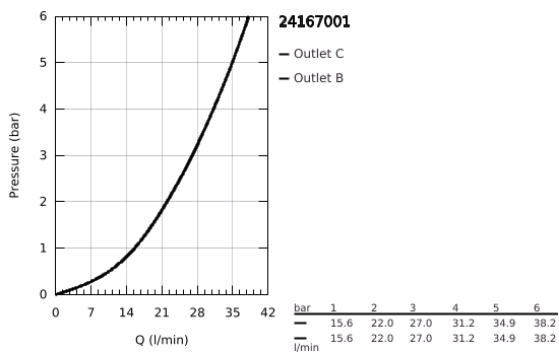

## 24 167 001 ESSENCE SINGLE-LEVER MIXER WITH 2-WAY DIVERTER

### PRODUCT DESCRIPTION

- Colour: chrome
- trim set for GROHE Rapido SmartBox (35 604)
- GROHE SilkMove 46 mm ceramic cartridge
- GROHE LongLife finish
- GROHE FastFixation escutcheon with covered shaft sealing and covered fixing
- metal escutcheon, retroactively 6° adjustable
- automatic 2-way diverter
- without roughing-in set 35 600/35 604 (please order separately)
- outlet B = 27 l/min, outlet C = 27 l/min