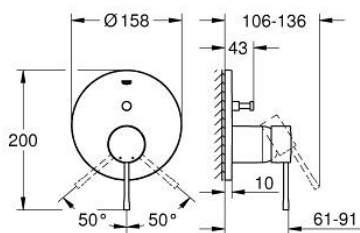

24 167 001 ESSENCE SINGLE-LEVER MIXER WITH 2-WAY DIVERTER

PRODUCT DESCRIPTION

- Colour: chrome
- trim set for GROHE Rapido SmartBox (35 604)
- GROHE SilkMove 46 mm ceramic cartridge
- GROHE LongLife finish
- GROHE FastFixation escutcheon with covered shaft sealing and covered fixing
- metal escutcheon, retroactively 6° adjustable
- automatic 2-way diverter
- without roughing-in set 35 600/35 604 (please order separately)
- outlet B = 27 l/min, outlet C = 27 l/min
- replaces Essence single-lever mixer with 2-way diverter 24 058 xx1

24 167 001 ESSENCE SINGLE-LEVER MIXER WITH 2-WAY DIVERTER

SPARE PARTS, August 2020 – now

- 1: Lever (Spare part-nr. 46915000)
 - 2: Escutcheon (Spare part-nr. 48429000)
 - 3: Mounting plate (Spare part-nr. 48440000)
 - 4: Cap (Spare part-nr. 02693000)
 - 5: Diverter (Spare part-nr. 48442000)
 - 6: Cartridge (Spare part-nr. 46048000)
 - 7: Non-return valve (Spare part-nr. 49085000)
 - 8: Seal (Spare part-nr. 48360000)
 - 9: Temperature limiter (Spare part-nr. 46308000)*
 - 10: Backflow protection combination (Spare part-nr. 14055000)*
 - 11: Universal extension set single-lever mixers, 25 mm (Spare part-nr. 1405600)*
 - 12: Diverter (Spare part-nr. 48444000)*
 - 13: Universal extension set single-lever mixers, 50 mm (Spare part-nr. 1405700)*
 - 14: Diverter (Spare part-nr. 48445000)*
- * Optional accessories