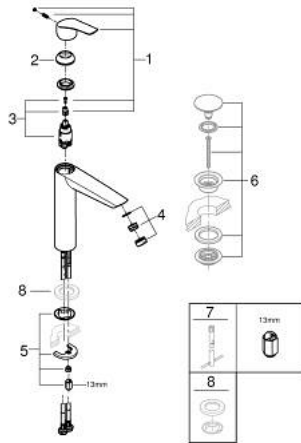

24 164 243 3 **EUROSMART SINGLE-LEVER BASIN MIXER 1/2"**
XL-SIZE

PRODUCT DESCRIPTION

- Colour: matte black
- for free-standing basins
- GROHE SilkMove 28 mm ceramic cartridge
- EcoMode - cold water flow in mid-lever position saves energy
- adjustable flow rate limiter
- with temperature limiter
- GROHE EcoJoy - less water, perfect flow
- maximum flow rate (at 3 bar): 5 l/min
- GROHE AquaGuide adjustable mousseur
- GROHE FastFixation installation system
- smooth body
- flexible connection hoses
- professional edition

24 164 243 3 EUROSMART SINGLE-LEVER BASIN MIXER 1/2" XL-SIZE

SPARE PARTS, January 2024 – now

- 1: Lever (Spare part-nr. 485512430)
- 2: cap (Spare part-nr. 461162430)
- 3: Cartridge (Spare part-nr. 46580000)
- 4: Flow straightener (Spare part-nr. 468372430)
- 5: Shank mounting kit (Spare part-nr. 46645000)
- 6: Waste set with push-open plug (Spare part-nr. 658072430)*
- 7: Mounting wrench (Spare part-nr. 19017000)*