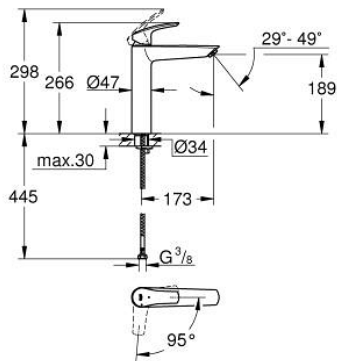

24 164 243 3 **EUROSMART SINGLE-LEVER BASIN MIXER 1/2"**
XL-SIZE

PRODUCT DESCRIPTION

- Colour: matte black
- for free-standing basins
- GROHE SilkMove 28 mm ceramic cartridge
- EcoMode - cold water flow in mid-lever position saves energy
- adjustable flow rate limiter
- with temperature limiter
- GROHE EcoJoy - less water, perfect flow
- maximum flow rate (at 3 bar): 5 l/min
- GROHE AquaGuide adjustable mousseur
- GROHE FastFixation installation system
- smooth body
- flexible connection hoses
- professional edition

24 164 243 3 EUROSMART SINGLE-LEVER BASIN MIXER 1/2" XL-SIZE

SPARE PARTS, January 2024 – now

- 1: Lever (Spare part-nr. 485512430)
- 2: cap (Spare part-nr. 461162430)
- 3: Cartridge (Spare part-nr. 46580000)
- 4: Flow straightener (Spare part-nr. 468372430)
- 5: Shank mounting kit (Spare part-nr. 46645000)
- 6: Waste set with push-open plug (Spare part-nr. 658072430)*
- 7: Mounting wrench (Spare part-nr. 19017000)*