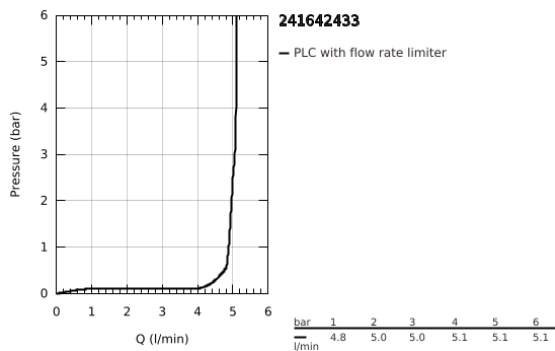

24 164 243 3 **EUROSMART SINGLE-LEVER BASIN MIXER 1/2"**
XL-SIZE

PRODUCT DESCRIPTION

- Colour: matte black
- for free-standing basins
- GROHE SilkMove 28 mm ceramic cartridge
- EcoMode - cold water flow in mid-lever position saves energy
- adjustable flow rate limiter
- with temperature limiter
- GROHE EcoJoy - less water, perfect flow
- maximum flow rate (at 3 bar): 5 l/min
- GROHE AquaGuide adjustable mousseur
- GROHE FastFixation installation system
- smooth body
- flexible connection hoses
- professional edition

24 164 243 3 EUROSMART SINGLE-LEVER BASIN MIXER 1/2" XL-SIZE

SPARE PARTS, January 2024 – now

- 1: Lever (Spare part-nr. 485512430)
- 2: cap (Spare part-nr. 461162430)
- 3: Cartridge (Spare part-nr. 46580000)
- 4: Flow straightener (Spare part-nr. 468372430)
- 5: Shank mounting kit (Spare part-nr. 46645000)
- 6: Waste set with push-open plug (Spare part-nr. 658072430)*
- 7: Mounting wrench (Spare part-nr. 19017000)*