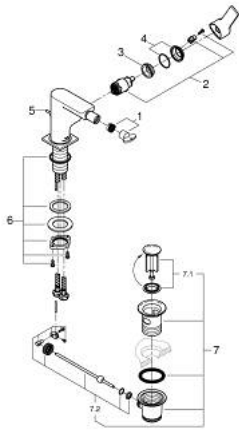

## 24 160 MG1 ALLURE SINGLE-LEVER BIDET MIXER 1/2"

### PRODUCT DESCRIPTION

- Colour: satin graphite
- GROHE SilkMove 28 mm ceramic cartridge
- GROHE LongLife finish
- ball-joint mousseur
- pop-up waste set 1 1/4"
- flexible connection hoses

### SPARE PARTS, October 2022 – now

- 1: Mousseur (Spare part-nr. 13998000)
- 2: Cartridge (Spare part-nr. 46963000)
- 3: Fitting ring (Spare part-nr. 07419000)
- 4: Cap (Spare part-nr. 46581MG0)
- 5: lift rod (Spare part-nr. 46739MG0)
- 6: Shank fastening assembly (Spare part-nr. 48384000)
- 7: Waste set 1 1/4" (Spare part-nr. 28910MG0)
- 7.1: Plug (Spare part-nr. 07182MG0)
- 7.2: Eccentric rod (Spare part-nr. 07052000)