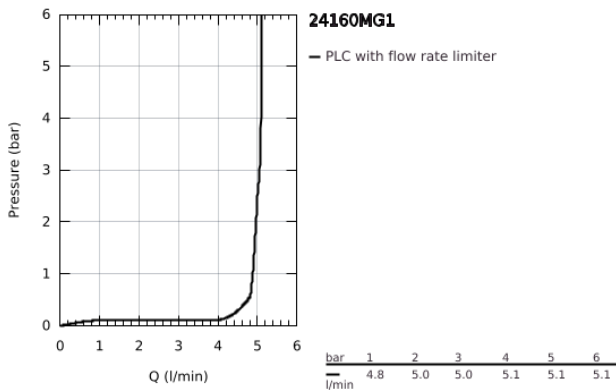

## 24 160 MG1 ALLURE SINGLE-LEVER BIDET MIXER 1/2"

### PRODUCT DESCRIPTION

- Colour: satin graphite
- GROHE SilkMove 28 mm ceramic cartridge
- GROHE LongLife finish
- ball-joint mousseur
- pop-up waste set 1 1/4"
- flexible connection hoses