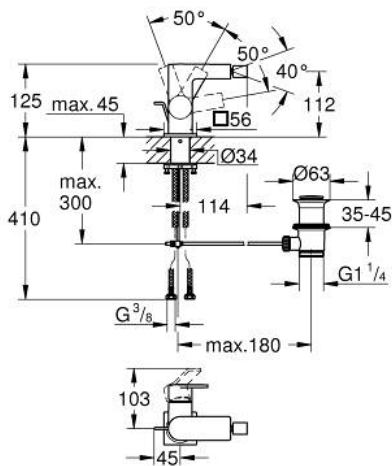

## 24 160 MG1 ALLURE SINGLE-LEVER BIDET MIXER 1/2"

### PRODUCT DESCRIPTION

- Colour: satin graphite
- GROHE SilkMove 28 mm ceramic cartridge
- GROHE LongLife finish
- ball-joint mousseur
- pop-up waste set 1 1/4"
- flexible connection hoses

### SPARE PARTS, October 2022 – now

- 1: Mousseur (Spare part-nr. 13998000)
- 2: Cartridge (Spare part-nr. 46963000)
- 3: Fitting ring (Spare part-nr. 07419000)
- 4: Cap (Spare part-nr. 46581MG0)
- 5: lift rod (Spare part-nr. 46739MG0)
- 6: Shank fastening assembly (Spare part-nr. 48384000)
- 7: Waste set 1 1/4" (Spare part-nr. 28910MG0)
- 7.1: Plug (Spare part-nr. 07182MG0)
- 7.2: Eccentric rod (Spare part-nr. 07052000)