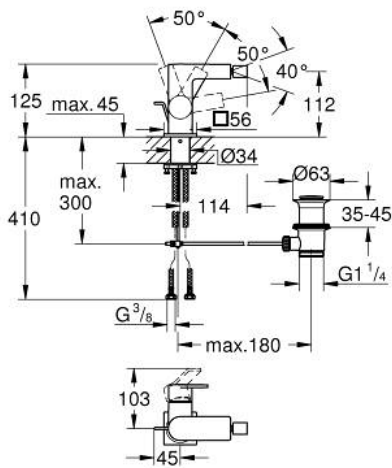

24 160 GN1 ALLURE SINGLE-LEVER BIDET MIXER 1/2"

PRODUCT DESCRIPTION

- Colour: brushed cool sunrise
- GROHE SilkMove 28 mm ceramic cartridge
- GROHE LongLife finish
- ball-joint mousseur
- pop-up waste set 1 1/4"
- flexible connection hoses

24 160 GN1 ALLURE SINGLE-LEVER BIDET MIXER 1/2"

SPARE PARTS, April 2019 – now

- 1: Mousseur (Spare part-nr. 13998000)
- 2: Cartridge (Spare part-nr. 46963000)
- 3: Fitting ring (Spare part-nr. 07419000)
- 4: Cap (Spare part-nr. 46581GN0)
- 5: Pop-up rod (Spare part-nr. 46739GN0)
- 6: Shank fastening assembly (Spare part-nr. 48384000)
- 7: Waste set 1 1/4" (Spare part-nr. 28910GN0)
- 7.1: Plug (Spare part-nr. 07182GN0)
- 7.2: Eccentric rod (Spare part-nr. 07052000)