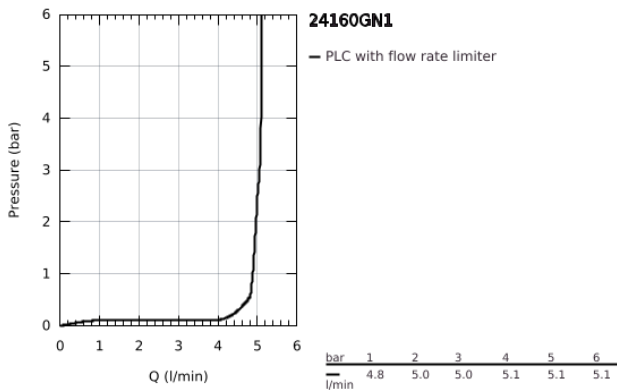

24 160 GN1 ALLURE SINGLE-LEVER BIDET MIXER 1/2"

PRODUCT DESCRIPTION

- Colour: brushed cool sunrise
- GROHE SilkMove 28 mm ceramic cartridge
- GROHE LongLife finish
- ball-joint mousseur
- pop-up waste set 1 1/4"
- flexible connection hoses

24 160 GN1 ALLURE SINGLE-LEVER BIDET MIXER 1/2"

SPARE PARTS, April 2019 – now

- 1: Mousseur (Spare part-nr. 13998000)
- 2: Cartridge (Spare part-nr. 46963000)
- 3: Fitting ring (Spare part-nr. 07419000)
- 4: Cap (Spare part-nr. 46581GN0)
- 5: Pop-up rod (Spare part-nr. 46739GN0)
- 6: Shank fastening assembly (Spare part-nr. 48384000)
- 7: Waste set 1 1/4" (Spare part-nr. 28910GN0)
- 7.1: Plug (Spare part-nr. 07182GN0)
- 7.2: Eccentric rod (Spare part-nr. 07052000)