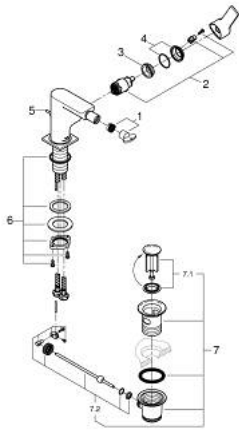

24 160 GN1 ALLURE SINGLE-LEVER BIDET MIXER 1/2"

PRODUCT DESCRIPTION

- Colour: brushed cool sunrise
- GROHE SilkMove 28 mm ceramic cartridge
- GROHE LongLife finish
- ball-joint mousseur
- pop-up waste set 1 1/4"
- flexible connection hoses

24 160 GN1 ALLURE SINGLE-LEVER BIDET MIXER 1/2"

SPARE PARTS, April 2019 – now

- 1: Mousseur (Spare part-nr. 13998000)
- 2: Cartridge (Spare part-nr. 46963000)
- 3: Fitting ring (Spare part-nr. 07419000)
- 4: Cap (Spare part-nr. 46581GN0)
- 5: Pop-up rod (Spare part-nr. 46739GN0)
- 6: Shank fastening assembly (Spare part-nr. 48384000)
- 7: Waste set 1 1/4" (Spare part-nr. 28910GN0)
- 7.1: Plug (Spare part-nr. 07182GN0)
- 7.2: Eccentric rod (Spare part-nr. 07052000)