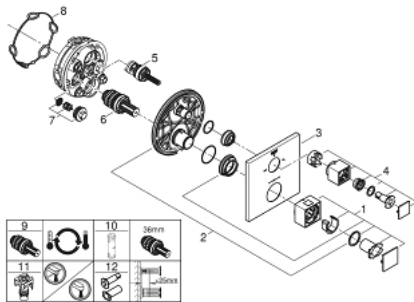

## 24 155 DC0 GROHTHERM CUBE SAFETY BATH TUB MIXER FOR 2 OUTLETS WITH INTEGRATED SHUT OFF/DIVERTER VALVE

### PRODUCT DESCRIPTION

- Colour: supersteel
  - trim set for GROHE Rapido SmartBox (35 604)
  - GROHE TurboStat - compact cartridge with wax thermosteement
  - GROHE LongLife finish
  - GROHE FastFixation escutcheon with covered shaft sealing and covered fixing
  - metal escutcheon, retroactively 6° adjustable
  - printed hand shower and bath filler symbol
  - GROHE SafeStop - safety button at 38°C
  - GROHE SafeStop Plus - optional temperature limiter at 43°C or 46°C included
  - GROHE AquaDimmer, integrated shut off/diverter valve
  - without roughing-in set 35 600/35 604 (please order separately)
- outlet B = 27 l/min, outlet C = 30 l/min

### SPARE PARTS, January 2019 – June 2021

- 1: Temperature control handle (Spare part-nr. 49091DC0)
- 2: Mounting plate (Spare part-nr. 49080000)
- 3: Escutcheon (Spare part-nr. 49103DC0)
- 4: Shut-off handle Aquadimmer (Spare part-nr. 49092DC0)
- 5: Aquadimmer (Spare part-nr. 49084000)
- 6: Thermostatic compact cartridge 3/4" (Spare part-nr. 49028000)
- 7: Non-return valve (Spare part-nr. 49085000)
- 8: Seal (Spare part-nr. 48360000)
- 9: GROHE TurboStat cartridge 3/4" (Spare part-nr. 49003000)\*
- 10: Socket Spanner (Spare part-nr. 49059000)\*
- 11: Service stops (Spare part-nr. 1405300M)\*
- 12: Universal extension set 2-handle thermostats, 25 mm (Spare part-nr. 14058000)\*