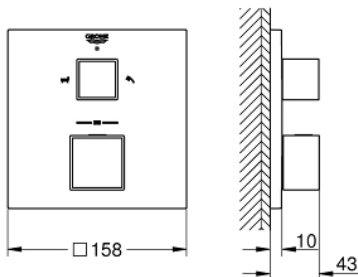

## 24 155 DC0 GROHTHERM CUBE SAFETY BATH TUB MIXER FOR 2 OUTLETS WITH INTEGRATED SHUT OFF/DIVERTER VALVE

### PRODUCT DESCRIPTION

- Colour: supersteel
  - trim set for GROHE Rapido SmartBox (35 604)
  - GROHE TurboStat - compact cartridge with wax thermosteement
  - GROHE LongLife finish
  - GROHE FastFixation escutcheon with covered shaft sealing and covered fixing
  - metal escutcheon, retroactively 6° adjustable
  - printed hand shower and bath filler symbol
  - GROHE SafeStop - safety button at 38°C
  - GROHE SafeStop Plus - optional temperature limiter at 43°C or 46°C included
  - GROHE AquaDimmer, integrated shut off/diverter valve
  - without roughing-in set 35 600/35 604 (please order separately)
- outlet B = 27 l/min, outlet C = 30 l/min