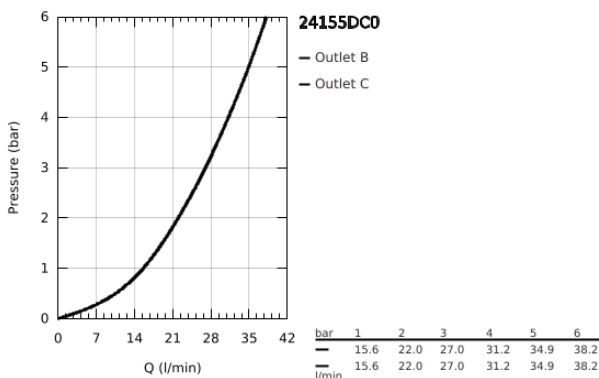

## 24 155 DC0 GROHTHERM CUBE SAFETY BATH TUB MIXER FOR 2 OUTLETS WITH INTEGRATED SHUT OFF/DIVERTER VALVE

### PRODUCT DESCRIPTION

- Colour: supersteel
  - trim set for GROHE Rapido SmartBox (35 604)
  - GROHE TurboStat - compact cartridge with wax thermosteement
  - GROHE LongLife finish
  - GROHE FastFixation escutcheon with covered shaft sealing and covered fixing
  - metal escutcheon, retroactively 6° adjustable
  - printed hand shower and bath filler symbol
  - GROHE SafeStop - safety button at 38°C
  - GROHE SafeStop Plus - optional temperature limiter at 43°C or 46°C included
  - GROHE AquaDimmer, integrated shut off/diverter valve
  - without roughing-in set 35 600/35 604 (please order separately)
- outlet B = 27 l/min, outlet C = 30 l/min