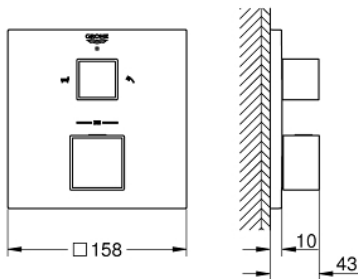

24 155 AL0 GROHTHERM CUBE SAFETY BATH TUB MIXER FOR 2 OUTLETS WITH INTEGRATED SHUT OFF/DIVERTER VALVE

PRODUCT DESCRIPTION

- Colour: brushed hard graphite
 - trim set for GROHE Rapido SmartBox (35 604)
 - GROHE TurboStat - compact cartridge with wax thermosteement
 - GROHE LongLife finish
 - GROHE FastFixation escutcheon with covered shaft sealing and covered fixing
 - metal escutcheon, retroactively 6° adjustable
 - printed hand shower and bath filler symbol
 - GROHE SafeStop - safety button at 38°C
 - GROHE SafeStop Plus - optional temperature limiter at 43°C or 46°C included
 - GROHE AquaDimmer, integrated shut off/diverter valve
 - without roughing-in set 35 600/35 604 (please order separately)
- outlet B = 27 l/min, outlet C = 30 l/min

24 155 AL0 GROHTHERM CUBE SAFETY BATH TUB MIXER FOR 2 OUTLETS WITH INTEGRATED SHUT OFF/DIVERTER VALVE

SPARE PARTS, March 2019 – June 2021

- 1: Temperature control handle (Spare part-nr. 49091AL0)
- 2: Mounting plate (Spare part-nr. 49080000)
- 3: Escutcheon (Spare part-nr. 49103AL0)
- 4: Shut-off handle Aquadimmer (Spare part-nr. 49092AL0)
- 5: Aquadimmer (Spare part-nr. 49084000)
- 6: Thermostatic compact cartridge 3/4" (Spare part-nr. 49028000)
- 7: Non-return valve (Spare part-nr. 49085000)
- 8: Seal (Spare part-nr. 48360000)
- 9: GROHE TurboStat cartridge 3/4" (Spare part-nr. 49003000)*
- 10: Socket Spanner (Spare part-nr. 49059000)*
- 11: Service stops (Spare part-nr. 1405300M)*
- 12: Universal extension set 2-handle thermostats, 25 mm (Spare part-nr. 14058000)*