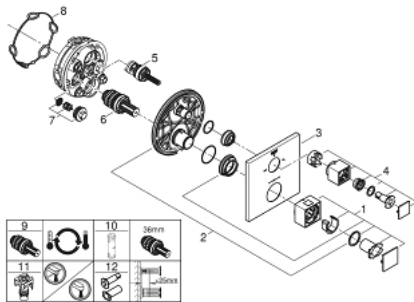

24 155 AL0 GROHTHERM CUBE SAFETY BATH TUB MIXER FOR 2 OUTLETS WITH INTEGRATED SHUT OFF/DIVERTER VALVE

PRODUCT DESCRIPTION

- Colour: brushed hard graphite
 - trim set for GROHE Rapido SmartBox (35 604)
 - GROHE TurboStat - compact cartridge with wax thermosteement
 - GROHE LongLife finish
 - GROHE FastFixation escutcheon with covered shaft sealing and covered fixing
 - metal escutcheon, retroactively 6° adjustable
 - printed hand shower and bath filler symbol
 - GROHE SafeStop - safety button at 38°C
 - GROHE SafeStop Plus - optional temperature limiter at 43°C or 46°C included
 - GROHE AquaDimmer, integrated shut off/diverter valve
 - without roughing-in set 35 600/35 604 (please order separately)
- outlet B = 27 l/min, outlet C = 30 l/min

24 155 AL0 GROHTHERM CUBE SAFETY BATH TUB MIXER FOR 2 OUTLETS WITH INTEGRATED SHUT OFF/DIVERTER VALVE

SPARE PARTS, March 2019 – June 2021

- 1: Temperature control handle (Spare part-nr. 49091AL0)
- 2: Mounting plate (Spare part-nr. 49080000)
- 3: Escutcheon (Spare part-nr. 49103AL0)
- 4: Shut-off handle Aquadimmer (Spare part-nr. 49092AL0)
- 5: Aquadimmer (Spare part-nr. 49084000)
- 6: Thermostatic compact cartridge 3/4" (Spare part-nr. 49028000)
- 7: Non-return valve (Spare part-nr. 49085000)
- 8: Seal (Spare part-nr. 48360000)
- 9: GROHE TurboStat cartridge 3/4" (Spare part-nr. 49003000)*
- 10: Socket Spanner (Spare part-nr. 49059000)*
- 11: Service stops (Spare part-nr. 1405300M)*
- 12: Universal extension set 2-handle thermostats, 25 mm (Spare part-nr. 14058000)*