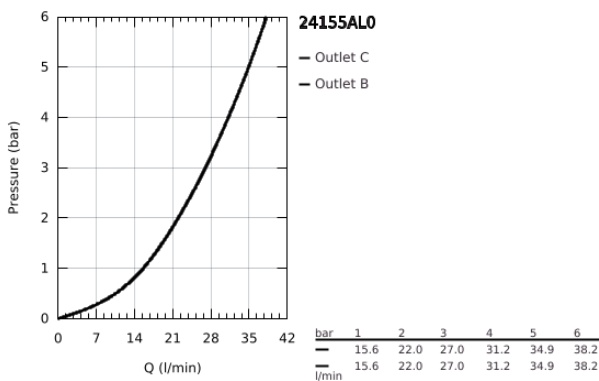

24 155 AL0 GROHTHERM CUBE SAFETY BATH TUB MIXER FOR 2 OUTLETS WITH INTEGRATED SHUT OFF/DIVERTER VALVE

PRODUCT DESCRIPTION

- Colour: brushed hard graphite
 - trim set for GROHE Rapido SmartBox (35 604)
 - GROHE TurboStat - compact cartridge with wax thermosteement
 - GROHE LongLife finish
 - GROHE FastFixation escutcheon with covered shaft sealing and covered fixing
 - metal escutcheon, retroactively 6° adjustable
 - printed hand shower and bath filler symbol
 - GROHE SafeStop - safety button at 38°C
 - GROHE SafeStop Plus - optional temperature limiter at 43°C or 46°C included
 - GROHE AquaDimmer, integrated shut off/diverter valve
 - without roughing-in set 35 600/35 604 (please order separately)
- outlet B = 27 l/min, outlet C = 30 l/min

24 155 AL0 GROHTHERM CUBE SAFETY BATH TUB MIXER FOR 2 OUTLETS WITH INTEGRATED SHUT OFF/DIVERTER VALVE

SPARE PARTS, March 2019 – June 2021

- 1: Temperature control handle (Spare part-nr. 49091AL0)
- 2: Mounting plate (Spare part-nr. 49080000)
- 3: Escutcheon (Spare part-nr. 49103AL0)
- 4: Shut-off handle Aquadimmer (Spare part-nr. 49092AL0)
- 5: Aquadimmer (Spare part-nr. 49084000)
- 6: Thermostatic compact cartridge 3/4" (Spare part-nr. 49028000)
- 7: Non-return valve (Spare part-nr. 49085000)
- 8: Seal (Spare part-nr. 48360000)
- 9: GROHE TurboStat cartridge 3/4" (Spare part-nr. 49003000)*
- 10: Socket Spanner (Spare part-nr. 49059000)*
- 11: Service stops (Spare part-nr. 1405300M)*
- 12: Universal extension set 2-handle thermostats, 25 mm (Spare part-nr. 14058000)*