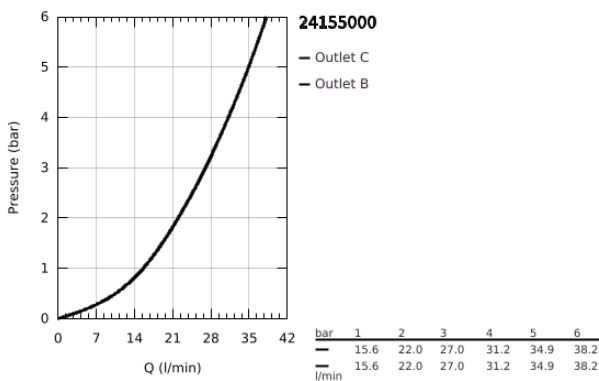

## 24 155 000 GROHTHERM CUBE SAFETY BATH TUB MIXER FOR 2 OUTLETS WITH INTEGRATED SHUT OFF/DIVERTER VALVE

### PRODUCT DESCRIPTION

- Colour: chrome
  - trim set for GROHE Rapido SmartBox (35 604)
  - GROHE TurboStat - compact cartridge with wax thermoelement
  - GROHE LongLife finish
  - GROHE FastFixation escutcheon with covered shaft sealing and covered fixing
  - metal escutcheon, retroactively 6° adjustable
  - printed hand shower and bath filler symbol
  - GROHE SafeStop - safety button at 38°C
  - GROHE SafeStop Plus - optional temperature limiter at 43°C or 46°C included
  - GROHE AquaDimmer, integrated shut off/diverter valve
  - without roughing-in set 35 600/35 604 (please order separately)
- outlet B = 27 l/min, outlet C = 30 l/min