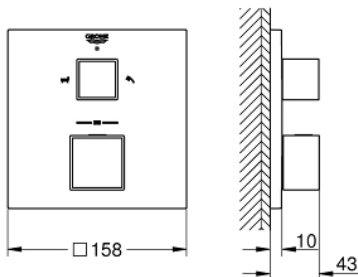

### PRODUCT DESCRIPTION

- Colour: chrome
  - trim set for GROHE Rapido SmartBox (35 604)
  - GROHE TurboStat - compact cartridge with wax thermoelement
  - GROHE LongLife finish
  - GROHE FastFixation escutcheon with covered shaft sealing and covered fixing
  - metal escutcheon, retroactively 6° adjustable
  - printed hand shower and bath filler symbol
  - GROHE SafeStop - safety button at 38°C
  - GROHE SafeStop Plus - optional temperature limiter at 43°C or 46°C included
  - GROHE AquaDimmer, integrated shut off/diverter valve
  - without roughing-in set 35 600/35 604 (please order separately)
- outlet B = 27 l/min, outlet C = 30 l/min