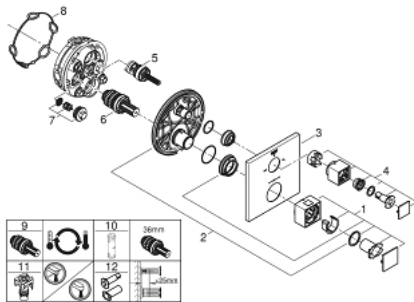

## 24 155 000 GROHTHERM CUBE SAFETY BATH TUB MIXER FOR 2 OUTLETS WITH INTEGRATED SHUT OFF/DIVERTER VALVE

### PRODUCT DESCRIPTION

- Colour: chrome
  - trim set for GROHE Rapido SmartBox (35 604)
  - GROHE TurboStat - compact cartridge with wax thermoelement
  - GROHE LongLife finish
  - GROHE FastFixation escutcheon with covered shaft sealing and covered fixing
  - metal escutcheon, retroactively 6° adjustable
  - printed hand shower and bath filler symbol
  - GROHE SafeStop - safety button at 38°C
  - GROHE SafeStop Plus - optional temperature limiter at 43°C or 46°C included
  - GROHE AquaDimmer, integrated shut off/diverter valve
  - without roughing-in set 35 600/35 604 (please order separately)
- outlet B = 27 l/min, outlet C = 30 l/min

### SPARE PARTS, January 2018 – June 2021

- 1: Temperature control handle (Spare part-nr. 49091000)
- 2: Mounting plate (Spare part-nr. 49080000)
- 3: Escutcheon (Spare part-nr. 49103000)
- 4: Shut-off handle Aquadimmer (Spare part-nr. 49092000)
- 5: Aquadimmer (Spare part-nr. 49084000)
- 6: Thermostatic compact cartridge 3/4" (Spare part-nr. 49028000)
- 7: Non-return valve (Spare part-nr. 49085000)
- 8: Seal (Spare part-nr. 48360000)
- 9: GROHE TurboStat cartridge 3/4" (Spare part-nr. 49003000)\*
- 10: Socket Spanner (Spare part-nr. 49059000)\*
- 11: Service stops (Spare part-nr. 1405300M)\*
- 12: Universal extension set 2-handle thermostats, 25 mm (Spare part-nr. 14058000)\*