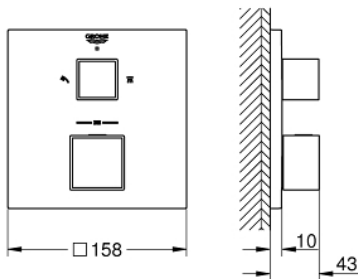

24 154 DC0 GROHTHERM CUBE SAFETY SHOWER MIXER FOR 2 OUTLETS WITH INTEGRATED SHUT OFF/DIVERTER VALVE

PRODUCT DESCRIPTION

- Colour: supersteel
 - trim set for GROHE Rapido SmartBox (35 604)
 - GROHE TurboStat - compact cartridge with wax thermostatic element
 - GROHE LongLife finish
 - GROHE FastFixation escutcheon with covered shaft sealing and covered fixing
 - metal escutcheon, retroactively 6° adjustable
 - printed head and hand shower symbol
 - GROHE SafeStop - safety button at 38°C
 - GROHE SafeStop Plus - optional temperature limiter at 43°C or 46°C included
 - GROHE AquaDimmer, integrated shut off/diverter valve
 - without roughing-in set 35 600/35 604 (please order separately)
- outlet B = 27 l/min, outlet C = 30 l/min

24 154 DC0 GROHTHERM CUBE SAFETY SHOWER MIXER FOR 2 OUTLETS WITH INTEGRATED SHUT OFF/DIVERTER VALVE

SPARE PARTS, January 2019 – June 2021

- 1: Temperature control handle (Spare part-nr. 49091DC0)
- 2: Mounting plate (Spare part-nr. 49080000)
- 3: Escutcheon (Spare part-nr. 49102DC0)
- 4: Shut-off handle Aquadimmer (Spare part-nr. 49092DC0)
- 5: Aquadimmer (Spare part-nr. 49084000)
- 6: Thermostatic compact cartridge 3/4" (Spare part-nr. 49028000)
- 7: Non-return valve (Spare part-nr. 49085000)
- 8: Seal (Spare part-nr. 48360000)
- 9: GROHE TurboStat cartridge 3/4" (Spare part-nr. 49003000)*
- 10: Socket Spanner (Spare part-nr. 49059000)*
- 11: Service stops (Spare part-nr. 1405300M)*
- 12: Universal extension set 2-handle thermostats, 25 mm (Spare part-nr. 14058000)*