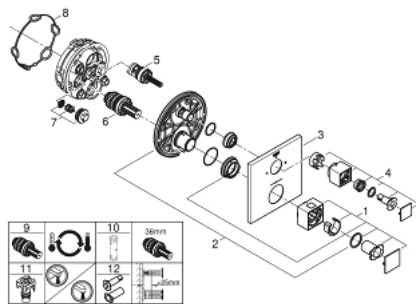

24 154 DC0 GROHTHERM CUBE SAFETY SHOWER MIXER FOR 2 OUTLETS WITH INTEGRATED SHUT OFF/DIVERTER VALVE

PRODUCT DESCRIPTION

- Colour: supersteel
 - trim set for GROHE Rapido SmartBox (35 604)
 - GROHE TurboStat - compact cartridge with wax thermostatic element
 - GROHE LongLife finish
 - GROHE FastFixation escutcheon with covered shaft sealing and covered fixing
 - metal escutcheon, retroactively 6° adjustable
 - printed head and hand shower symbol
 - GROHE SafeStop - safety button at 38°C
 - GROHE SafeStop Plus - optional temperature limiter at 43°C or 46°C included
 - GROHE AquaDimmer, integrated shut off/diverter valve
 - without roughing-in set 35 600/35 604 (please order separately)
- outlet B = 27 l/min, outlet C = 30 l/min

24 154 DC0 GROHTHERM CUBE SAFETY SHOWER MIXER FOR 2 OUTLETS WITH INTEGRATED SHUT OFF/DIVERTER VALVE

SPARE PARTS, January 2019 – June 2021

- 1: Temperature control handle (Spare part-nr. 49091DC0)
- 2: Mounting plate (Spare part-nr. 49080000)
- 3: Escutcheon (Spare part-nr. 49102DC0)
- 4: Shut-off handle Aquadimmer (Spare part-nr. 49092DC0)
- 5: Aquadimmer (Spare part-nr. 49084000)
- 6: Thermostatic compact cartridge 3/4" (Spare part-nr. 49028000)
- 7: Non-return valve (Spare part-nr. 49085000)
- 8: Seal (Spare part-nr. 48360000)
- 9: GROHE TurboStat cartridge 3/4" (Spare part-nr. 49003000)*
- 10: Socket Spanner (Spare part-nr. 49059000)*
- 11: Service stops (Spare part-nr. 1405300M)*
- 12: Universal extension set 2-handle thermostats, 25 mm (Spare part-nr. 14058000)*