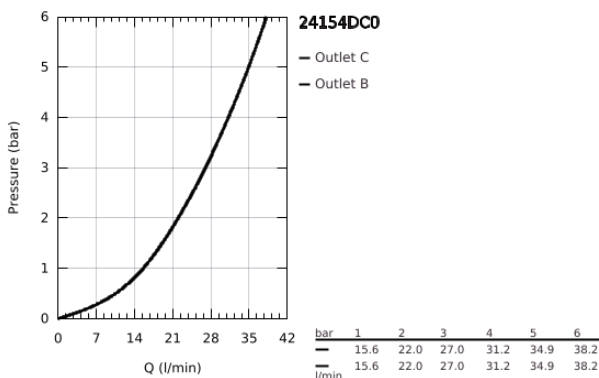

24 154 DC0 GROHTHERM CUBE SAFETY SHOWER MIXER FOR 2 OUTLETS WITH INTEGRATED SHUT OFF/DIVERTER VALVE

PRODUCT DESCRIPTION

- Colour: supersteel
 - trim set for GROHE Rapido SmartBox (35 604)
 - GROHE TurboStat - compact cartridge with wax thermostatic element
 - GROHE LongLife finish
 - GROHE FastFixation escutcheon with covered shaft sealing and covered fixing
 - metal escutcheon, retroactively 6° adjustable
 - printed head and hand shower symbol
 - GROHE SafeStop - safety button at 38°C
 - GROHE SafeStop Plus - optional temperature limiter at 43°C or 46°C included
 - GROHE AquaDimmer, integrated shut off/diverter valve
 - without roughing-in set 35 600/35 604 (please order separately)
- outlet B = 27 l/min, outlet C = 30 l/min

24 154 DC0 GROHTHERM CUBE SAFETY SHOWER MIXER FOR 2 OUTLETS WITH INTEGRATED SHUT OFF/DIVERTER VALVE

SPARE PARTS, January 2019 – June 2021

- 1: Temperature control handle (Spare part-nr. 49091DC0)
- 2: Mounting plate (Spare part-nr. 49080000)
- 3: Escutcheon (Spare part-nr. 49102DC0)
- 4: Shut-off handle Aquadimmer (Spare part-nr. 49092DC0)
- 5: Aquadimmer (Spare part-nr. 49084000)
- 6: Thermostatic compact cartridge 3/4" (Spare part-nr. 49028000)
- 7: Non-return valve (Spare part-nr. 49085000)
- 8: Seal (Spare part-nr. 48360000)
- 9: GROHE TurboStat cartridge 3/4" (Spare part-nr. 49003000)*
- 10: Socket Spanner (Spare part-nr. 49059000)*
- 11: Service stops (Spare part-nr. 1405300M)*
- 12: Universal extension set 2-handle thermostats, 25 mm (Spare part-nr. 14058000)*