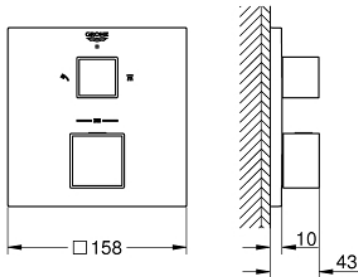

24 154 AL0 GROHTHERM CUBE SAFETY SHOWER MIXER FOR 2 OUTLETS WITH INTEGRATED SHUT OFF/DIVERTER VALVE

PRODUCT DESCRIPTION

- Colour: brushed hard graphite
 - trim set for GROHE Rapido SmartBox (35 604)
 - GROHE TurboStat - compact cartridge with wax thermoelement
 - GROHE LongLife finish
 - GROHE FastFixation escutcheon with covered shaft sealing and covered fixing
 - metal escutcheon, retroactively 6° adjustable
 - printed head and hand shower symbol
 - GROHE SafeStop - safety button at 38°C
 - GROHE SafeStop Plus - optional temperature limiter at 43°C or 46°C included
 - GROHE AquaDimmer, integrated shut off/diverter valve
 - without roughing-in set 35 600/35 604 (please order separately)
- outlet B = 27 l/min, outlet C = 30 l/min

24 154 AL0 GROHTHERM CUBE SAFETY SHOWER MIXER FOR 2 OUTLETS WITH INTEGRATED SHUT OFF/DIVERTER VALVE

SPARE PARTS, March 2019 – June 2021

- 1: Temperature control handle (Spare part-nr. 49091AL0)
- 2: Mounting plate (Spare part-nr. 49080000)
- 3: Escutcheon (Spare part-nr. 49102AL0)
- 4: Shut-off handle Aquadimmer (Spare part-nr. 49092AL0)
- 5: Aquadimmer (Spare part-nr. 49084000)
- 6: Thermostatic compact cartridge 3/4" (Spare part-nr. 49028000)
- 7: Non-return valve (Spare part-nr. 49085000)
- 8: Seal (Spare part-nr. 48360000)
- 9: GROHE TurboStat cartridge 3/4" (Spare part-nr. 49003000)*
- 10: Socket Spanner (Spare part-nr. 49059000)*
- 11: Service stops (Spare part-nr. 1405300M)*
- 12: Universal extension set 2-handle thermostats, 25 mm (Spare part-nr. 14058000)*