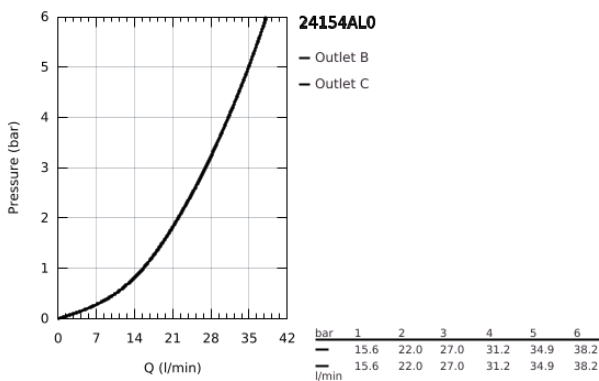

24 154 AL0 GROHTHERM CUBE SAFETY SHOWER MIXER FOR 2 OUTLETS WITH INTEGRATED SHUT OFF/DIVERTER VALVE

PRODUCT DESCRIPTION

- Colour: brushed hard graphite
 - trim set for GROHE Rapido SmartBox (35 604)
 - GROHE TurboStat - compact cartridge with wax thermoelement
 - GROHE LongLife finish
 - GROHE FastFixation escutcheon with covered shaft sealing and covered fixing
 - metal escutcheon, retroactively 6° adjustable
 - printed head and hand shower symbol
 - GROHE SafeStop - safety button at 38°C
 - GROHE SafeStop Plus - optional temperature limiter at 43°C or 46°C included
 - GROHE AquaDimmer, integrated shut off/diverter valve
 - without roughing-in set 35 600/35 604 (please order separately)
- outlet B = 27 l/min, outlet C = 30 l/min

24 154 AL0 GROHTHERM CUBE SAFETY SHOWER MIXER FOR 2 OUTLETS WITH INTEGRATED SHUT OFF/DIVERTER VALVE

SPARE PARTS, March 2019 – June 2021

- 1: Temperature control handle (Spare part-nr. 49091AL0)
- 2: Mounting plate (Spare part-nr. 49080000)
- 3: Escutcheon (Spare part-nr. 49102AL0)
- 4: Shut-off handle Aquadimmer (Spare part-nr. 49092AL0)
- 5: Aquadimmer (Spare part-nr. 49084000)
- 6: Thermostatic compact cartridge 3/4" (Spare part-nr. 49028000)
- 7: Non-return valve (Spare part-nr. 49085000)
- 8: Seal (Spare part-nr. 48360000)
- 9: GROHE TurboStat cartridge 3/4" (Spare part-nr. 49003000)*
- 10: Socket Spanner (Spare part-nr. 49059000)*
- 11: Service stops (Spare part-nr. 1405300M)*
- 12: Universal extension set 2-handle thermostats, 25 mm (Spare part-nr. 14058000)*