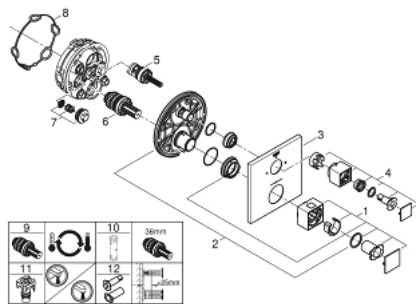

24 154 AL0 GROHTHERM CUBE SAFETY SHOWER MIXER FOR 2 OUTLETS WITH INTEGRATED SHUT OFF/DIVERTER VALVE

PRODUCT DESCRIPTION

- Colour: brushed hard graphite
 - trim set for GROHE Rapido SmartBox (35 604)
 - GROHE TurboStat - compact cartridge with wax thermoelement
 - GROHE LongLife finish
 - GROHE FastFixation escutcheon with covered shaft sealing and covered fixing
 - metal escutcheon, retroactively 6° adjustable
 - printed head and hand shower symbol
 - GROHE SafeStop - safety button at 38°C
 - GROHE SafeStop Plus - optional temperature limiter at 43°C or 46°C included
 - GROHE AquaDimmer, integrated shut off/diverter valve
 - without roughing-in set 35 600/35 604 (please order separately)
- outlet B = 27 l/min, outlet C = 30 l/min

24 154 AL0 GROHTHERM CUBE SAFETY SHOWER MIXER FOR 2 OUTLETS WITH INTEGRATED SHUT OFF/DIVERTER VALVE

SPARE PARTS, March 2019 – June 2021

- 1: Temperature control handle (Spare part-nr. 49091AL0)
- 2: Mounting plate (Spare part-nr. 49080000)
- 3: Escutcheon (Spare part-nr. 49102AL0)
- 4: Shut-off handle Aquadimmer (Spare part-nr. 49092AL0)
- 5: Aquadimmer (Spare part-nr. 49084000)
- 6: Thermostatic compact cartridge 3/4" (Spare part-nr. 49028000)
- 7: Non-return valve (Spare part-nr. 49085000)
- 8: Seal (Spare part-nr. 48360000)
- 9: GROHE TurboStat cartridge 3/4" (Spare part-nr. 49003000)*
- 10: Socket Spanner (Spare part-nr. 49059000)*
- 11: Service stops (Spare part-nr. 1405300M)*
- 12: Universal extension set 2-handle thermostats, 25 mm (Spare part-nr. 14058000)*