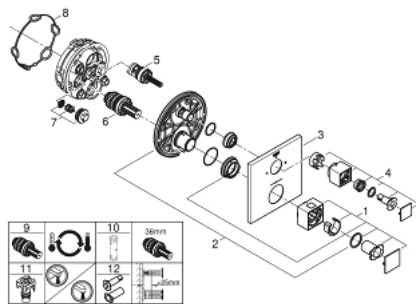

24 154 000 GROHTHERM CUBE SAFETY SHOWER MIXER FOR 2 OUTLETS WITH INTEGRATED SHUT OFF/DIVERTER VALVE

PRODUCT DESCRIPTION

- Colour: chrome
 - trim set for GROHE Rapido SmartBox (35 604)
 - GROHE TurboStat - compact cartridge with wax thermoelement
 - GROHE LongLife finish
 - GROHE FastFixation escutcheon with covered shaft sealing and covered fixing
 - metal escutcheon, retroactively 6° adjustable
 - printed head and hand shower symbol
 - GROHE SafeStop - safety button at 38°C
 - GROHE SafeStop Plus - optional temperature limiter at 43°C or 46°C included
 - GROHE AquaDimmer, integrated shut off/diverter valve
 - without roughing-in set 35 600/35 604 (please order separately)
- outlet B = 27 l/min, outlet C = 30 l/min

24 154 000 GROHTHERM CUBE SAFETY SHOWER MIXER FOR 2 OUTLETS WITH INTEGRATED SHUT OFF/DIVERTER VALVE

SPARE PARTS, January 2018 – June 2021

- 1: Temperature control handle (Spare part-nr. 49091000)
- 2: Mounting plate (Spare part-nr. 49080000)
- 3: Escutcheon (Spare part-nr. 49102000)
- 4: Shut-off handle Aquadimmer (Spare part-nr. 49092000)
- 5: Aquadimmer (Spare part-nr. 49084000)
- 6: Thermostatic compact cartridge 3/4" (Spare part-nr. 49028000)
- 7: Non-return valve (Spare part-nr. 49085000)
- 8: Seal (Spare part-nr. 48360000)
- 9: GROHE TurboStat cartridge 3/4" (Spare part-nr. 49003000)*
- 10: Socket Spanner (Spare part-nr. 49059000)*
- 11: Service stops (Spare part-nr. 1405300M)*
- 12: Universal extension set 2-handle thermostats, 25 mm (Spare part-nr. 14058000)*