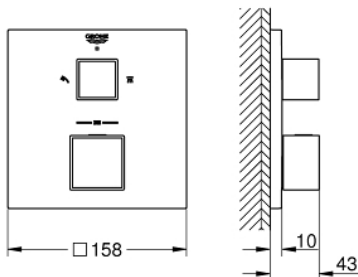

24 154 000 GROHTHERM CUBE SAFETY SHOWER MIXER FOR 2 OUTLETS WITH INTEGRATED SHUT OFF/DIVERTER VALVE

PRODUCT DESCRIPTION

- Colour: chrome
 - trim set for GROHE Rapido SmartBox (35 604)
 - GROHE TurboStat - compact cartridge with wax thermoelement
 - GROHE LongLife finish
 - GROHE FastFixation escutcheon with covered shaft sealing and covered fixing
 - metal escutcheon, retroactively 6° adjustable
 - printed head and hand shower symbol
 - GROHE SafeStop - safety button at 38°C
 - GROHE SafeStop Plus - optional temperature limiter at 43°C or 46°C included
 - GROHE AquaDimmer, integrated shut off/diverter valve
 - without roughing-in set 35 600/35 604 (please order separately)
- outlet B = 27 l/min, outlet C = 30 l/min

24 154 000 GROHTHERM CUBE SAFETY SHOWER MIXER FOR 2 OUTLETS WITH INTEGRATED SHUT OFF/DIVERTER VALVE

SPARE PARTS, January 2018 – June 2021

- 1: Temperature control handle (Spare part-nr. 49091000)
- 2: Mounting plate (Spare part-nr. 49080000)
- 3: Escutcheon (Spare part-nr. 49102000)
- 4: Shut-off handle Aquadimmer (Spare part-nr. 49092000)
- 5: Aquadimmer (Spare part-nr. 49084000)
- 6: Thermostatic compact cartridge 3/4" (Spare part-nr. 49028000)
- 7: Non-return valve (Spare part-nr. 49085000)
- 8: Seal (Spare part-nr. 48360000)
- 9: GROHE TurboStat cartridge 3/4" (Spare part-nr. 49003000)*
- 10: Socket Spanner (Spare part-nr. 49059000)*
- 11: Service stops (Spare part-nr. 1405300M)*
- 12: Universal extension set 2-handle thermostats, 25 mm (Spare part-nr. 14058000)*