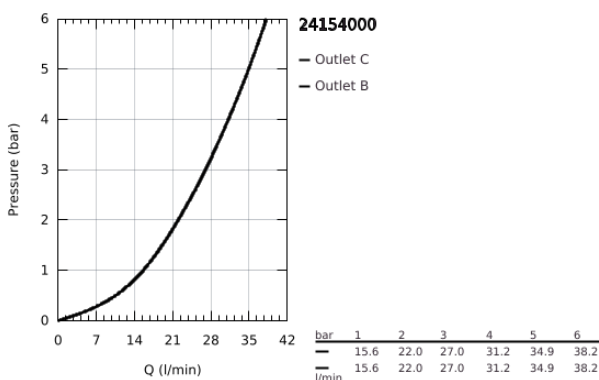

24 154 000 GROHTHERM CUBE SAFETY SHOWER MIXER FOR 2 OUTLETS WITH INTEGRATED SHUT OFF/DIVERTER VALVE

PRODUCT DESCRIPTION

- Colour: chrome
 - trim set for GROHE Rapido SmartBox (35 604)
 - GROHE TurboStat - compact cartridge with wax thermoelement
 - GROHE LongLife finish
 - GROHE FastFixation escutcheon with covered shaft sealing and covered fixing
 - metal escutcheon, retroactively 6° adjustable
 - printed head and hand shower symbol
 - GROHE SafeStop - safety button at 38°C
 - GROHE SafeStop Plus - optional temperature limiter at 43°C or 46°C included
 - GROHE AquaDimmer, integrated shut off/diverter valve
 - without roughing-in set 35 600/35 604 (please order separately)
- outlet B = 27 l/min, outlet C = 30 l/min

24 154 000 GROHTHERM CUBE SAFETY SHOWER MIXER FOR 2 OUTLETS WITH INTEGRATED SHUT OFF/DIVERTER VALVE

SPARE PARTS, January 2018 – June 2021

- 1: Temperature control handle (Spare part-nr. 49091000)
- 2: Mounting plate (Spare part-nr. 49080000)
- 3: Escutcheon (Spare part-nr. 49102000)
- 4: Shut-off handle Aquadimmer (Spare part-nr. 49092000)
- 5: Aquadimmer (Spare part-nr. 49084000)
- 6: Thermostatic compact cartridge 3/4" (Spare part-nr. 49028000)
- 7: Non-return valve (Spare part-nr. 49085000)
- 8: Seal (Spare part-nr. 48360000)
- 9: GROHE TurboStat cartridge 3/4" (Spare part-nr. 49003000)*
- 10: Socket Spanner (Spare part-nr. 49059000)*
- 11: Service stops (Spare part-nr. 1405300M)*
- 12: Universal extension set 2-handle thermostats, 25 mm (Spare part-nr. 14058000)*