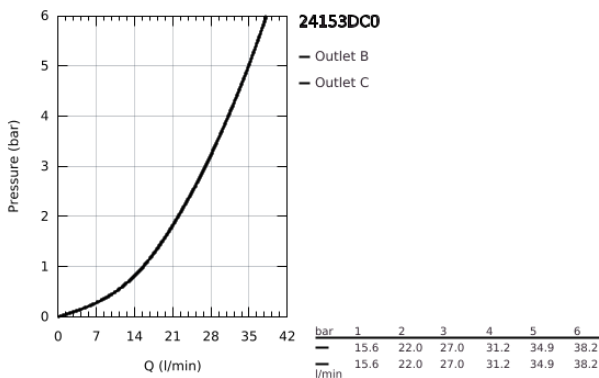

## 24 153 DC0 GROHTHERM CUBE SAFETY MIXER FOR 1 OUTLET WITH SHUT OFF VALVE

### PRODUCT DESCRIPTION

- Colour: supersteel
- trim set for GROHE Rapido SmartBox (35 604)
- GROHE TurboStat - compact cartridge with wax thermoelement
- GROHE LongLife finish
- GROHE FastFixation escutcheon with covered shaft sealing and covered fixing
- metal escutcheon, retroactively 6° adjustable
- GROHE SafeStop - safety button at 38°C
- GROHE SafeStop Plus - optional temperature limiter at 43°C or 46°C included
- built-in non-return valves and dirt strainers
- ceramic stop valve, 120°
- without roughing-in set 35 600/35 604 (please order separately)
- outlet B = 27 l/min, outlet C = 30 l/min

## 24 153 DC0 GROHTHERM CUBE SAFETY MIXER FOR 1 OUTLET WITH SHUT OFF VALVE

**SPARE PARTS**, January 2019 – June 2021

- 1: Temperature control handle (Spare part-nr. 49091DC0)
- 2: Mounting plate (Spare part-nr. 49080000)
- 3: Escutcheon (Spare part-nr. 49109DC0)
- 4: Shut-off handle Aquadimmer (Spare part-nr. 49092DC0)
- 5: Aquadimmer (Spare part-nr. 49084000)
- 6: Thermostatic compact cartridge 3/4" (Spare part-nr. 49028000)
- 7: Non-return valve (Spare part-nr. 49085000)
- 8: Seal (Spare part-nr. 48360000)
- 9: GROHE TurboStat cartridge 3/4" (Spare part-nr. 49003000)\*
- 10: Socket Spanner (Spare part-nr. 49059000)\*
- 11: Service stops (Spare part-nr. 1405300M)\*
- 12: Universal extension set 2-handle thermostats, 25 mm (Spare part-nr. 14058000)\*