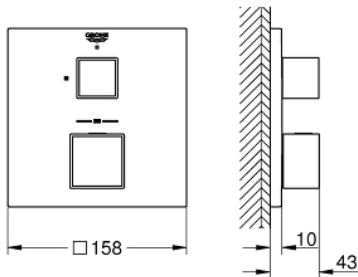

## 24 153 DC0 GROHTHERM CUBE SAFETY MIXER FOR 1 OUTLET WITH SHUT OFF VALVE

### PRODUCT DESCRIPTION

- Colour: supersteel
- trim set for GROHE Rapido SmartBox (35 604)
- GROHE TurboStat - compact cartridge with wax thermoelement
- GROHE LongLife finish
- GROHE FastFixation escutcheon with covered shaft sealing and covered fixing
- metal escutcheon, retroactively 6° adjustable
- GROHE SafeStop - safety button at 38°C
- GROHE SafeStop Plus - optional temperature limiter at 43°C or 46°C included
- built-in non-return valves and dirt strainers
- ceramic stop valve, 120°
- without roughing-in set 35 600/35 604 (please order separately)
- outlet B = 27 l/min, outlet C = 30 l/min

## 24 153 DC0 GROHTHERM CUBE SAFETY MIXER FOR 1 OUTLET WITH SHUT OFF VALVE

**SPARE PARTS**, January 2019 – June 2021

- 1: Temperature control handle (Spare part-nr. 49091DC0)
- 2: Mounting plate (Spare part-nr. 49080000)
- 3: Escutcheon (Spare part-nr. 49109DC0)
- 4: Shut-off handle Aquadimmer (Spare part-nr. 49092DC0)
- 5: Aquadimmer (Spare part-nr. 49084000)
- 6: Thermostatic compact cartridge 3/4" (Spare part-nr. 49028000)
- 7: Non-return valve (Spare part-nr. 49085000)
- 8: Seal (Spare part-nr. 48360000)
- 9: GROHE TurboStat cartridge 3/4" (Spare part-nr. 49003000)\*
- 10: Socket Spanner (Spare part-nr. 49059000)\*
- 11: Service stops (Spare part-nr. 1405300M)\*
- 12: Universal extension set 2-handle thermostats, 25 mm (Spare part-nr. 14058000)\*