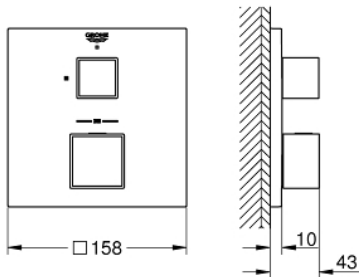

24 153 AL0 GROHTHERM CUBE SAFETY MIXER FOR 1 OUTLET WITH SHUT OFF VALVE

PRODUCT DESCRIPTION

- Colour: brushed hard graphite
 - trim set for GROHE Rapido SmartBox (35 604)
 - GROHE TurboStat - compact cartridge with wax thermoelement
 - GROHE LongLife finish
 - GROHE FastFixation escutcheon with covered shaft sealing and covered fixing
 - metal escutcheon, retroactively 6° adjustable
 - GROHE SafeStop - safety button at 38°C
 - GROHE SafeStop Plus - optional temperature limiter at 43°C or 46°C included
 - built-in non-return valves and dirt strainers
 - ceramic stop valve, 120°
 - without roughing-in set 35 600/35 604 (please order separately)
- outlet B = 27 l/min, outlet C = 30 l/min

24 153 AL0 GROHTHERM CUBE SAFETY MIXER FOR 1 OUTLET WITH SHUT OFF VALVE

SPARE PARTS, March 2019 – June 2021

- 1: Temperature control handle (Spare part-nr. 49091AL0)
- 2: Mounting plate (Spare part-nr. 49080000)
- 3: Escutcheon (Spare part-nr. 49109AL0)
- 4: Shut-off handle Aquadimmer (Spare part-nr. 49092AL0)
- 5: Aquadimmer (Spare part-nr. 49084000)
- 6: Thermostatic compact cartridge 3/4" (Spare part-nr. 49028000)
- 7: Non-return valve (Spare part-nr. 49085000)
- 8: Seal (Spare part-nr. 48360000)
- 9: GROHE TurboStat cartridge 3/4" (Spare part-nr. 49003000)*
- 10: Socket Spanner (Spare part-nr. 49059000)*
- 11: Service stops (Spare part-nr. 1405300M)*
- 12: Universal extension set 2-handle thermostats, 25 mm (Spare part-nr. 14058000)*