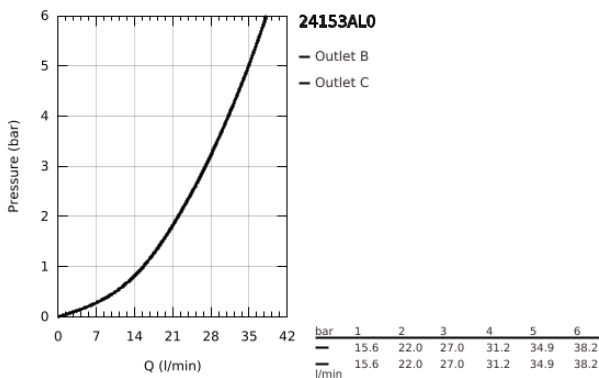

24 153 AL0 GROHTHERM CUBE SAFETY MIXER FOR 1 OUTLET WITH SHUT OFF VALVE

PRODUCT DESCRIPTION

- Colour: brushed hard graphite
 - trim set for GROHE Rapido SmartBox (35 604)
 - GROHE TurboStat - compact cartridge with wax thermoelement
 - GROHE LongLife finish
 - GROHE FastFixation escutcheon with covered shaft sealing and covered fixing
 - metal escutcheon, retroactively 6° adjustable
 - GROHE SafeStop - safety button at 38°C
 - GROHE SafeStop Plus - optional temperature limiter at 43°C or 46°C included
 - built-in non-return valves and dirt strainers
 - ceramic stop valve, 120°
 - without roughing-in set 35 600/35 604 (please order separately)
- outlet B = 27 l/min, outlet C = 30 l/min

24 153 AL0 GROHTHERM CUBE SAFETY MIXER FOR 1 OUTLET WITH SHUT OFF VALVE

SPARE PARTS, March 2019 – June 2021

- 1: Temperature control handle (Spare part-nr. 49091AL0)
- 2: Mounting plate (Spare part-nr. 49080000)
- 3: Escutcheon (Spare part-nr. 49109AL0)
- 4: Shut-off handle Aquadimmer (Spare part-nr. 49092AL0)
- 5: Aquadimmer (Spare part-nr. 49084000)
- 6: Thermostatic compact cartridge 3/4" (Spare part-nr. 49028000)
- 7: Non-return valve (Spare part-nr. 49085000)
- 8: Seal (Spare part-nr. 48360000)
- 9: GROHE TurboStat cartridge 3/4" (Spare part-nr. 49003000)*
- 10: Socket Spanner (Spare part-nr. 49059000)*
- 11: Service stops (Spare part-nr. 1405300M)*
- 12: Universal extension set 2-handle thermostats, 25 mm (Spare part-nr. 14058000)*