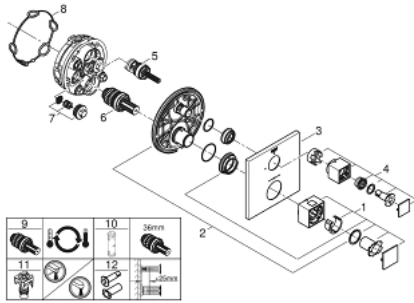

24 153 AL0 GROHTHERM CUBE SAFETY MIXER FOR 1 OUTLET WITH SHUT OFF VALVE

PRODUCT DESCRIPTION

- Colour: brushed hard graphite
 - trim set for GROHE Rapido SmartBox (35 604)
 - GROHE TurboStat - compact cartridge with wax thermoelement
 - GROHE LongLife finish
 - GROHE FastFixation escutcheon with covered shaft sealing and covered fixing
 - metal escutcheon, retroactively 6° adjustable
 - GROHE SafeStop - safety button at 38°C
 - GROHE SafeStop Plus - optional temperature limiter at 43°C or 46°C included
 - built-in non-return valves and dirt strainers
 - ceramic stop valve, 120°
 - without roughing-in set 35 600/35 604 (please order separately)
- outlet B = 27 l/min, outlet C = 30 l/min

24 153 AL0 GROHTHERM CUBE SAFETY MIXER FOR 1 OUTLET WITH SHUT OFF VALVE

SPARE PARTS, March 2019 – June 2021

- 1: Temperature control handle (Spare part-nr. 49091AL0)
- 2: Mounting plate (Spare part-nr. 49080000)
- 3: Escutcheon (Spare part-nr. 49109AL0)
- 4: Shut-off handle Aquadimmer (Spare part-nr. 49092AL0)
- 5: Aquadimmer (Spare part-nr. 49084000)
- 6: Thermostatic compact cartridge 3/4" (Spare part-nr. 49028000)
- 7: Non-return valve (Spare part-nr. 49085000)
- 8: Seal (Spare part-nr. 48360000)
- 9: GROHE TurboStat cartridge 3/4" (Spare part-nr. 49003000)*
- 10: Socket Spanner (Spare part-nr. 49059000)*
- 11: Service stops (Spare part-nr. 1405300M)*
- 12: Universal extension set 2-handle thermostats, 25 mm (Spare part-nr. 14058000)*