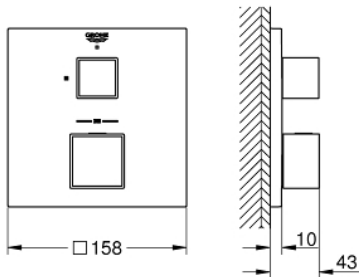

24 153 000 GROHTHERM CUBE SAFETY MIXER FOR 1 OUTLET WITH SHUT OFF VALVE

PRODUCT DESCRIPTION

- Colour: chrome
- trim set for GROHE Rapido SmartBox (35 604)
- GROHE TurboStat - compact cartridge with wax thermoelement
- GROHE LongLife finish
- GROHE FastFixation escutcheon with covered shaft sealing and covered fixing
- metal escutcheon, retroactively 6° adjustable
- GROHE SafeStop - safety button at 38°C
- GROHE SafeStop Plus - optional temperature limiter at 43°C or 46°C included
- built-in non-return valves and dirt strainers
- ceramic stop valve, 120°
- without roughing-in set 35 600/35 604 (please order separately)
- outlet B = 27 l/min, outlet C = 30 l/min

24 153 000 GROHTHERM CUBE SAFETY MIXER FOR 1 OUTLET WITH SHUT OFF VALVE

SPARE PARTS, January 2018 – June 2021

- 1: Temperature control handle (Spare part-nr. 49091000)
- 2: Mounting plate (Spare part-nr. 49080000)
- 3: Escutcheon (Spare part-nr. 49109000)
- 4: Shut-off handle Aquadimmer (Spare part-nr. 49092000)
- 5: Aquadimmer (Spare part-nr. 49084000)
- 6: Thermostatic compact cartridge 3/4" (Spare part-nr. 49028000)
- 7: Non-return valve (Spare part-nr. 49085000)
- 8: Seal (Spare part-nr. 48360000)
- 9: GROHE TurboStat cartridge 3/4" (Spare part-nr. 49003000)*
- 10: Socket Spanner (Spare part-nr. 49059000)*
- 11: Service stops (Spare part-nr. 1405300M)*
- 12: Universal extension set 2-handle thermostats, 25 mm (Spare part-nr. 14058000)*