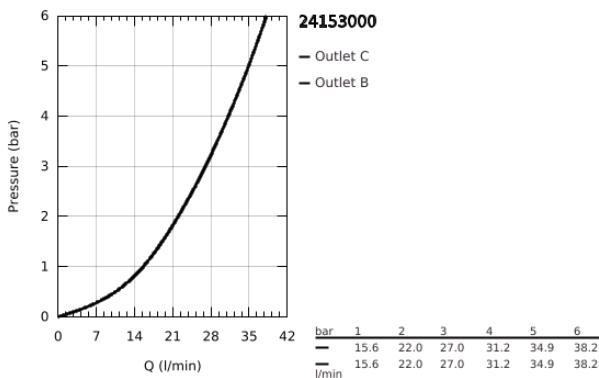

24 153 000 GROHTHERM CUBE SAFETY MIXER FOR 1 OUTLET WITH SHUT OFF VALVE

PRODUCT DESCRIPTION

- Colour: chrome
- trim set for GROHE Rapido SmartBox (35 604)
- GROHE TurboStat - compact cartridge with wax thermoelement
- GROHE LongLife finish
- GROHE FastFixation escutcheon with covered shaft sealing and covered fixing
- metal escutcheon, retroactively 6° adjustable
- GROHE SafeStop - safety button at 38°C
- GROHE SafeStop Plus - optional temperature limiter at 43°C or 46°C included
- built-in non-return valves and dirt strainers
- ceramic stop valve, 120°
- without roughing-in set 35 600/35 604 (please order separately)
- outlet B = 27 l/min, outlet C = 30 l/min

24 153 000 GROHTHERM CUBE SAFETY MIXER FOR 1 OUTLET WITH SHUT OFF VALVE

SPARE PARTS, January 2018 – June 2021

- 1: Temperature control handle (Spare part-nr. 49091000)
- 2: Mounting plate (Spare part-nr. 49080000)
- 3: Escutcheon (Spare part-nr. 49109000)
- 4: Shut-off handle Aquadimmer (Spare part-nr. 49092000)
- 5: Aquadimmer (Spare part-nr. 49084000)
- 6: Thermostatic compact cartridge 3/4" (Spare part-nr. 49028000)
- 7: Non-return valve (Spare part-nr. 49085000)
- 8: Seal (Spare part-nr. 48360000)
- 9: GROHE TurboStat cartridge 3/4" (Spare part-nr. 49003000)*
- 10: Socket Spanner (Spare part-nr. 49059000)*
- 11: Service stops (Spare part-nr. 1405300M)*
- 12: Universal extension set 2-handle thermostats, 25 mm (Spare part-nr. 14058000)*