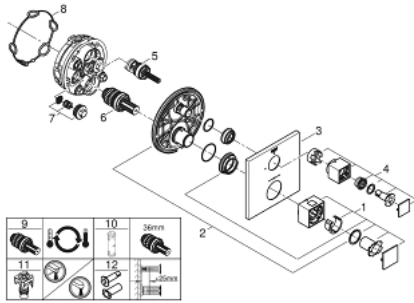

24 153 000 GROHTHERM CUBE SAFETY MIXER FOR 1 OUTLET WITH SHUT OFF VALVE

PRODUCT DESCRIPTION

- Colour: chrome
- trim set for GROHE Rapido SmartBox (35 604)
- GROHE TurboStat - compact cartridge with wax thermoelement
- GROHE LongLife finish
- GROHE FastFixation escutcheon with covered shaft sealing and covered fixing
- metal escutcheon, retroactively 6° adjustable
- GROHE SafeStop - safety button at 38°C
- GROHE SafeStop Plus - optional temperature limiter at 43°C or 46°C included
- built-in non-return valves and dirt strainers
- ceramic stop valve, 120°
- without roughing-in set 35 600/35 604 (please order separately)
- outlet B = 27 l/min, outlet C = 30 l/min

24 153 000 GROHTHERM CUBE SAFETY MIXER FOR 1 OUTLET WITH SHUT OFF VALVE

SPARE PARTS, January 2018 – June 2021

- 1: Temperature control handle (Spare part-nr. 49091000)
- 2: Mounting plate (Spare part-nr. 49080000)
- 3: Escutcheon (Spare part-nr. 49109000)
- 4: Shut-off handle Aquadimmer (Spare part-nr. 49092000)
- 5: Aquadimmer (Spare part-nr. 49084000)
- 6: Thermostatic compact cartridge 3/4" (Spare part-nr. 49028000)
- 7: Non-return valve (Spare part-nr. 49085000)
- 8: Seal (Spare part-nr. 48360000)
- 9: GROHE TurboStat cartridge 3/4" (Spare part-nr. 49003000)*
- 10: Socket Spanner (Spare part-nr. 49059000)*
- 11: Service stops (Spare part-nr. 1405300M)*
- 12: Universal extension set 2-handle thermostats, 25 mm (Spare part-nr. 14058000)*