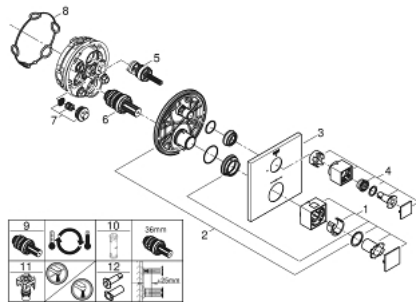

24 153 000 GROHTHERM CUBE SAFETY MIXER FOR 1 OUTLET WITH SHUT OFF VALVE

SPARE PARTS, January 2018 – June 2021

- 1: Temperature control handle (Spare part-nr. 49091000)
- 2: Mounting plate (Spare part-nr. 49080000)
- 3: Escutcheon (Spare part-nr. 49109000)
- 4: Shut-off handle Aquadimmer (Spare part-nr. 49092000)
- 5: Aquadimmer (Spare part-nr. 49084000)
- 6: Thermostatic compact cartridge 3/4" (Spare part-nr. 49028000)
- 7: Non-return valve (Spare part-nr. 49085000)
- 8: Seal (Spare part-nr. 48360000)
- 9: GROHE TurboStat cartridge 3/4" (Spare part-nr. 49003000)*
- 10: Socket Spanner (Spare part-nr. 49059000)*
- 11: Service stops (Spare part-nr. 1405300M)*
- 12: Universal extension set 2-handle thermostats, 25 mm (Spare part-nr. 14058000)*