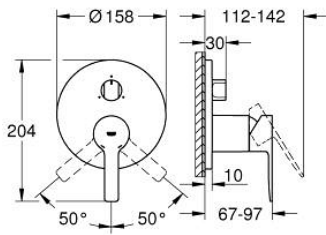

24 095 GN1 LINEARE SINGLE-LEVER MIXER WITH 3-WAY DIVERTER

PRODUCT DESCRIPTION

- Colour: brushed cool sunrise
- trim set for GROHE Rapido SmartBox (35 604)
- GROHE SilkMove 46 mm ceramic cartridge
- GROHE LongLife finish
- GROHE FastFixation escutcheon with covered shaft sealing and covered fixing
- metal escutcheon, retroactively 6° adjustable
- 3-way diverter
- without roughing-in set 35 600/35 604 (please order separately)
- outlet A = 27 l/min, outlet B = 27 l/min, outlet C = 27 l/min

24 095 GN1 LINEARE SINGLE-LEVER MIXER WITH 3-WAY DIVERTER

SPARE PARTS, November 2024 – now

- 1: Lever (Spare part-nr. 46988GN0)
 - 2: Diverter knob, round (Spare part-nr. 48447GN0)
 - 3: Escutcheon (Spare part-nr. 49105GN0)
 - 4: Mounting plate (Spare part-nr. 49094000)
 - 5: Cap (Spare part-nr. 09038GN0)
 - 6: Cartridge (Spare part-nr. 46048000)
 - 7: Diverter (Spare part-nr. 48448000)
 - 8: Seal (Spare part-nr. 48360000)
 - 9: Temperature limiter (Spare part-nr. 46308000)*
 - 10: Universal extension set single-lever mixers, 25 mm (Spare part-nr. 1405600)*
 - 11: Universal extension set single-lever mixers, 50 mm (Spare part-nr. 1405700)*
- * Optional accessories