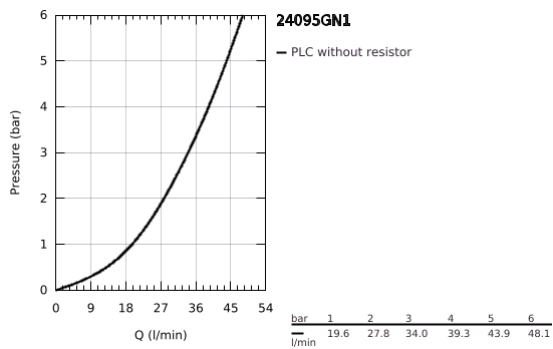

24 095 GN1 LINEARE SINGLE-LEVER MIXER WITH 3-WAY DIVERTER

PRODUCT DESCRIPTION

- Colour: brushed cool sunrise
- trim set for GROHE Rapido SmartBox (35 604)
- GROHE SilkMove 46 mm ceramic cartridge
- GROHE LongLife finish
- GROHE FastFixation escutcheon with covered shaft sealing and covered fixing
- metal escutcheon, retroactively 6° adjustable
- 3-way diverter
- without roughing-in set 35 600/35 604 (please order separately)
- outlet A = 27 l/min, outlet B = 27 l/min, outlet C = 27 l/min

24 095 GN1 LINEARE SINGLE-LEVER MIXER WITH 3-WAY DIVERTER

SPARE PARTS, November 2024 – now

- 1: Lever (Spare part-nr. 46988GN0)
 - 2: Diverter knob, round (Spare part-nr. 48447GN0)
 - 3: Escutcheon (Spare part-nr. 49105GN0)
 - 4: Mounting plate (Spare part-nr. 49094000)
 - 5: Cap (Spare part-nr. 09038GN0)
 - 6: Cartridge (Spare part-nr. 46048000)
 - 7: Diverter (Spare part-nr. 48448000)
 - 8: Seal (Spare part-nr. 48360000)
 - 9: Temperature limiter (Spare part-nr. 46308000)*
 - 10: Universal extension set single-lever mixers, 25 mm (Spare part-nr. 1405600)*
 - 11: Universal extension set single-lever mixers, 50 mm (Spare part-nr. 1405700)*
- * Optional accessories