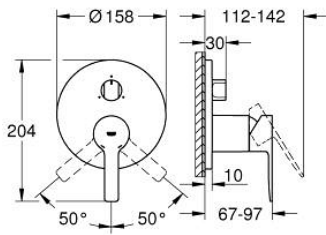

## 24 095 DL1 LINEARE SINGLE-LEVER MIXER WITH 3-WAY DIVERTER

### PRODUCT DESCRIPTION

- Colour: brushed warm sunset
- trim set for GROHE Rapido SmartBox (35 604)
- GROHE SilkMove 46 mm ceramic cartridge
- GROHE LongLife finish
- GROHE FastFixation escutcheon with covered shaft sealing and covered fixing
- metal escutcheon, retroactively 6° adjustable
- 3-way diverter
- without roughing-in set 35 600/35 604 (please order separately)
- outlet A = 27 l/min, outlet B = 27 l/min, outlet C = 27 l/min

### SPARE PARTS, November 2024 – now

- 1: Lever (Spare part-nr. 46988DL0)
  - 2: Diverter knob, round (Spare part-nr. 48447DL0)
  - 3: Escutcheon (Spare part-nr. 49105DL0)
  - 4: Mounting plate (Spare part-nr. 49094000)
  - 5: Cap (Spare part-nr. 09038DL0)
  - 6: Cartridge (Spare part-nr. 46048000)
  - 7: Diverter (Spare part-nr. 48448000)
  - 8: Seal (Spare part-nr. 48360000)
  - 9: Temperature limiter (Spare part-nr. 46308000)\*
  - 10: Universal extension set single-lever mixers, 25 mm (Spare part-nr. 1405600)\*
  - 11: Universal extension set single-lever mixers, 50 mm (Spare part-nr. 1405700)\*
- \* Optional accessories