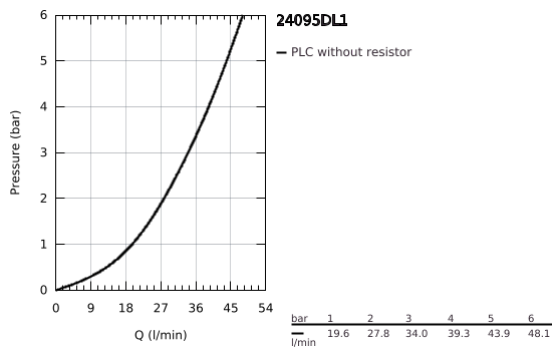

## 24 095 DL1 LINEARE SINGLE-LEVER MIXER WITH 3-WAY DIVERTER

### PRODUCT DESCRIPTION

- Colour: brushed warm sunset
- trim set for GROHE Rapido SmartBox (35 604)
- GROHE SilkMove 46 mm ceramic cartridge
- GROHE LongLife finish
- GROHE FastFixation escutcheon with covered shaft sealing and covered fixing
- metal escutcheon, retroactively 6° adjustable
- 3-way diverter
- without roughing-in set 35 600/35 604 (please order separately)
- outlet A = 27 l/min, outlet B = 27 l/min, outlet C = 27 l/min