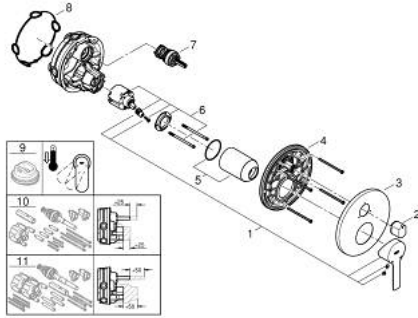

## 24 095 DL1 LINEARE SINGLE-LEVER MIXER WITH 3-WAY DIVERTER

### PRODUCT DESCRIPTION

- Colour: brushed warm sunset
- trim set for GROHE Rapido SmartBox (35 604)
- GROHE SilkMove 46 mm ceramic cartridge
- GROHE LongLife finish
- GROHE FastFixation escutcheon with covered shaft sealing and covered fixing
- metal escutcheon, retroactively 6° adjustable
- 3-way diverter
- without roughing-in set 35 600/35 604 (please order separately)
- outlet A = 27 l/min, outlet B = 27 l/min, outlet C = 27 l/min

### SPARE PARTS, November 2024 – now

- 1: Lever (Spare part-nr. 46988DL0)
  - 2: Diverter knob, round (Spare part-nr. 48447DL0)
  - 3: Escutcheon (Spare part-nr. 49105DL0)
  - 4: Mounting plate (Spare part-nr. 49094000)
  - 5: Cap (Spare part-nr. 09038DL0)
  - 6: Cartridge (Spare part-nr. 46048000)
  - 7: Diverter (Spare part-nr. 48448000)
  - 8: Seal (Spare part-nr. 48360000)
  - 9: Temperature limiter (Spare part-nr. 46308000)\*
  - 10: Universal extension set single-lever mixers, 25 mm (Spare part-nr. 1405600)\*
  - 11: Universal extension set single-lever mixers, 50 mm (Spare part-nr. 1405700)\*
- \* Optional accessories