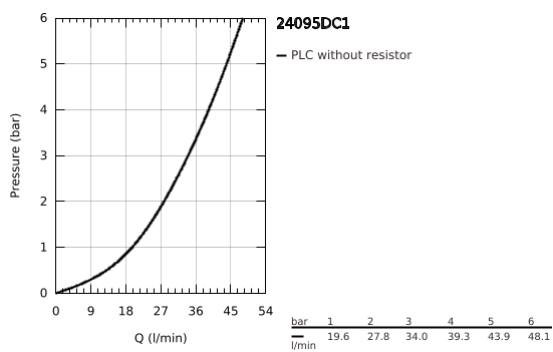

## 24 095 DC1 LINEARE SINGLE-LEVER MIXER WITH 3-WAY DIVERTER

### PRODUCT DESCRIPTION

- Colour: supersteel
- trim set for GROHE Rapido SmartBox (35 604)
- GROHE SilkMove 46 mm ceramic cartridge
- GROHE LongLife finish
- GROHE FastFixation escutcheon with covered shaft sealing and covered fixing
- metal escutcheon, retroactively 6° adjustable
- 3-way diverter
- without roughing-in set 35 600/35 604 (please order separately)
- outlet A = 27 l/min, outlet B = 27 l/min, outlet C = 27 l/min