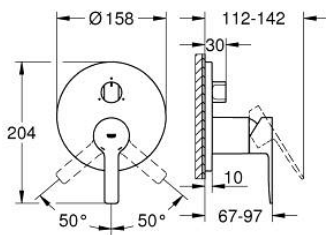

## 24 095 DC1 LINEARE SINGLE-LEVER MIXER WITH 3-WAY DIVERTER

### PRODUCT DESCRIPTION

- Colour: supersteel
- trim set for GROHE Rapido SmartBox (35 604)
- GROHE SilkMove 46 mm ceramic cartridge
- GROHE LongLife finish
- GROHE FastFixation escutcheon with covered shaft sealing and covered fixing
- metal escutcheon, retroactively 6° adjustable
- 3-way diverter
- without roughing-in set 35 600/35 604 (please order separately)
- outlet A = 27 l/min, outlet B = 27 l/min, outlet C = 27 l/min

### SPARE PARTS, January 2018 – now

- 1: Lever (Spare part-nr. 46988DC0)
- 2: Diverter knob, round (Spare part-nr. 48447DC0)
- 3: Escutcheon (Spare part-nr. 49105DC0)
- 4: Mounting plate (Spare part-nr. 49094000)
- 5: Cap (Spare part-nr. 09038DC0)
- 6: Cartridge (Spare part-nr. 46048000)
- 7: Diverter (Spare part-nr. 48448000)
- 8: Seal (Spare part-nr. 48360000)
- 9: Temperature limiter (Spare part-nr. 46308000)\*
- 10: Universal extension set single-lever mixers, 25 mm (Spare part-nr. 1405600)\*
- 11: Universal extension set single-lever mixers, 50 mm (Spare part-nr. 1405700)\*