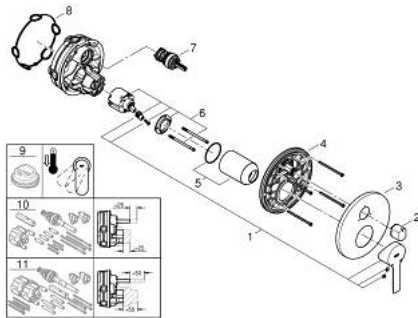

24 095 AL1 LINEARE SINGLE-LEVER MIXER WITH 3-WAY DIVERTER

PRODUCT DESCRIPTION

- Colour: brushed hard graphite
- trim set for GROHE Rapido SmartBox (35 604)
- GROHE SilkMove 46 mm ceramic cartridge
- GROHE LongLife finish
- GROHE FastFixation escutcheon with covered shaft sealing and covered fixing
- metal escutcheon, retroactively 6° adjustable
- 3-way diverter
- without roughing-in set 35 600/35 604 (please order separately)
- outlet A = 27 l/min, outlet B = 27 l/min, outlet C = 27 l/min

24 095 AL1 LINEARE SINGLE-LEVER MIXER WITH 3-WAY DIVERTER

SPARE PARTS, March 2019 – now

- 1: Lever (Spare part-nr. 46988AL0)
 - 2: Diverter knob, round (Spare part-nr. 48447AL0)
 - 3: Escutcheon (Spare part-nr. 49105AL0)
 - 4: Mounting plate (Spare part-nr. 49094000)
 - 5: Cap (Spare part-nr. 09038AL0)
 - 6: Cartridge (Spare part-nr. 46048000)
 - 7: Diverter (Spare part-nr. 48448000)
 - 8: Seal (Spare part-nr. 48360000)
 - 9: Temperature limiter (Spare part-nr. 46308000)*
 - 10: Universal extension set single-lever mixers, 25 mm (Spare part-nr. 1405600)*
 - 11: Universal extension set single-lever mixers, 50 mm (Spare part-nr. 1405700)*
- * Optional accessories