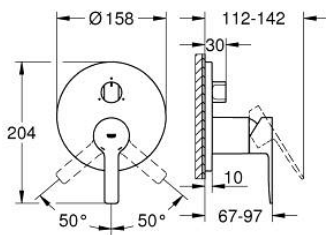

24 095 AL1 LINEARE SINGLE-LEVER MIXER WITH 3-WAY DIVERTER

PRODUCT DESCRIPTION

- Colour: brushed hard graphite
- trim set for GROHE Rapido SmartBox (35 604)
- GROHE SilkMove 46 mm ceramic cartridge
- GROHE LongLife finish
- GROHE FastFixation escutcheon with covered shaft sealing and covered fixing
- metal escutcheon, retroactively 6° adjustable
- 3-way diverter
- without roughing-in set 35 600/35 604 (please order separately)
- outlet A = 27 l/min, outlet B = 27 l/min, outlet C = 27 l/min

24 095 AL1 LINEARE SINGLE-LEVER MIXER WITH 3-WAY DIVERTER

SPARE PARTS, March 2019 – now

- 1: Lever (Spare part-nr. 46988AL0)
 - 2: Diverter knob, round (Spare part-nr. 48447AL0)
 - 3: Escutcheon (Spare part-nr. 49105AL0)
 - 4: Mounting plate (Spare part-nr. 49094000)
 - 5: Cap (Spare part-nr. 09038AL0)
 - 6: Cartridge (Spare part-nr. 46048000)
 - 7: Diverter (Spare part-nr. 48448000)
 - 8: Seal (Spare part-nr. 48360000)
 - 9: Temperature limiter (Spare part-nr. 46308000)*
 - 10: Universal extension set single-lever mixers, 25 mm (Spare part-nr. 1405600)*
 - 11: Universal extension set single-lever mixers, 50 mm (Spare part-nr. 1405700)*
- * Optional accessories