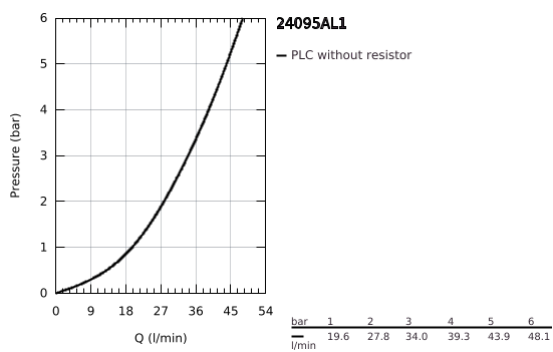

24 095 AL1 LINEARE SINGLE-LEVER MIXER WITH 3-WAY DIVERTER

PRODUCT DESCRIPTION

- Colour: brushed hard graphite
- trim set for GROHE Rapido SmartBox (35 604)
- GROHE SilkMove 46 mm ceramic cartridge
- GROHE LongLife finish
- GROHE FastFixation escutcheon with covered shaft sealing and covered fixing
- metal escutcheon, retroactively 6° adjustable
- 3-way diverter
- without roughing-in set 35 600/35 604 (please order separately)
- outlet A = 27 l/min, outlet B = 27 l/min, outlet C = 27 l/min

24 095 AL1 LINEARE SINGLE-LEVER MIXER WITH 3-WAY DIVERTER

SPARE PARTS, March 2019 – now

- 1: Lever (Spare part-nr. 46988AL0)
 - 2: Diverter knob, round (Spare part-nr. 48447AL0)
 - 3: Escutcheon (Spare part-nr. 49105AL0)
 - 4: Mounting plate (Spare part-nr. 49094000)
 - 5: Cap (Spare part-nr. 09038AL0)
 - 6: Cartridge (Spare part-nr. 46048000)
 - 7: Diverter (Spare part-nr. 48448000)
 - 8: Seal (Spare part-nr. 48360000)
 - 9: Temperature limiter (Spare part-nr. 46308000)*
 - 10: Universal extension set single-lever mixers, 25 mm (Spare part-nr. 1405600)*
 - 11: Universal extension set single-lever mixers, 50 mm (Spare part-nr. 1405700)*
- * Optional accessories