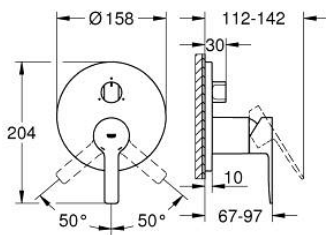

24 095 243 1 LINEARE SINGLE-LEVER MIXER WITH 3-WAY DIVERTER

PRODUCT DESCRIPTION

- Colour: matte black
- trim set for GROHE Rapido SmartBox (35 604)
- GROHE SilkMove 46 mm ceramic cartridge
- GROHE FastFixation escutcheon with covered shaft sealing and covered fixing
- metal escutcheon, retroactively 6° adjustable
- 3-way diverter
- without roughing-in set 35 600/35 604 (please order separately)
- outlet A = 27 l/min, outlet B = 27 l/min, outlet C = 27 l/min

24 095 243 1 LINEARE SINGLE-LEVER MIXER WITH 3-WAY DIVERTER

SPARE PARTS, May 2024 – now

- 1: Lever (Spare part-nr. 469882430)
- 2: Diverter knob, round (Spare part-nr. 484472430)
- 3: Escutcheon (Spare part-nr. 491052430)
- 4: Mounting plate (Spare part-nr. 49094000)
- 5: Cap (Spare part-nr. 090382430)
- 6: Cartridge (Spare part-nr. 46048000)
- 7: Diverter (Spare part-nr. 48448000)
- 8: Seal (Spare part-nr. 48360000)
- 9: Temperature limiter (Spare part-nr. 46308000)*
- 10: Universal extension set single-lever mixers, 25 mm (Spare part-nr. 1405600)*
- 11: Universal extension set single-lever mixers, 50 mm (Spare part-nr. 1405700)*