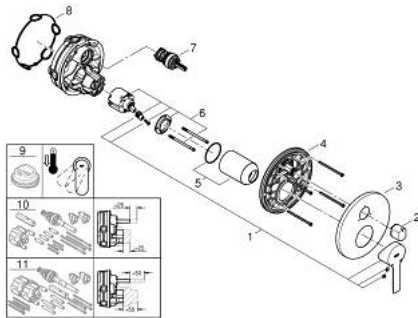

24 095 243 1 LINEARE SINGLE-LEVER MIXER WITH 3-WAY DIVERTER

PRODUCT DESCRIPTION

- Colour: matte black
- trim set for GROHE Rapido SmartBox (35 604)
- GROHE SilkMove 46 mm ceramic cartridge
- GROHE FastFixation escutcheon with covered shaft sealing and covered fixing
- metal escutcheon, retroactively 6° adjustable
- 3-way diverter
- without roughing-in set 35 600/35 604 (please order separately)
- outlet A = 27 l/min, outlet B = 27 l/min, outlet C = 27 l/min

24 095 243 1 LINEARE SINGLE-LEVER MIXER WITH 3-WAY DIVERTER

SPARE PARTS, May 2024 – now

- 1: Lever (Spare part-nr. 469882430)
- 2: Diverter knob, round (Spare part-nr. 484472430)
- 3: Escutcheon (Spare part-nr. 491052430)
- 4: Mounting plate (Spare part-nr. 49094000)
- 5: Cap (Spare part-nr. 090382430)
- 6: Cartridge (Spare part-nr. 46048000)
- 7: Diverter (Spare part-nr. 48448000)
- 8: Seal (Spare part-nr. 48360000)
- 9: Temperature limiter (Spare part-nr. 46308000)*
- 10: Universal extension set single-lever mixers, 25 mm (Spare part-nr. 1405600)*
- 11: Universal extension set single-lever mixers, 50 mm (Spare part-nr. 1405700)*