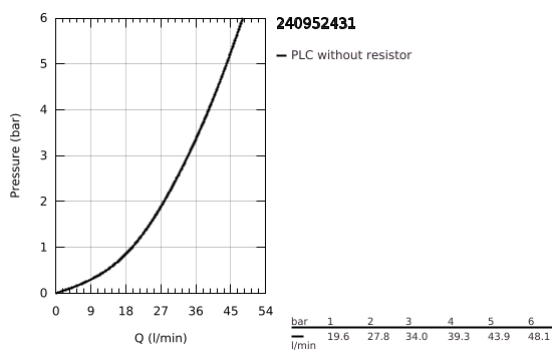

24 095 243 1 LINEARE SINGLE-LEVER MIXER WITH 3-WAY DIVERTER

PRODUCT DESCRIPTION

- Colour: matte black
- trim set for GROHE Rapido SmartBox (35 604)
- GROHE SilkMove 46 mm ceramic cartridge
- GROHE FastFixation escutcheon with covered shaft sealing and covered fixing
- metal escutcheon, retroactively 6° adjustable
- 3-way diverter
- without roughing-in set 35 600/35 604 (please order separately)
- outlet A = 27 l/min, outlet B = 27 l/min, outlet C = 27 l/min

24 095 243 1 LINEARE SINGLE-LEVER MIXER WITH 3-WAY DIVERTER

SPARE PARTS, May 2024 – now

- 1: Lever (Spare part-nr. 469882430)
- 2: Diverter knob, round (Spare part-nr. 484472430)
- 3: Escutcheon (Spare part-nr. 491052430)
- 4: Mounting plate (Spare part-nr. 49094000)
- 5: Cap (Spare part-nr. 090382430)
- 6: Cartridge (Spare part-nr. 46048000)
- 7: Diverter (Spare part-nr. 48448000)
- 8: Seal (Spare part-nr. 48360000)
- 9: Temperature limiter (Spare part-nr. 46308000)*
- 10: Universal extension set single-lever mixers, 25 mm (Spare part-nr. 1405600)*
- 11: Universal extension set single-lever mixers, 50 mm (Spare part-nr. 1405700)*