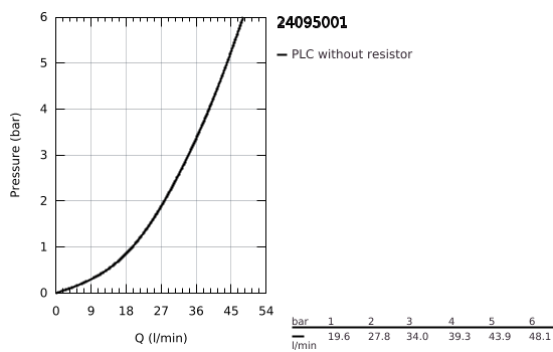

## 24 095 001 LINEARE SINGLE-LEVER MIXER WITH 3-WAY DIVERTER

### PRODUCT DESCRIPTION

- Colour: chrome
- trim set for GROHE Rapido SmartBox (35 604)
- GROHE SilkMove 46 mm ceramic cartridge
- GROHE LongLife finish
- GROHE FastFixation escutcheon with covered shaft sealing and covered fixing
- metal escutcheon, retroactively 6° adjustable
- 3-way diverter
- without roughing-in set 35 600/35 604 (please order separately)
- outlet A = 27 l/min, outlet B = 27 l/min, outlet C = 27 l/min