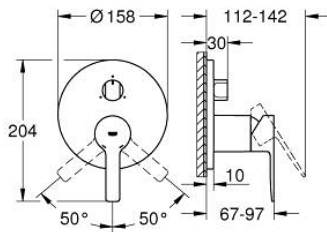

## 24 095 001 LINEARE SINGLE-LEVER MIXER WITH 3-WAY DIVERTER

### PRODUCT DESCRIPTION

- Colour: chrome
- trim set for GROHE Rapido SmartBox (35 604)
- GROHE SilkMove 46 mm ceramic cartridge
- GROHE LongLife finish
- GROHE FastFixation escutcheon with covered shaft sealing and covered fixing
- metal escutcheon, retroactively 6° adjustable
- 3-way diverter
- without roughing-in set 35 600/35 604 (please order separately)
- outlet A = 27 l/min, outlet B = 27 l/min, outlet C = 27 l/min

### SPARE PARTS, January 2018 – now

- 1: Lever (Spare part-nr. 46988000)
- 2: Diverter knob, round (Spare part-nr. 48447000)
- 3: Escutcheon (Spare part-nr. 49105000)
- 4: Mounting plate (Spare part-nr. 49094000)
- 5: Cap (Spare part-nr. 09038000)
- 6: Cartridge (Spare part-nr. 46048000)
- 7: Diverter (Spare part-nr. 48448000)
- 8: Seal (Spare part-nr. 48360000)
- 9: Temperature limiter (Spare part-nr. 46308000)\*
- 10: Universal extension set single-lever mixers, 25 mm (Spare part-nr. 1405600)\*
- 11: Universal extension set single-lever mixers, 50 mm (Spare part-nr. 1405700)\*