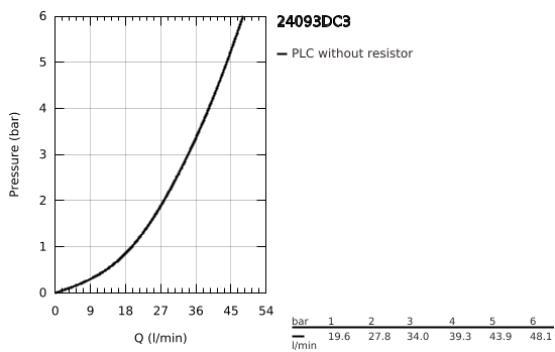

24 093 DC3 GROHE PLUS SINGLE-LEVER MIXER WITH 3-WAY DIVERTER

PRODUCT DESCRIPTION

- Colour: supersteel
- trim set for GROHE Rapido SmartBox (35 604)
- GROHE SilkMove 46 mm ceramic cartridge
- GROHE LongLife finish
- GROHE FastFixation escutcheon with covered shaft sealing and covered fixing
- metal escutcheon, retroactively 6° adjustable
- 3-way diverter
- outlet A = 27 l/min, outlet B = 27 l/min, outlet C = 27 l/min
- without roughing-in-set

24 093 DC3 GROHE PLUS SINGLE-LEVER MIXER WITH 3-WAY DIVERTER

SPARE PARTS, January 2019 – now

- 1: Lever (Spare part-nr. 48496DC0)
- 2: Escutcheon (Spare part-nr. 49117DC0)
- 3: Diverter knob, round (Spare part-nr. 48447DC0)
- 4: Cap (Spare part-nr. 48495DC0)
- 5: Mounting plate (Spare part-nr. 49095000)
- 6: Cartridge (Spare part-nr. 46048000)
- 7: Diverter (Spare part-nr. 48448000)
- 8: Seal (Spare part-nr. 48360000)
- 9: Temperature limiter (Spare part-nr. 46308000)*
- 10: Universal extension set single-lever mixers, 25 mm (Spare part-nr. 1405600)*
- 11: Universal extension set single-lever mixers, 50 mm (Spare part-nr. 1405700)*