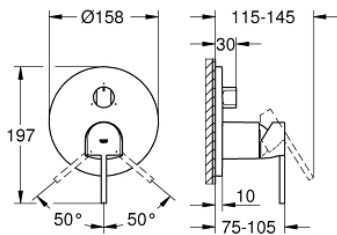

24 093 DC3 GROHE PLUS SINGLE-LEVER MIXER WITH 3-WAY DIVERTER

PRODUCT DESCRIPTION

- Colour: supersteel
- trim set for GROHE Rapido SmartBox (35 604)
- GROHE SilkMove 46 mm ceramic cartridge
- GROHE LongLife finish
- GROHE FastFixation escutcheon with covered shaft sealing and covered fixing
- metal escutcheon, retroactively 6° adjustable
- 3-way diverter
- outlet A = 27 l/min, outlet B = 27 l/min, outlet C = 27 l/min
- without roughing-in-set

24 093 DC3 GROHE PLUS SINGLE-LEVER MIXER WITH 3-WAY DIVERTER

SPARE PARTS, January 2019 – now

- 1: Lever (Spare part-nr. 48496DC0)
- 2: Escutcheon (Spare part-nr. 49117DC0)
- 3: Diverter knob, round (Spare part-nr. 48447DC0)
- 4: Cap (Spare part-nr. 48495DC0)
- 5: Mounting plate (Spare part-nr. 49095000)
- 6: Cartridge (Spare part-nr. 46048000)
- 7: Diverter (Spare part-nr. 48448000)
- 8: Seal (Spare part-nr. 48360000)
- 9: Temperature limiter (Spare part-nr. 46308000)*
- 10: Universal extension set single-lever mixers, 25 mm (Spare part-nr. 1405600)*
- 11: Universal extension set single-lever mixers, 50 mm (Spare part-nr. 1405700)*