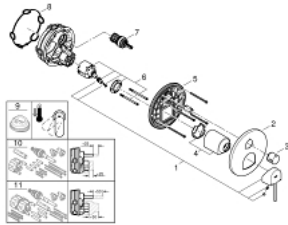

24 093 DC3 GROHE PLUS SINGLE-LEVER MIXER WITH 3-WAY DIVERTER

PRODUCT DESCRIPTION

- Colour: supersteel
- trim set for GROHE Rapido SmartBox (35 604)
- GROHE SilkMove 46 mm ceramic cartridge
- GROHE LongLife finish
- GROHE FastFixation escutcheon with covered shaft sealing and covered fixing
- metal escutcheon, retroactively 6° adjustable
- 3-way diverter
- outlet A = 27 l/min, outlet B = 27 l/min, outlet C = 27 l/min
- without roughing-in-set

24 093 DC3 GROHE PLUS SINGLE-LEVER MIXER WITH 3-WAY DIVERTER

SPARE PARTS, January 2019 – now

- 1: Lever (Spare part-nr. 48496DC0)
- 2: Escutcheon (Spare part-nr. 49117DC0)
- 3: Diverter knob, round (Spare part-nr. 48447DC0)
- 4: Cap (Spare part-nr. 48495DC0)
- 5: Mounting plate (Spare part-nr. 49095000)
- 6: Cartridge (Spare part-nr. 46048000)
- 7: Diverter (Spare part-nr. 48448000)
- 8: Seal (Spare part-nr. 48360000)
- 9: Temperature limiter (Spare part-nr. 46308000)*
- 10: Universal extension set single-lever mixers, 25 mm (Spare part-nr. 1405600)*
- 11: Universal extension set single-lever mixers, 50 mm (Spare part-nr. 1405700)*