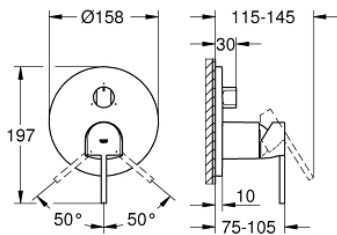

24 093 AL3 GROHE PLUS SINGLE-LEVER MIXER WITH 3-WAY DIVERTER

PRODUCT DESCRIPTION

- Colour: brushed hard graphite
- trim set for GROHE Rapido SmartBox (35 604)
- GROHE SilkMove 46 mm ceramic cartridge
- GROHE LongLife finish
- GROHE FastFixation escutcheon with covered shaft sealing and covered fixing
- metal escutcheon, retroactively 6° adjustable
- 3-way diverter
- outlet A = 27 l/min, outlet B = 27 l/min, outlet C = 27 l/min
- without roughing-in-set

24 093 AL3 GROHE PLUS SINGLE-LEVER MIXER WITH 3-WAY DIVERTER

SPARE PARTS, March 2019 – now

- 1: Lever (Spare part-nr. 48496AL0)
- 2: Escutcheon (Spare part-nr. 49117AL0)
- 3: Diverter knob, round (Spare part-nr. 48447AL0)
- 4: Cap (Spare part-nr. 48495AL0)
- 5: Mounting plate (Spare part-nr. 49095000)
- 6: Cartridge (Spare part-nr. 46048000)
- 7: Diverter (Spare part-nr. 48448000)
- 8: Seal (Spare part-nr. 48360000)
- 9: Temperature limiter (Spare part-nr. 46308000)*
- 10: Universal extension set single-lever mixers, 25 mm (Spare part-nr. 1405600)*
- 11: Universal extension set single-lever mixers, 50 mm (Spare part-nr. 1405700)*