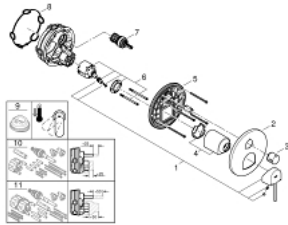

24 093 AL3 GROHE PLUS SINGLE-LEVER MIXER WITH 3-WAY DIVERTER

PRODUCT DESCRIPTION

- Colour: brushed hard graphite
- trim set for GROHE Rapido SmartBox (35 604)
- GROHE SilkMove 46 mm ceramic cartridge
- GROHE LongLife finish
- GROHE FastFixation escutcheon with covered shaft sealing and covered fixing
- metal escutcheon, retroactively 6° adjustable
- 3-way diverter
- outlet A = 27 l/min, outlet B = 27 l/min, outlet C = 27 l/min
- without roughing-in-set

24 093 AL3 GROHE PLUS SINGLE-LEVER MIXER WITH 3-WAY DIVERTER

SPARE PARTS, March 2019 – now

- 1: Lever (Spare part-nr. 48496AL0)
- 2: Escutcheon (Spare part-nr. 49117AL0)
- 3: Diverter knob, round (Spare part-nr. 48447AL0)
- 4: Cap (Spare part-nr. 48495AL0)
- 5: Mounting plate (Spare part-nr. 49095000)
- 6: Cartridge (Spare part-nr. 46048000)
- 7: Diverter (Spare part-nr. 48448000)
- 8: Seal (Spare part-nr. 48360000)
- 9: Temperature limiter (Spare part-nr. 46308000)*
- 10: Universal extension set single-lever mixers, 25 mm (Spare part-nr. 1405600)*
- 11: Universal extension set single-lever mixers, 50 mm (Spare part-nr. 1405700)*