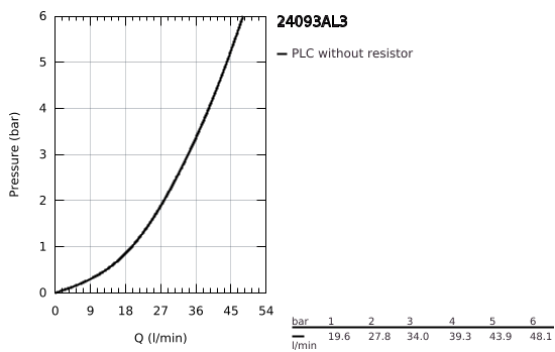

24 093 AL3 GROHE PLUS SINGLE-LEVER MIXER WITH 3-WAY DIVERTER

PRODUCT DESCRIPTION

- Colour: brushed hard graphite
- trim set for GROHE Rapido SmartBox (35 604)
- GROHE SilkMove 46 mm ceramic cartridge
- GROHE LongLife finish
- GROHE FastFixation escutcheon with covered shaft sealing and covered fixing
- metal escutcheon, retroactively 6° adjustable
- 3-way diverter
- outlet A = 27 l/min, outlet B = 27 l/min, outlet C = 27 l/min
- without roughing-in-set

24 093 AL3 GROHE PLUS SINGLE-LEVER MIXER WITH 3-WAY DIVERTER

SPARE PARTS, March 2019 – now

- 1: Lever (Spare part-nr. 48496AL0)
- 2: Escutcheon (Spare part-nr. 49117AL0)
- 3: Diverter knob, round (Spare part-nr. 48447AL0)
- 4: Cap (Spare part-nr. 48495AL0)
- 5: Mounting plate (Spare part-nr. 49095000)
- 6: Cartridge (Spare part-nr. 46048000)
- 7: Diverter (Spare part-nr. 48448000)
- 8: Seal (Spare part-nr. 48360000)
- 9: Temperature limiter (Spare part-nr. 46308000)*
- 10: Universal extension set single-lever mixers, 25 mm (Spare part-nr. 1405600)*
- 11: Universal extension set single-lever mixers, 50 mm (Spare part-nr. 1405700)*