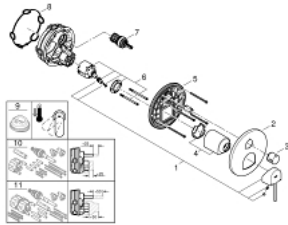

24 093 003 GROHE PLUS SINGLE-LEVER MIXER WITH 3-WAY DIVERTER

PRODUCT DESCRIPTION

- Colour: chrome
- trim set for GROHE Rapido SmartBox (35 604)
- GROHE SilkMove 46 mm ceramic cartridge
- GROHE LongLife finish
- GROHE FastFixation escutcheon with covered shaft sealing and covered fixing
- metal escutcheon, retroactively 6° adjustable
- 3-way diverter
- outlet A = 27 l/min, outlet B = 27 l/min, outlet C = 27 l/min

24 093 003 GROHE PLUS SINGLE-LEVER MIXER WITH 3-WAY DIVERTER

SPARE PARTS, August 2018 – now

- 1: Lever (Spare part-nr. 48496000)
- 2: Escutcheon (Spare part-nr. 49117000)
- 3: Diverter knob, round (Spare part-nr. 48447000)
- 4: Cap (Spare part-nr. 48495000)
- 5: Mounting plate (Spare part-nr. 49095000)
- 6: Cartridge (Spare part-nr. 46048000)
- 7: Diverter (Spare part-nr. 48448000)
- 8: Seal (Spare part-nr. 48360000)
- 9: Temperature limiter (Spare part-nr. 46308000)*
- 10: Universal extension set single-lever mixers, 25 mm (Spare part-nr. 1405600)*
- 11: Universal extension set single-lever mixers, 50 mm (Spare part-nr. 1405700)*