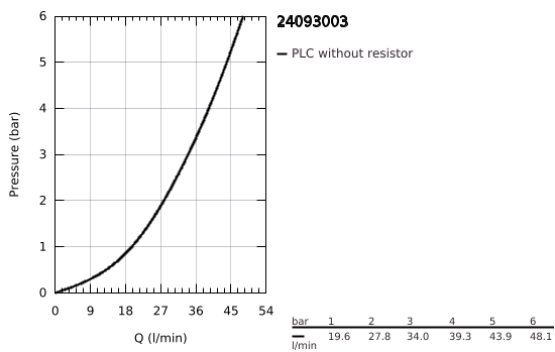

24 093 003 GROHE PLUS SINGLE-LEVER MIXER WITH 3-WAY DIVERTER

PRODUCT DESCRIPTION

- Colour: chrome
- trim set for GROHE Rapido SmartBox (35 604)
- GROHE SilkMove 46 mm ceramic cartridge
- GROHE LongLife finish
- GROHE FastFixation escutcheon with covered shaft sealing and covered fixing
- metal escutcheon, retroactively 6° adjustable
- 3-way diverter
- outlet A = 27 l/min, outlet B = 27 l/min, outlet C = 27 l/min

24 093 003 GROHE PLUS SINGLE-LEVER MIXER WITH 3-WAY DIVERTER

SPARE PARTS, August 2018 – now

- 1: Lever (Spare part-nr. 48496000)
- 2: Escutcheon (Spare part-nr. 49117000)
- 3: Diverter knob, round (Spare part-nr. 48447000)
- 4: Cap (Spare part-nr. 48495000)
- 5: Mounting plate (Spare part-nr. 49095000)
- 6: Cartridge (Spare part-nr. 46048000)
- 7: Diverter (Spare part-nr. 48448000)
- 8: Seal (Spare part-nr. 48360000)
- 9: Temperature limiter (Spare part-nr. 46308000)*
- 10: Universal extension set single-lever mixers, 25 mm (Spare part-nr. 1405600)*
- 11: Universal extension set single-lever mixers, 50 mm (Spare part-nr. 1405700)*