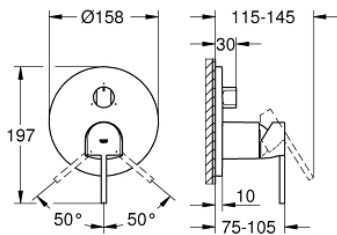

24 093 003 GROHE PLUS SINGLE-LEVER MIXER WITH 3-WAY DIVERTER

PRODUCT DESCRIPTION

- Colour: chrome
- trim set for GROHE Rapido SmartBox (35 604)
- GROHE SilkMove 46 mm ceramic cartridge
- GROHE LongLife finish
- GROHE FastFixation escutcheon with covered shaft sealing and covered fixing
- metal escutcheon, retroactively 6° adjustable
- 3-way diverter
- outlet A = 27 l/min, outlet B = 27 l/min, outlet C = 27 l/min

24 093 003 GROHE PLUS SINGLE-LEVER MIXER WITH 3-WAY DIVERTER

SPARE PARTS, August 2018 – now

- 1: Lever (Spare part-nr. 48496000)
- 2: Escutcheon (Spare part-nr. 49117000)
- 3: Diverter knob, round (Spare part-nr. 48447000)
- 4: Cap (Spare part-nr. 48495000)
- 5: Mounting plate (Spare part-nr. 49095000)
- 6: Cartridge (Spare part-nr. 46048000)
- 7: Diverter (Spare part-nr. 48448000)
- 8: Seal (Spare part-nr. 48360000)
- 9: Temperature limiter (Spare part-nr. 46308000)*
- 10: Universal extension set single-lever mixers, 25 mm (Spare part-nr. 1405600)*
- 11: Universal extension set single-lever mixers, 50 mm (Spare part-nr. 1405700)*