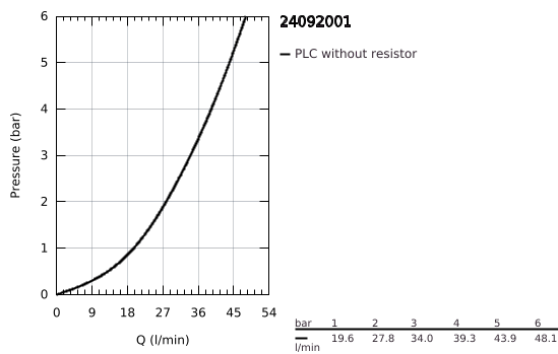

## 24 092 001 ESSENCE SINGLE-LEVER MIXER WITH 3-WAY DIVERTER

### PRODUCT DESCRIPTION

- Colour: chrome
- trim set for GROHE Rapido SmartBox (35 604)
- GROHE SilkMove 46 mm ceramic cartridge
- GROHE LongLife finish
- GROHE FastFixation escutcheon with covered shaft sealing and covered fixing
- metal escutcheon, retroactively 6° adjustable
- 3-way diverter
- without roughing-in set 35 600/35 604 (please order separately)
- outlet A = 27 l/min, outlet B = 27 l/min, outlet C = 27 l/min