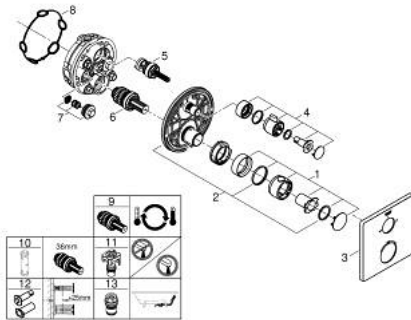

## 24 080 000 GROHTHERM SAFETY BATH TUB MIXER FOR 2 OUTLETS WITH INTEGRATED SHUT OFF/DIVERTER VALVE

### PRODUCT DESCRIPTION

- Colour: chrome
- trim set for GROHE Rapido SmartBox (35 604)
- GROHE TurboStat - compact cartridge with wax thermoelement
- GROHE LongLife finish
- GROHE FastFixation escutcheon with covered shaft sealing and covered fixing
- metal escutcheon, retroactively 6° adjustable
- printed hand shower and bath filler symbol
- GROHE SafeStop - safety button at 38°C
- GROHE SafeStop Plus - optional temperature limiter at 43°C or 46°C included
- GROHE AquaDimmer, integrated shut off/diverter valve
- outlet B = 27 l/min, outlet C = 30 l/min
- without roughing-in set 35 600/35 604 (please order separately)

### SPARE PARTS, July 2017 – now

- 1: Temperature control handle (Spare part-nr. 49082000)
  - 2: Mounting plate (Spare part-nr. 49080000)
  - 3: Escutcheon (Spare part-nr. 49079000)
  - 4: Handle for shut-off valve (Spare part-nr. 49081000)
  - 5: Aquadimmer (Spare part-nr. 49084000)
  - 6: Thermostatic compact cartridge 3/4" (Spare part-nr. 49028000)
  - 7: Non-return valve (Spare part-nr. 49085000)
  - 8: Seal (Spare part-nr. 48360000)
  - 9: GROHE TurboStat cartridge 3/4" (Spare part-nr. 49003000)\*
  - 10: Socket Spanner (Spare part-nr. 49059000)\*
  - 11: Service stops (Spare part-nr. 1405300M)\*
  - 12: Universal extension set 2-handle thermostats, 25 mm (Spare part-nr. 14058000)\*
  - 13: Backflow protection combination (Spare part-nr. 14055000)\*
- \* Optional accessories