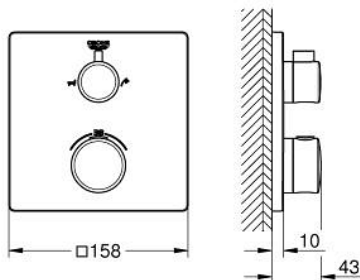

## 24 080 000 GROHTHERM SAFETY BATH TUB MIXER FOR 2 OUTLETS WITH INTEGRATED SHUT OFF/DIVERTER VALVE

### PRODUCT DESCRIPTION

- Colour: chrome
- trim set for GROHE Rapido SmartBox (35 604)
- GROHE TurboStat - compact cartridge with wax thermoelement
- GROHE LongLife finish
- GROHE FastFixation escutcheon with covered shaft sealing and covered fixing
- metal escutcheon, retroactively 6° adjustable
- printed hand shower and bath filler symbol
- GROHE SafeStop - safety button at 38°C
- GROHE SafeStop Plus - optional temperature limiter at 43°C or 46°C included
- GROHE AquaDimmer, integrated shut off/diverter valve
- outlet B = 27 l/min, outlet C = 30 l/min
- without roughing-in set 35 600/35 604 (please order separately)

### SPARE PARTS, July 2017 – now

- 1: Temperature control handle (Spare part-nr. 49082000)
  - 2: Mounting plate (Spare part-nr. 49080000)
  - 3: Escutcheon (Spare part-nr. 49079000)
  - 4: Handle for shut-off valve (Spare part-nr. 49081000)
  - 5: Aquadimmer (Spare part-nr. 49084000)
  - 6: Thermostatic compact cartridge 3/4" (Spare part-nr. 49028000)
  - 7: Non-return valve (Spare part-nr. 49085000)
  - 8: Seal (Spare part-nr. 48360000)
  - 9: GROHE TurboStat cartridge 3/4" (Spare part-nr. 49003000)\*
  - 10: Socket Spanner (Spare part-nr. 49059000)\*
  - 11: Service stops (Spare part-nr. 1405300M)\*
  - 12: Universal extension set 2-handle thermostats, 25 mm (Spare part-nr. 14058000)\*
  - 13: Backflow protection combination (Spare part-nr. 14055000)\*
- \* Optional accessories