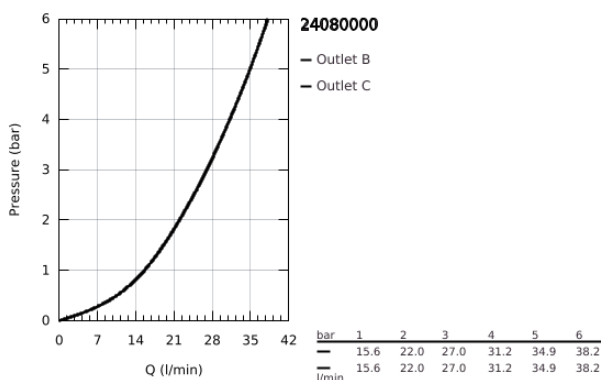

## 24 080 000 GROHTHERM SAFETY BATH TUB MIXER FOR 2 OUTLETS WITH INTEGRATED SHUT OFF/DIVERTER VALVE

### PRODUCT DESCRIPTION

- Colour: chrome
- trim set for GROHE Rapido SmartBox (35 604)
- GROHE TurboStat - compact cartridge with wax thermoelement
- GROHE LongLife finish
- GROHE FastFixation escutcheon with covered shaft sealing and covered fixing
- metal escutcheon, retroactively 6° adjustable
- printed hand shower and bath filler symbol
- GROHE SafeStop - safety button at 38°C
- GROHE SafeStop Plus - optional temperature limiter at 43°C or 46°C included
- GROHE AquaDimmer, integrated shut off/diverter valve
- outlet B = 27 l/min, outlet C = 30 l/min
- without roughing-in set 35 600/35 604 (please order separately)