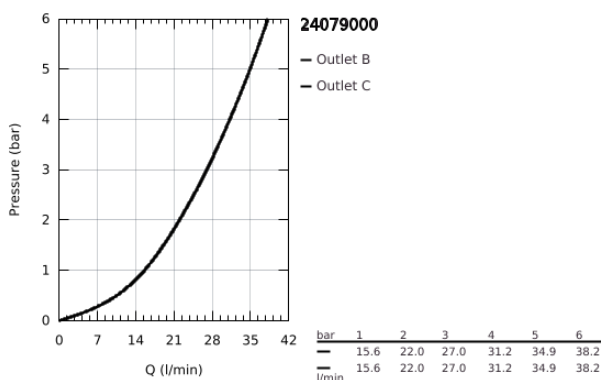

24 079 000 GROHTHERM SAFETY SHOWER MIXER FOR 2 OUTLETS WITH INTEGRATED SHUT OFF/DIVERTER VALVE

PRODUCT DESCRIPTION

- Colour: chrome
- trim set for GROHE Rapido SmartBox (35 604)
- GROHE TurboStat - compact cartridge with wax thermoelement
- GROHE LongLife finish
- GROHE FastFixation escutcheon with covered shaft sealing and covered fixing
- metal escutcheon, retroactively 6° adjustable
- printed head and hand shower symbol
- GROHE SafeStop - safety button at 38°C
- GROHE SafeStop Plus - optional temperature limiter at 43°C or 46°C included
- GROHE AquaDimmer, integrated shut off/diverter valve
- outlet B = 27 l/min, outlet C = 30 l/min
- without roughing-in set 35 600/35 604 (please order separately)

24 079 000 GROHTHERM SAFETY SHOWER MIXER FOR 2 OUTLETS WITH INTEGRATED SHUT OFF/DIVERTER VALVE

SPARE PARTS, July 2017 – now

- 1: Temperature control handle (Spare part-nr. 49082000)
- 2: Mounting plate (Spare part-nr. 49080000)
- 3: Escutcheon (Spare part-nr. 49078000)
- 4: Handle for shut-off valve (Spare part-nr. 49081000)
- 5: Aquadimmer (Spare part-nr. 49084000)
- 6: Thermostatic compact cartridge 3/4" (Spare part-nr. 49028000)
- 7: Non-return valve (Spare part-nr. 49085000)
- 8: Seal (Spare part-nr. 48360000)
- 9: GROHE TurboStat cartridge 3/4" (Spare part-nr. 49003000)*
- 10: Socket Spanner (Spare part-nr. 49059000)*
- 11: Service stops (Spare part-nr. 1405300M)*
- 12: Universal extension set 2-handle thermostats, 25 mm (Spare part-nr. 14058000)*