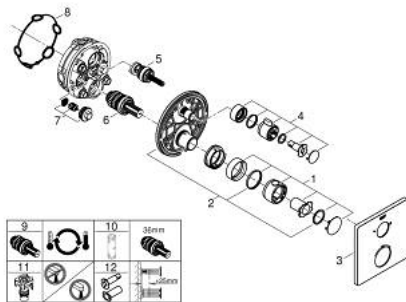

24 079 000 GROHTHERM SAFETY SHOWER MIXER FOR 2 OUTLETS WITH INTEGRATED SHUT OFF/DIVERTER VALVE

PRODUCT DESCRIPTION

- Colour: chrome
- trim set for GROHE Rapido SmartBox (35 604)
- GROHE TurboStat - compact cartridge with wax thermoelement
- GROHE LongLife finish
- GROHE FastFixation escutcheon with covered shaft sealing and covered fixing
- metal escutcheon, retroactively 6° adjustable
- printed head and hand shower symbol
- GROHE SafeStop - safety button at 38°C
- GROHE SafeStop Plus - optional temperature limiter at 43°C or 46°C included
- GROHE AquaDimmer, integrated shut off/diverter valve
- outlet B = 27 l/min, outlet C = 30 l/min
- without roughing-in set 35 600/35 604 (please order separately)

24 079 000 GROHTHERM SAFETY SHOWER MIXER FOR 2 OUTLETS WITH INTEGRATED SHUT OFF/DIVERTER VALVE

SPARE PARTS, July 2017 – now

- 1: Temperature control handle (Spare part-nr. 49082000)
- 2: Mounting plate (Spare part-nr. 49080000)
- 3: Escutcheon (Spare part-nr. 49078000)
- 4: Handle for shut-off valve (Spare part-nr. 49081000)
- 5: Aquadimmer (Spare part-nr. 49084000)
- 6: Thermostatic compact cartridge 3/4" (Spare part-nr. 49028000)
- 7: Non-return valve (Spare part-nr. 49085000)
- 8: Seal (Spare part-nr. 48360000)
- 9: GROHE TurboStat cartridge 3/4" (Spare part-nr. 49003000)*
- 10: Socket Spanner (Spare part-nr. 49059000)*
- 11: Service stops (Spare part-nr. 1405300M)*
- 12: Universal extension set 2-handle thermostats, 25 mm (Spare part-nr. 14058000)*