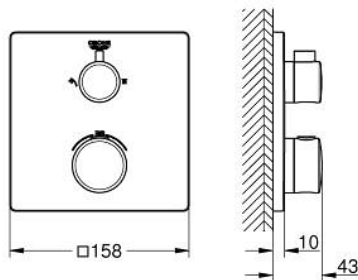

24 079 000 GROHTHERM SAFETY SHOWER MIXER FOR 2 OUTLETS WITH INTEGRATED SHUT OFF/DIVERTER VALVE

PRODUCT DESCRIPTION

- Colour: chrome
- trim set for GROHE Rapido SmartBox (35 604)
- GROHE TurboStat - compact cartridge with wax thermoelement
- GROHE LongLife finish
- GROHE FastFixation escutcheon with covered shaft sealing and covered fixing
- metal escutcheon, retroactively 6° adjustable
- printed head and hand shower symbol
- GROHE SafeStop - safety button at 38°C
- GROHE SafeStop Plus - optional temperature limiter at 43°C or 46°C included
- GROHE AquaDimmer, integrated shut off/diverter valve
- outlet B = 27 l/min, outlet C = 30 l/min
- without roughing-in set 35 600/35 604 (please order separately)

24 079 000 GROHTHERM SAFETY SHOWER MIXER FOR 2 OUTLETS WITH INTEGRATED SHUT OFF/DIVERTER VALVE

SPARE PARTS, July 2017 – now

- 1: Temperature control handle (Spare part-nr. 49082000)
- 2: Mounting plate (Spare part-nr. 49080000)
- 3: Escutcheon (Spare part-nr. 49078000)
- 4: Handle for shut-off valve (Spare part-nr. 49081000)
- 5: Aquadimmer (Spare part-nr. 49084000)
- 6: Thermostatic compact cartridge 3/4" (Spare part-nr. 49028000)
- 7: Non-return valve (Spare part-nr. 49085000)
- 8: Seal (Spare part-nr. 48360000)
- 9: GROHE TurboStat cartridge 3/4" (Spare part-nr. 49003000)*
- 10: Socket Spanner (Spare part-nr. 49059000)*
- 11: Service stops (Spare part-nr. 1405300M)*
- 12: Universal extension set 2-handle thermostats, 25 mm (Spare part-nr. 14058000)*