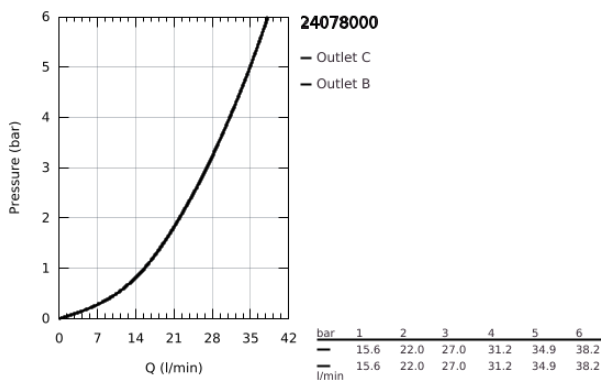

24 078 000 GROHTHERM SAFETY MIXER FOR 1 OUTLET WITH SHUT OFF VALVE

PRODUCT DESCRIPTION

- Colour: chrome
- trim set for GROHE Rapido SmartBox (35 604)
- GROHE TurboStat - compact cartridge with wax thermoelement
- GROHE LongLife finish
- GROHE FastFixation escutcheon with covered shaft sealing and covered fixing
- metal escutcheon, retroactively 6° adjustable
- GROHE SafeStop - safety button at 38°C
- GROHE SafeStop Plus - optional temperature limiter at 43°C or 46°C included
- built-in non-return valves and dirt strainers
- ceramic stop valve, 120°
- outlet B = 27 l/min, outlet C = 30 l/min
- without roughing-in set 35 600/35 604 (please order separately)

24 078 000 GROHTHERM SAFETY MIXER FOR 1 OUTLET WITH SHUT OFF VALVE

SPARE PARTS, July 2017 – now

- 1: Temperature control handle (Spare part-nr. 49082000)
- 2: Mounting plate (Spare part-nr. 49080000)
- 3: Escutcheon (Spare part-nr. 49076000)
- 4: Handle for shut-off valve (Spare part-nr. 49083000)
- 5: Aquadimmer (Spare part-nr. 49084000)
- 6: Thermostatic compact cartridge 3/4" (Spare part-nr. 49028000)
- 7: Non-return valve (Spare part-nr. 49085000)
- 8: Seal (Spare part-nr. 48360000)
- 9: GROHE TurboStat cartridge 3/4" (Spare part-nr. 49003000)*
- 10: Socket Spanner (Spare part-nr. 49059000)*
- 11: Service stops (Spare part-nr. 1405300M)*
- 12: Universal extension set 2-handle thermostats, 25 mm (Spare part-nr. 14058000)*