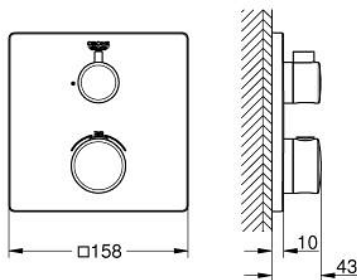

24 078 000 GROHTHERM SAFETY MIXER FOR 1 OUTLET WITH SHUT OFF VALVE

PRODUCT DESCRIPTION

- Colour: chrome
- trim set for GROHE Rapido SmartBox (35 604)
- GROHE TurboStat - compact cartridge with wax thermoelement
- GROHE LongLife finish
- GROHE FastFixation escutcheon with covered shaft sealing and covered fixing
- metal escutcheon, retroactively 6° adjustable
- GROHE SafeStop - safety button at 38°C
- GROHE SafeStop Plus - optional temperature limiter at 43°C or 46°C included
- built-in non-return valves and dirt strainers
- ceramic stop valve, 120°
- outlet B = 27 l/min, outlet C = 30 l/min
- without roughing-in set 35 600/35 604 (please order separately)

24 078 000 GROHTHERM SAFETY MIXER FOR 1 OUTLET WITH SHUT OFF VALVE

SPARE PARTS, July 2017 – now

- 1: Temperature control handle (Spare part-nr. 49082000)
- 2: Mounting plate (Spare part-nr. 49080000)
- 3: Escutcheon (Spare part-nr. 49076000)
- 4: Handle for shut-off valve (Spare part-nr. 49083000)
- 5: Aquadimmer (Spare part-nr. 49084000)
- 6: Thermostatic compact cartridge 3/4" (Spare part-nr. 49028000)
- 7: Non-return valve (Spare part-nr. 49085000)
- 8: Seal (Spare part-nr. 48360000)
- 9: GROHE TurboStat cartridge 3/4" (Spare part-nr. 49003000)*
- 10: Socket Spanner (Spare part-nr. 49059000)*
- 11: Service stops (Spare part-nr. 1405300M)*
- 12: Universal extension set 2-handle thermostats, 25 mm (Spare part-nr. 14058000)*