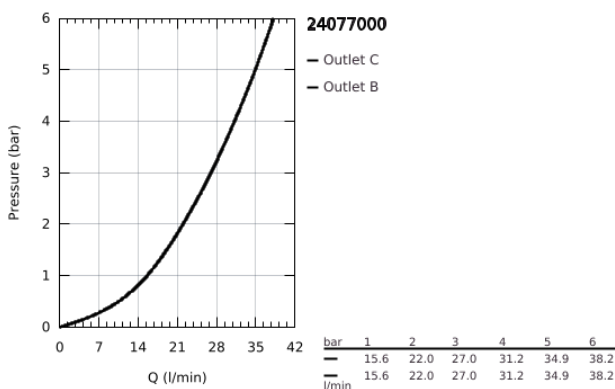

24 077 000 GROHTHERM SAFETY BATH TUB MIXER FOR 2 OUTLETS WITH INTEGRATED SHUT OFF/DIVERTER VALVE

PRODUCT DESCRIPTION

- Colour: chrome
- trim set for GROHE Rapido SmartBox (35 604)
- GROHE TurboStat - compact cartridge with wax thermoelement
- GROHE LongLife finish
- GROHE FastFixation escutcheon with covered shaft sealing and covered fixing
- metal escutcheon, retroactively 6° adjustable
- printed hand shower and bath filler symbol
- GROHE SafeStop - safety button at 38°C
- GROHE SafeStop Plus - optional temperature limiter at 43°C or 46°C included
- GROHE AquaDimmer, integrated shut off/diverter valve
- without roughing-in set 35 600/35 604 (please order separately)
- outlet B = 27 l/min, outlet C = 30 l/min

24 077 000 GROHTHERM SAFETY BATH TUB MIXER FOR 2 OUTLETS WITH INTEGRATED SHUT OFF/DIVERTER VALVE

SPARE PARTS, July 2017 – now

- 1: Temperature control handle (Spare part-nr. 49082000)
- 2: Mounting plate (Spare part-nr. 49080000)
- 3: Escutcheon (Spare part-nr. 49075000)
- 4: Handle for shut-off valve (Spare part-nr. 49081000)
- 5: Aquadimmer (Spare part-nr. 49084000)
- 6: Thermostatic compact cartridge 3/4" (Spare part-nr. 49028000)
- 7: Non-return valve (Spare part-nr. 49085000)
- 8: Seal (Spare part-nr. 48360000)
- 9: GROHE TurboStat cartridge 3/4" (Spare part-nr. 49003000)*
- 10: Socket Spanner (Spare part-nr. 49059000)*
- 11: Service stops (Spare part-nr. 1405300M)*
- 12: Universal extension set 2-handle thermostats, 25 mm (Spare part-nr. 14058000)*
- 13: Backflow protection combination (Spare part-nr. 14055000)*