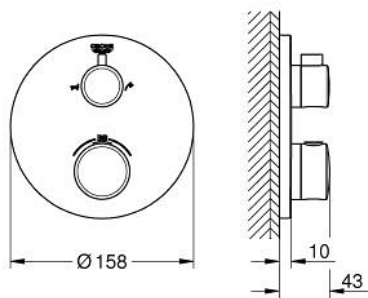

24 077 000 GROHTHERM SAFETY BATH TUB MIXER FOR 2 OUTLETS WITH INTEGRATED SHUT OFF/DIVERTER VALVE

PRODUCT DESCRIPTION

- Colour: chrome
- trim set for GROHE Rapido SmartBox (35 604)
- GROHE TurboStat - compact cartridge with wax thermoelement
- GROHE LongLife finish
- GROHE FastFixation escutcheon with covered shaft sealing and covered fixing
- metal escutcheon, retroactively 6° adjustable
- printed hand shower and bath filler symbol
- GROHE SafeStop - safety button at 38°C
- GROHE SafeStop Plus - optional temperature limiter at 43°C or 46°C included
- GROHE AquaDimmer, integrated shut off/diverter valve
- without roughing-in set 35 600/35 604 (please order separately)
- outlet B = 27 l/min, outlet C = 30 l/min

24 077 000 GROHTHERM SAFETY BATH TUB MIXER FOR 2 OUTLETS WITH INTEGRATED SHUT OFF/DIVERTER VALVE

SPARE PARTS, July 2017 – now

- 1: Temperature control handle (Spare part-nr. 49082000)
- 2: Mounting plate (Spare part-nr. 49080000)
- 3: Escutcheon (Spare part-nr. 49075000)
- 4: Handle for shut-off valve (Spare part-nr. 49081000)
- 5: Aquadimmer (Spare part-nr. 49084000)
- 6: Thermostatic compact cartridge 3/4" (Spare part-nr. 49028000)
- 7: Non-return valve (Spare part-nr. 49085000)
- 8: Seal (Spare part-nr. 48360000)
- 9: GROHE TurboStat cartridge 3/4" (Spare part-nr. 49003000)*
- 10: Socket Spanner (Spare part-nr. 49059000)*
- 11: Service stops (Spare part-nr. 1405300M)*
- 12: Universal extension set 2-handle thermostats, 25 mm (Spare part-nr. 14058000)*
- 13: Backflow protection combination (Spare part-nr. 14055000)*