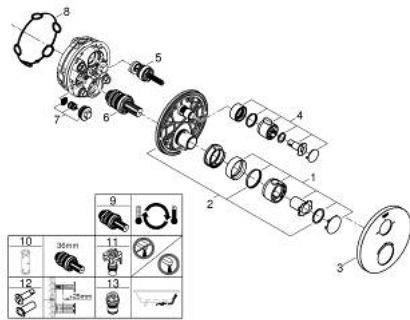

24 077 000 GROHTHERM SAFETY BATH TUB MIXER FOR 2 OUTLETS WITH INTEGRATED SHUT OFF/DIVERTER VALVE

PRODUCT DESCRIPTION

- Colour: chrome
- trim set for GROHE Rapido SmartBox (35 604)
- GROHE TurboStat - compact cartridge with wax thermoelement
- GROHE LongLife finish
- GROHE FastFixation escutcheon with covered shaft sealing and covered fixing
- metal escutcheon, retroactively 6° adjustable
- printed hand shower and bath filler symbol
- GROHE SafeStop - safety button at 38°C
- GROHE SafeStop Plus - optional temperature limiter at 43°C or 46°C included
- GROHE AquaDimmer, integrated shut off/diverter valve
- without roughing-in set 35 600/35 604 (please order separately)
- outlet B = 27 l/min, outlet C = 30 l/min

24 077 000 GROHTHERM SAFETY BATH TUB MIXER FOR 2 OUTLETS WITH INTEGRATED SHUT OFF/DIVERTER VALVE

SPARE PARTS, July 2017 – now

- 1: Temperature control handle (Spare part-nr. 49082000)
- 2: Mounting plate (Spare part-nr. 49080000)
- 3: Escutcheon (Spare part-nr. 49075000)
- 4: Handle for shut-off valve (Spare part-nr. 49081000)
- 5: Aquadimmer (Spare part-nr. 49084000)
- 6: Thermostatic compact cartridge 3/4" (Spare part-nr. 49028000)
- 7: Non-return valve (Spare part-nr. 49085000)
- 8: Seal (Spare part-nr. 48360000)
- 9: GROHE TurboStat cartridge 3/4" (Spare part-nr. 49003000)*
- 10: Socket Spanner (Spare part-nr. 49059000)*
- 11: Service stops (Spare part-nr. 1405300M)*
- 12: Universal extension set 2-handle thermostats, 25 mm (Spare part-nr. 14058000)*
- 13: Backflow protection combination (Spare part-nr. 14055000)*