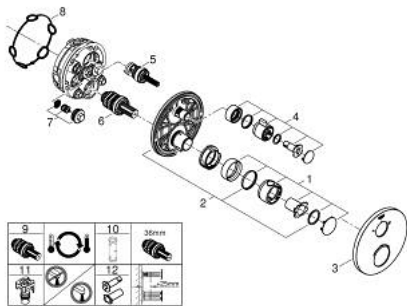

## 24 076 000 GROHTHERM SAFETY SHOWER MIXER FOR 2 OUTLETS WITH INTEGRATED SHUT OFF/DIVERTER VALVE

### PRODUCT DESCRIPTION

- Colour: chrome
- trim set for GROHE Rapido SmartBox (35 604)
- GROHE TurboStat - compact cartridge with wax thermosteement
- GROHE LongLife finish
- GROHE FastFixation escutcheon with covered shaft sealing and covered fixing
- metal escutcheon, retroactively 6° adjustable
- printed head and hand shower symbol
- GROHE SafeStop - safety button at 38°C
- GROHE SafeStop Plus - optional temperature limiter at 43°C or 46°C included
- GROHE AquaDimmer, integrated shut off/diverter valve
- outlet B = 27 l/min, outlet C = 30 l/min
- without roughing-in set 35 600/35 604 (please order separately)

### SPARE PARTS, July 2017 – now

- 1: Temperature control handle (Spare part-nr. 49082000)
- 2: Mounting plate (Spare part-nr. 49080000)
- 3: Escutcheon (Spare part-nr. 49074000)
- 4: Handle for shut-off valve (Spare part-nr. 49081000)
- 5: Aquadimmer (Spare part-nr. 49084000)
- 6: Thermostatic compact cartridge 3/4" (Spare part-nr. 49028000)
- 7: Non-return valve (Spare part-nr. 49085000)
- 8: Seal (Spare part-nr. 48360000)
- 9: GROHE TurboStat cartridge 3/4" (Spare part-nr. 49003000)\*
- 10: Socket Spanner (Spare part-nr. 49059000)\*
- 11: Service stops (Spare part-nr. 1405300M)\*
- 12: Universal extension set 2-handle thermostats, 25 mm (Spare part-nr. 14058000)\*