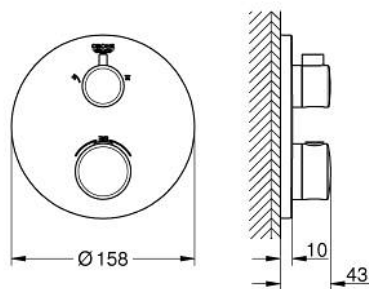

## 24 076 000 GROHTHERM SAFETY SHOWER MIXER FOR 2 OUTLETS WITH INTEGRATED SHUT OFF/DIVERTER VALVE

### PRODUCT DESCRIPTION

- Colour: chrome
- trim set for GROHE Rapido SmartBox (35 604)
- GROHE TurboStat - compact cartridge with wax thermosteement
- GROHE LongLife finish
- GROHE FastFixation escutcheon with covered shaft sealing and covered fixing
- metal escutcheon, retroactively 6° adjustable
- printed head and hand shower symbol
- GROHE SafeStop - safety button at 38°C
- GROHE SafeStop Plus - optional temperature limiter at 43°C or 46°C included
- GROHE AquaDimmer, integrated shut off/diverter valve
- outlet B = 27 l/min, outlet C = 30 l/min
- without roughing-in set 35 600/35 604 (please order separately)

### SPARE PARTS, July 2017 – now

- 1: Temperature control handle (Spare part-nr. 49082000)
- 2: Mounting plate (Spare part-nr. 49080000)
- 3: Escutcheon (Spare part-nr. 49074000)
- 4: Handle for shut-off valve (Spare part-nr. 49081000)
- 5: Aquadimmer (Spare part-nr. 49084000)
- 6: Thermostatic compact cartridge 3/4" (Spare part-nr. 49028000)
- 7: Non-return valve (Spare part-nr. 49085000)
- 8: Seal (Spare part-nr. 48360000)
- 9: GROHE TurboStat cartridge 3/4" (Spare part-nr. 49003000)\*
- 10: Socket Spanner (Spare part-nr. 49059000)\*
- 11: Service stops (Spare part-nr. 1405300M)\*
- 12: Universal extension set 2-handle thermostats, 25 mm (Spare part-nr. 14058000)\*