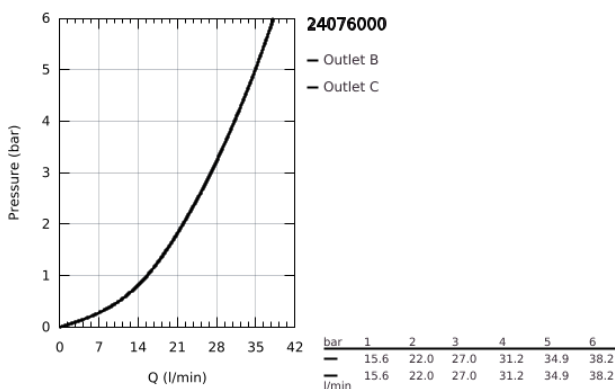

## 24 076 000 GROHTHERM SAFETY SHOWER MIXER FOR 2 OUTLETS WITH INTEGRATED SHUT OFF/DIVERTER VALVE

### PRODUCT DESCRIPTION

- Colour: chrome
- trim set for GROHE Rapido SmartBox (35 604)
- GROHE TurboStat - compact cartridge with wax thermosteement
- GROHE LongLife finish
- GROHE FastFixation escutcheon with covered shaft sealing and covered fixing
- metal escutcheon, retroactively 6° adjustable
- printed head and hand shower symbol
- GROHE SafeStop - safety button at 38°C
- GROHE SafeStop Plus - optional temperature limiter at 43°C or 46°C included
- GROHE AquaDimmer, integrated shut off/diverter valve
- outlet B = 27 l/min, outlet C = 30 l/min
- without roughing-in set 35 600/35 604 (please order separately)