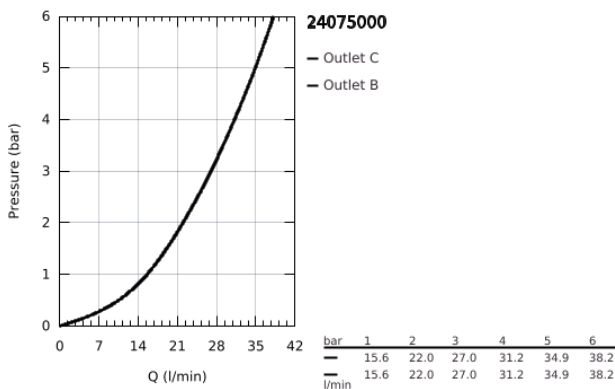

24 075 000 GROHTHERM SAFETY MIXER FOR 1 OUTLET WITH SHUT OFF VALVE

PRODUCT DESCRIPTION

- Colour: chrome
- trim set for GROHE Rapido SmartBox (35 604)
- GROHE TurboStat - compact cartridge with wax thermoelement
- GROHE LongLife finish
- GROHE FastFixation escutcheon with covered shaft sealing and covered fixing
- metal escutcheon, retroactively 6° adjustable
- GROHE SafeStop - safety button at 38°C
- GROHE SafeStop Plus - optional temperature limiter at 43°C or 46°C included
- built-in non-return valves and dirt strainers
- ceramic stop valve, 120°
- without roughing-in set 35 600/35 604 (please order separately)
- outlet B = 27 l/min, outlet C = 30 l/min

24 075 000 GROHTHERM SAFETY MIXER FOR 1 OUTLET WITH SHUT OFF VALVE

SPARE PARTS, July 2017 – now

- 1: Temperature control handle (Spare part-nr. 49082000)
- 2: Mounting plate (Spare part-nr. 49080000)
- 3: Escutcheon (Spare part-nr. 49073000)
- 4: Handle for shut-off valve (Spare part-nr. 49083000)
- 5: Aquadimmer (Spare part-nr. 49084000)
- 6: Thermostatic compact cartridge 3/4" (Spare part-nr. 49028000)
- 7: Non-return valve (Spare part-nr. 49085000)
- 8: Seal (Spare part-nr. 48360000)
- 9: GROHE TurboStat cartridge 3/4" (Spare part-nr. 49003000)*
- 10: Socket Spanner (Spare part-nr. 49059000)*
- 11: Service stops (Spare part-nr. 1405300M)*
- 12: Universal extension set 2-handle thermostats, 25 mm (Spare part-nr. 14058000)*