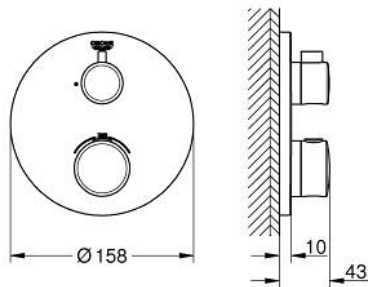

24 075 000 GROHTHERM SAFETY MIXER FOR 1 OUTLET WITH SHUT OFF VALVE

PRODUCT DESCRIPTION

- Colour: chrome
- trim set for GROHE Rapido SmartBox (35 604)
- GROHE TurboStat - compact cartridge with wax thermoelement
- GROHE LongLife finish
- GROHE FastFixation escutcheon with covered shaft sealing and covered fixing
- metal escutcheon, retroactively 6° adjustable
- GROHE SafeStop - safety button at 38°C
- GROHE SafeStop Plus - optional temperature limiter at 43°C or 46°C included
- built-in non-return valves and dirt strainers
- ceramic stop valve, 120°
- without roughing-in set 35 600/35 604 (please order separately)
- outlet B = 27 l/min, outlet C = 30 l/min

24 075 000 GROHTHERM SAFETY MIXER FOR 1 OUTLET WITH SHUT OFF VALVE

SPARE PARTS, July 2017 – now

- 1: Temperature control handle (Spare part-nr. 49082000)
- 2: Mounting plate (Spare part-nr. 49080000)
- 3: Escutcheon (Spare part-nr. 49073000)
- 4: Handle for shut-off valve (Spare part-nr. 49083000)
- 5: Aquadimmer (Spare part-nr. 49084000)
- 6: Thermostatic compact cartridge 3/4" (Spare part-nr. 49028000)
- 7: Non-return valve (Spare part-nr. 49085000)
- 8: Seal (Spare part-nr. 48360000)
- 9: GROHE TurboStat cartridge 3/4" (Spare part-nr. 49003000)*
- 10: Socket Spanner (Spare part-nr. 49059000)*
- 11: Service stops (Spare part-nr. 1405300M)*
- 12: Universal extension set 2-handle thermostats, 25 mm (Spare part-nr. 14058000)*