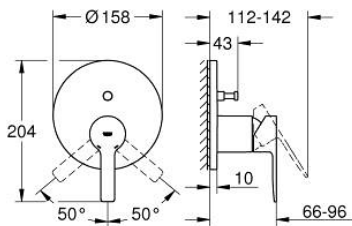

24 064 GN1 LINEARE SINGLE-LEVER MIXER WITH 2-WAY DIVERTER

PRODUCT DESCRIPTION

- Colour: brushed cool sunrise
- trim set for GROHE Rapido SmartBox (35 604)
- GROHE SilkMove 46 mm ceramic cartridge
- GROHE LongLife finish
- GROHE FastFixation escutcheon with covered shaft sealing and covered fixing
- metal escutcheon, retroactively 6° adjustable
- automatic 2-way diverter
- without roughing-in set 35 600/35 604 (please order separately)
- outlet B = 27 l/min, outlet C = 27 l/min

24 064 GN1 LINEARE SINGLE-LEVER MIXER WITH 2-WAY DIVERTER

SPARE PARTS, November 2024 – now

- 1: Lever (Spare part-nr. 46988GN0)
 - 2: Escutcheon (Spare part-nr. 48429GN0)
 - 3: Mounting plate (Spare part-nr. 48440000)
 - 4: Cap (Spare part-nr. 09038GN0)
 - 5: Diverter (Spare part-nr. 48634000)
 - 6: Diverter knob (Spare part-nr. 48637GN0)
 - 7: Cartridge (Spare part-nr. 46048000)
 - 8: Non-return valve (Spare part-nr. 49085000)
 - 9: Seal (Spare part-nr. 48360000)
 - 10: Temperature limiter (Spare part-nr. 46375000)*
 - 11: Backflow protection combination (Spare part-nr. 14055000)*
 - 12: Universal extension set single-lever mixers, 25 mm (Spare part-nr. 1405600)*
 - 13: diverter (Spare part-nr. 48635000)*
 - 14: Universal extension set single-lever mixers, 50 mm (Spare part-nr. 1405700)*
 - 15: diverter (Spare part-nr. 48636000)*
- * Optional accessories