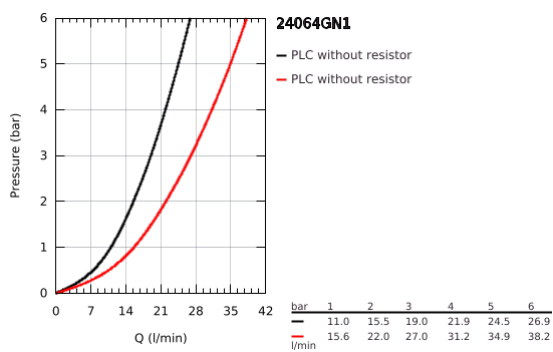

24 064 GN1 LINEARE SINGLE-LEVER MIXER WITH 2-WAY DIVERTER

PRODUCT DESCRIPTION

- Colour: brushed cool sunrise
- trim set for GROHE Rapido SmartBox (35 604)
- GROHE SilkMove 46 mm ceramic cartridge
- GROHE LongLife finish
- GROHE FastFixation escutcheon with covered shaft sealing and covered fixing
- metal escutcheon, retroactively 6° adjustable
- automatic 2-way diverter
- without roughing-in set 35 600/35 604 (please order separately)
- outlet B = 27 l/min, outlet C = 27 l/min

24 064 GN1 LINEARE SINGLE-LEVER MIXER WITH 2-WAY DIVERTER

SPARE PARTS, November 2024 – now

- 1: Lever (Spare part-nr. 46988GN0)
 - 2: Escutcheon (Spare part-nr. 48429GN0)
 - 3: Mounting plate (Spare part-nr. 48440000)
 - 4: Cap (Spare part-nr. 09038GN0)
 - 5: Diverter (Spare part-nr. 48634000)
 - 6: Diverter knob (Spare part-nr. 48637GN0)
 - 7: Cartridge (Spare part-nr. 46048000)
 - 8: Non-return valve (Spare part-nr. 49085000)
 - 9: Seal (Spare part-nr. 48360000)
 - 10: Temperature limiter (Spare part-nr. 46375000)*
 - 11: Backflow protection combination (Spare part-nr. 14055000)*
 - 12: Universal extension set single-lever mixers, 25 mm (Spare part-nr. 1405600)*
 - 13: diverter (Spare part-nr. 48635000)*
 - 14: Universal extension set single-lever mixers, 50 mm (Spare part-nr. 1405700)*
 - 15: diverter (Spare part-nr. 48636000)*
- * Optional accessories