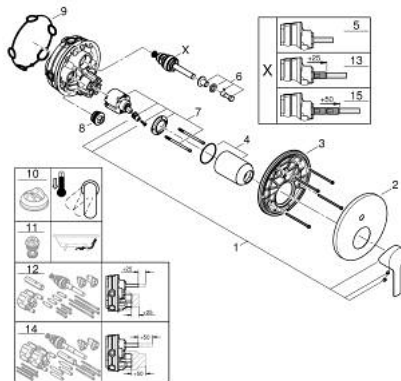

24 064 GN1 LINEARE SINGLE-LEVER MIXER WITH 2-WAY DIVERTER

PRODUCT DESCRIPTION

- Colour: brushed cool sunrise
- trim set for GROHE Rapido SmartBox (35 604)
- GROHE SilkMove 46 mm ceramic cartridge
- GROHE LongLife finish
- GROHE FastFixation escutcheon with covered shaft sealing and covered fixing
- metal escutcheon, retroactively 6° adjustable
- automatic 2-way diverter
- without roughing-in set 35 600/35 604 (please order separately)
- outlet B = 27 l/min, outlet C = 27 l/min

24 064 GN1 LINEARE SINGLE-LEVER MIXER WITH 2-WAY DIVERTER

SPARE PARTS, November 2024 – now

- 1: Lever (Spare part-nr. 46988GN0)
 - 2: Escutcheon (Spare part-nr. 48429GN0)
 - 3: Mounting plate (Spare part-nr. 48440000)
 - 4: Cap (Spare part-nr. 09038GN0)
 - 5: Diverter (Spare part-nr. 48634000)
 - 6: Diverter knob (Spare part-nr. 48637GN0)
 - 7: Cartridge (Spare part-nr. 46048000)
 - 8: Non-return valve (Spare part-nr. 49085000)
 - 9: Seal (Spare part-nr. 48360000)
 - 10: Temperature limiter (Spare part-nr. 46375000)*
 - 11: Backflow protection combination (Spare part-nr. 14055000)*
 - 12: Universal extension set single-lever mixers, 25 mm (Spare part-nr. 1405600)*
 - 13: diverter (Spare part-nr. 48635000)*
 - 14: Universal extension set single-lever mixers, 50 mm (Spare part-nr. 1405700)*
 - 15: diverter (Spare part-nr. 48636000)*
- * Optional accessories