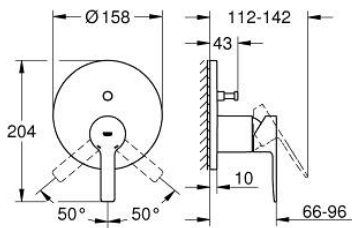

## 24 064 DL1 LINEARE SINGLE-LEVER MIXER WITH 2-WAY DIVERTER

### PRODUCT DESCRIPTION

- Colour: brushed warm sunset
- trim set for GROHE Rapido SmartBox (35 604)
- GROHE SilkMove 46 mm ceramic cartridge
- GROHE LongLife finish
- GROHE FastFixation escutcheon with covered shaft sealing and covered fixing
- metal escutcheon, retroactively 6° adjustable
- automatic 2-way diverter
- without roughing-in set 35 600/35 604 (please order separately)
- outlet B = 27 l/min, outlet C = 27 l/min

### SPARE PARTS, November 2024 – now

- 1: Lever (Spare part-nr. 46988DL0)
  - 2: Escutcheon (Spare part-nr. 48429DL0)
  - 3: Mounting plate (Spare part-nr. 48440000)
  - 4: Cap (Spare part-nr. 09038DL0)
  - 5: Diverter (Spare part-nr. 48634000)
  - 6: Diverter knob (Spare part-nr. 48637DL0)
  - 7: Cartridge (Spare part-nr. 46048000)
  - 8: Non-return valve (Spare part-nr. 49085000)
  - 9: Seal (Spare part-nr. 48360000)
  - 10: Temperature limiter (Spare part-nr. 46375000)\*
  - 11: Backflow protection combination (Spare part-nr. 14055000)\*
  - 12: Universal extension set single-lever mixers, 25 mm (Spare part-nr. 1405600)\*
  - 13: diverter (Spare part-nr. 48635000)\*
  - 14: Universal extension set single-lever mixers, 50 mm (Spare part-nr. 1405700)\*
  - 15: diverter (Spare part-nr. 48636000)\*
- \* Optional accessories