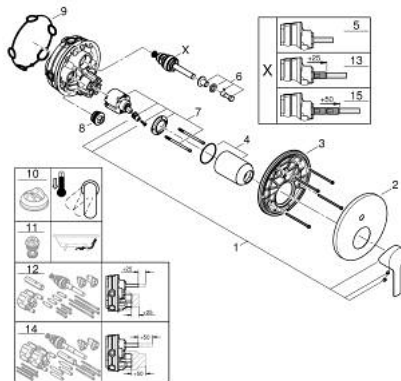

## 24 064 DL1 LINEARE SINGLE-LEVER MIXER WITH 2-WAY DIVERTER

### PRODUCT DESCRIPTION

- Colour: brushed warm sunset
- trim set for GROHE Rapido SmartBox (35 604)
- GROHE SilkMove 46 mm ceramic cartridge
- GROHE LongLife finish
- GROHE FastFixation escutcheon with covered shaft sealing and covered fixing
- metal escutcheon, retroactively 6° adjustable
- automatic 2-way diverter
- without roughing-in set 35 600/35 604 (please order separately)
- outlet B = 27 l/min, outlet C = 27 l/min

### SPARE PARTS, November 2024 – now

- 1: Lever (Spare part-nr. 46988DL0)
  - 2: Escutcheon (Spare part-nr. 48429DL0)
  - 3: Mounting plate (Spare part-nr. 48440000)
  - 4: Cap (Spare part-nr. 09038DL0)
  - 5: Diverter (Spare part-nr. 48634000)
  - 6: Diverter knob (Spare part-nr. 48637DL0)
  - 7: Cartridge (Spare part-nr. 46048000)
  - 8: Non-return valve (Spare part-nr. 49085000)
  - 9: Seal (Spare part-nr. 48360000)
  - 10: Temperature limiter (Spare part-nr. 46375000)\*
  - 11: Backflow protection combination (Spare part-nr. 14055000)\*
  - 12: Universal extension set single-lever mixers, 25 mm (Spare part-nr. 1405600)\*
  - 13: diverter (Spare part-nr. 48635000)\*
  - 14: Universal extension set single-lever mixers, 50 mm (Spare part-nr. 1405700)\*
  - 15: diverter (Spare part-nr. 48636000)\*
- \* Optional accessories