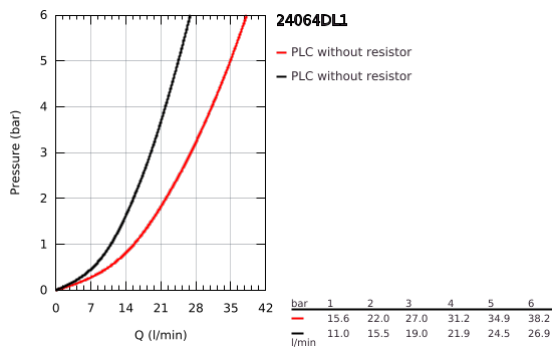

## 24 064 DL1 LINEARE SINGLE-LEVER MIXER WITH 2-WAY DIVERTER

### PRODUCT DESCRIPTION

- Colour: brushed warm sunset
- trim set for GROHE Rapido SmartBox (35 604)
- GROHE SilkMove 46 mm ceramic cartridge
- GROHE LongLife finish
- GROHE FastFixation escutcheon with covered shaft sealing and covered fixing
- metal escutcheon, retroactively 6° adjustable
- automatic 2-way diverter
- without roughing-in set 35 600/35 604 (please order separately)
- outlet B = 27 l/min, outlet C = 27 l/min