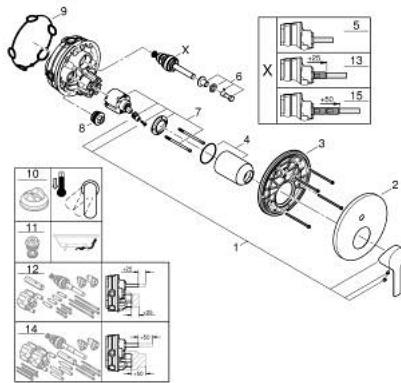

24 064 DC1 LINEARE SINGLE-LEVER MIXER WITH 2-WAY DIVERTER

PRODUCT DESCRIPTION

- Colour: supersteel
- trim set for GROHE Rapido SmartBox (35 604)
- GROHE SilkMove 46 mm ceramic cartridge
- GROHE LongLife finish
- GROHE FastFixation escutcheon with covered shaft sealing and covered fixing
- metal escutcheon, retroactively 6° adjustable
- automatic 2-way diverter
- without roughing-in set 35 600/35 604 (please order separately)
- outlet B = 27 l/min, outlet C = 27 l/min

24 064 DC1 LINEARE SINGLE-LEVER MIXER WITH 2-WAY DIVERTER

SPARE PARTS, April 2024 – now

- 1: Lever (Spare part-nr. 46988DC0)
 - 2: Escutcheon (Spare part-nr. 48429DC0)
 - 3: Mounting plate (Spare part-nr. 48440000)
 - 4: Cap (Spare part-nr. 09038DC0)
 - 5: Diverter (Spare part-nr. 48634000)
 - 6: Diverter knob (Spare part-nr. 48637DC0)
 - 7: Cartridge (Spare part-nr. 46048000)
 - 8: Non-return valve (Spare part-nr. 49085000)
 - 9: Seal (Spare part-nr. 48360000)
 - 10: Temperature limiter (Spare part-nr. 46375000)*
 - 11: Backflow protection combination (Spare part-nr. 14055000)*
 - 12: Universal extension set single-lever mixers, 25 mm (Spare part-nr. 14056000)*
 - 13: diverter (Spare part-nr. 48635000)*
 - 14: Universal extension set single-lever mixers, 50 mm (Spare part-nr. 14057000)*
 - 15: diverter (Spare part-nr. 48636000)*
- * Optional accessories