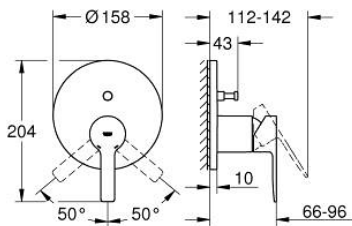

24 064 DC1 LINEARE SINGLE-LEVER MIXER WITH 2-WAY DIVERTER

PRODUCT DESCRIPTION

- Colour: supersteel
- trim set for GROHE Rapido SmartBox (35 604)
- GROHE SilkMove 46 mm ceramic cartridge
- GROHE LongLife finish
- GROHE FastFixation escutcheon with covered shaft sealing and covered fixing
- metal escutcheon, retroactively 6° adjustable
- automatic 2-way diverter
- without roughing-in set 35 600/35 604 (please order separately)
- outlet B = 27 l/min, outlet C = 27 l/min

24 064 DC1 LINEARE SINGLE-LEVER MIXER WITH 2-WAY DIVERTER

SPARE PARTS, April 2024 – now

- 1: Lever (Spare part-nr. 46988DC0)
 - 2: Escutcheon (Spare part-nr. 48429DC0)
 - 3: Mounting plate (Spare part-nr. 48440000)
 - 4: Cap (Spare part-nr. 09038DC0)
 - 5: Diverter (Spare part-nr. 48634000)
 - 6: Diverter knob (Spare part-nr. 48637DC0)
 - 7: Cartridge (Spare part-nr. 46048000)
 - 8: Non-return valve (Spare part-nr. 49085000)
 - 9: Seal (Spare part-nr. 48360000)
 - 10: Temperature limiter (Spare part-nr. 46375000)*
 - 11: Backflow protection combination (Spare part-nr. 14055000)*
 - 12: Universal extension set single-lever mixers, 25 mm (Spare part-nr. 14056000)*
 - 13: diverter (Spare part-nr. 48635000)*
 - 14: Universal extension set single-lever mixers, 50 mm (Spare part-nr. 14057000)*
 - 15: diverter (Spare part-nr. 48636000)*
- * Optional accessories