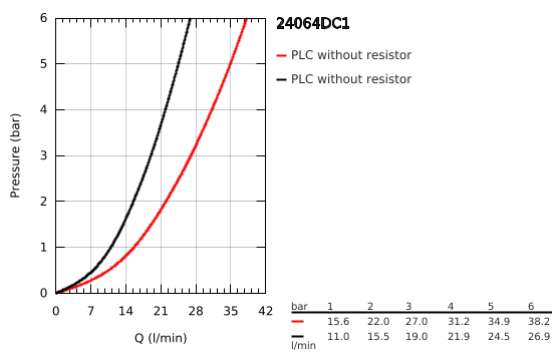

24 064 DC1 LINEARE SINGLE-LEVER MIXER WITH 2-WAY DIVERTER

PRODUCT DESCRIPTION

- Colour: supersteel
- trim set for GROHE Rapido SmartBox (35 604)
- GROHE SilkMove 46 mm ceramic cartridge
- GROHE LongLife finish
- GROHE FastFixation escutcheon with covered shaft sealing and covered fixing
- metal escutcheon, retroactively 6° adjustable
- automatic 2-way diverter
- without roughing-in set 35 600/35 604 (please order separately)
- outlet B = 27 l/min, outlet C = 27 l/min

24 064 DC1 LINEARE SINGLE-LEVER MIXER WITH 2-WAY DIVERTER

SPARE PARTS, April 2024 – now

- 1: Lever (Spare part-nr. 46988DC0)
 - 2: Escutcheon (Spare part-nr. 48429DC0)
 - 3: Mounting plate (Spare part-nr. 48440000)
 - 4: Cap (Spare part-nr. 09038DC0)
 - 5: Diverter (Spare part-nr. 48634000)
 - 6: Diverter knob (Spare part-nr. 48637DC0)
 - 7: Cartridge (Spare part-nr. 46048000)
 - 8: Non-return valve (Spare part-nr. 49085000)
 - 9: Seal (Spare part-nr. 48360000)
 - 10: Temperature limiter (Spare part-nr. 46375000)*
 - 11: Backflow protection combination (Spare part-nr. 14055000)*
 - 12: Universal extension set single-lever mixers, 25 mm (Spare part-nr. 14056000)*
 - 13: diverter (Spare part-nr. 48635000)*
 - 14: Universal extension set single-lever mixers, 50 mm (Spare part-nr. 14057000)*
 - 15: diverter (Spare part-nr. 48636000)*
- * Optional accessories