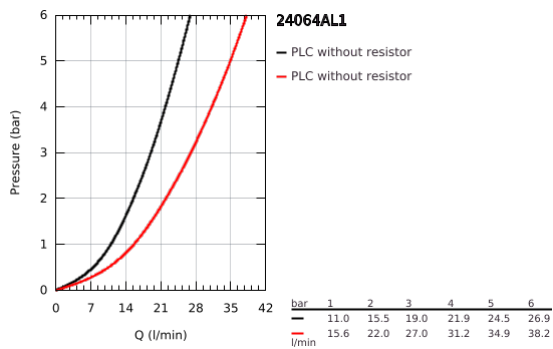

## 24 064 AL1 LINEARE SINGLE-LEVER MIXER WITH 2-WAY DIVERTER

### PRODUCT DESCRIPTION

- Colour: brushed hard graphite
- trim set for GROHE Rapido SmartBox (35 604)
- GROHE SilkMove 46 mm ceramic cartridge
- GROHE LongLife finish
- GROHE FastFixation escutcheon with covered shaft sealing and covered fixing
- metal escutcheon, retroactively 6° adjustable
- automatic 2-way diverter
- without roughing-in set 35 600/35 604 (please order separately)
- outlet B = 27 l/min, outlet C = 27 l/min