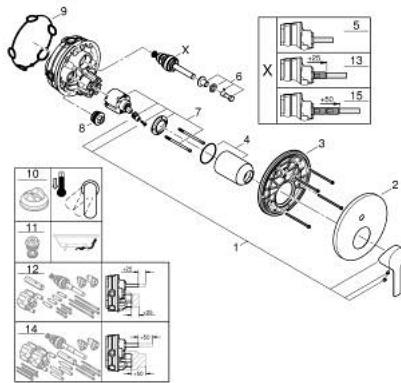

## 24 064 AL1 LINEARE SINGLE-LEVER MIXER WITH 2-WAY DIVERTER

### PRODUCT DESCRIPTION

- Colour: brushed hard graphite
- trim set for GROHE Rapido SmartBox (35 604)
- GROHE SilkMove 46 mm ceramic cartridge
- GROHE LongLife finish
- GROHE FastFixation escutcheon with covered shaft sealing and covered fixing
- metal escutcheon, retroactively 6° adjustable
- automatic 2-way diverter
- without roughing-in set 35 600/35 604 (please order separately)
- outlet B = 27 l/min, outlet C = 27 l/min

### SPARE PARTS, April 2024 – now

- 1: Lever (Spare part-nr. 46988AL0)
  - 2: Escutcheon (Spare part-nr. 48429AL0)
  - 3: Mounting plate (Spare part-nr. 48440000)
  - 4: Cap (Spare part-nr. 09038AL0)
  - 5: Diverter (Spare part-nr. 48634000)
  - 6: Diverter knob (Spare part-nr. 48637AL0)
  - 7: Cartridge (Spare part-nr. 46048000)
  - 8: Non-return valve (Spare part-nr. 49085000)
  - 9: Seal (Spare part-nr. 48360000)
  - 10: Temperature limiter (Spare part-nr. 46375000)\*
  - 11: Backflow protection combination (Spare part-nr. 14055000)\*
  - 12: Universal extension set single-lever mixers, 25 mm (Spare part-nr. 1405600)\*
  - 13: diverter (Spare part-nr. 48635000)\*
  - 14: Universal extension set single-lever mixers, 50 mm (Spare part-nr. 1405700)\*
  - 15: diverter (Spare part-nr. 48636000)\*
- \* Optional accessories