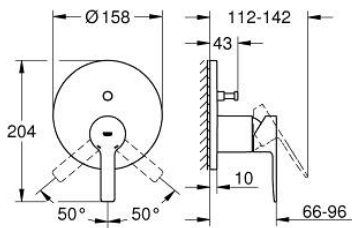

## 24 064 AL1 LINEARE SINGLE-LEVER MIXER WITH 2-WAY DIVERTER

### PRODUCT DESCRIPTION

- Colour: brushed hard graphite
- trim set for GROHE Rapido SmartBox (35 604)
- GROHE SilkMove 46 mm ceramic cartridge
- GROHE LongLife finish
- GROHE FastFixation escutcheon with covered shaft sealing and covered fixing
- metal escutcheon, retroactively 6° adjustable
- automatic 2-way diverter
- without roughing-in set 35 600/35 604 (please order separately)
- outlet B = 27 l/min, outlet C = 27 l/min

### SPARE PARTS, April 2024 – now

- 1: Lever (Spare part-nr. 46988AL0)
  - 2: Escutcheon (Spare part-nr. 48429AL0)
  - 3: Mounting plate (Spare part-nr. 48440000)
  - 4: Cap (Spare part-nr. 09038AL0)
  - 5: Diverter (Spare part-nr. 48634000)
  - 6: Diverter knob (Spare part-nr. 48637AL0)
  - 7: Cartridge (Spare part-nr. 46048000)
  - 8: Non-return valve (Spare part-nr. 49085000)
  - 9: Seal (Spare part-nr. 48360000)
  - 10: Temperature limiter (Spare part-nr. 46375000)\*
  - 11: Backflow protection combination (Spare part-nr. 14055000)\*
  - 12: Universal extension set single-lever mixers, 25 mm (Spare part-nr. 1405600)\*
  - 13: diverter (Spare part-nr. 48635000)\*
  - 14: Universal extension set single-lever mixers, 50 mm (Spare part-nr. 1405700)\*
  - 15: diverter (Spare part-nr. 48636000)\*
- \* Optional accessories