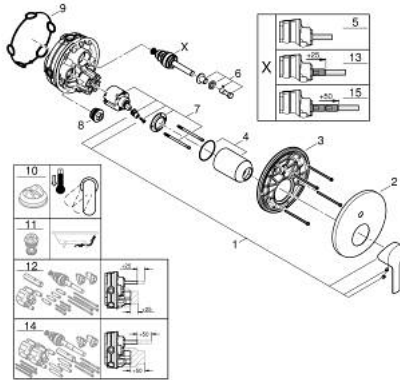

## 24 064 243 1 LINEARE SINGLE-LEVER MIXER WITH 2-WAY DIVERTER

### PRODUCT DESCRIPTION

- Colour: matte black
- trim set for GROHE Rapido SmartBox (35 604)
- GROHE SilkMove 46 mm ceramic cartridge
- GROHE FastFixation escutcheon with covered shaft sealing and covered fixing
- metal escutcheon, retroactively 6° adjustable
- automatic 2-way diverter
- without roughing-in set 35 600/35 604 (please order separately)
- outlet B = 27 l/min, outlet C = 27 l/min

### SPARE PARTS, May 2024 – now

- 1: Lever (Spare part-nr. 469882430)
  - 2: Escutcheon (Spare part-nr. 484292430)
  - 3: Mounting plate (Spare part-nr. 48440000)
  - 4: Cap (Spare part-nr. 090382430)
  - 5: Diverter (Spare part-nr. 48634000)
  - 6: Diverter knob (Spare part-nr. 486372430)
  - 7: Cartridge (Spare part-nr. 46048000)
  - 8: Non-return valve (Spare part-nr. 49085000)
  - 9: Seal (Spare part-nr. 48360000)
  - 10: Temperature limiter (Spare part-nr. 46375000)\*
  - 11: Backflow protection combination (Spare part-nr. 14055000)\*
  - 12: Universal extension set single-lever mixers, 25 mm (Spare part-nr. 1405600)\*
  - 13: diverter (Spare part-nr. 48635000)\*
  - 14: Universal extension set single-lever mixers, 50 mm (Spare part-nr. 1405700)\*
  - 15: diverter (Spare part-nr. 48636000)\*
- \* Optional accessories