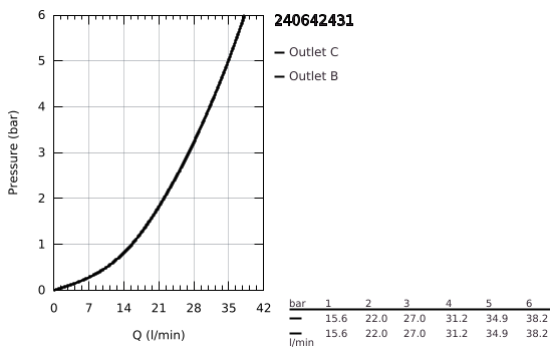

## 24 064 243 1 LINEARE SINGLE-LEVER MIXER WITH 2-WAY DIVERTER

### PRODUCT DESCRIPTION

- Colour: matte black
- trim set for GROHE Rapido SmartBox (35 604)
- GROHE SilkMove 46 mm ceramic cartridge
- GROHE FastFixation escutcheon with covered shaft sealing and covered fixing
- metal escutcheon, retroactively 6° adjustable
- automatic 2-way diverter
- without roughing-in set 35 600/35 604 (please order separately)
- outlet B = 27 l/min, outlet C = 27 l/min