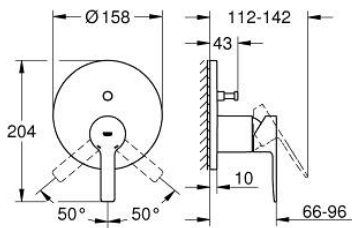

## 24 064 243 1 LINEARE SINGLE-LEVER MIXER WITH 2-WAY DIVERTER

### PRODUCT DESCRIPTION

- Colour: matte black
- trim set for GROHE Rapido SmartBox (35 604)
- GROHE SilkMove 46 mm ceramic cartridge
- GROHE FastFixation escutcheon with covered shaft sealing and covered fixing
- metal escutcheon, retroactively 6° adjustable
- automatic 2-way diverter
- without roughing-in set 35 600/35 604 (please order separately)
- outlet B = 27 l/min, outlet C = 27 l/min

### SPARE PARTS, May 2024 – now

- 1: Lever (Spare part-nr. 469882430)
  - 2: Escutcheon (Spare part-nr. 484292430)
  - 3: Mounting plate (Spare part-nr. 48440000)
  - 4: Cap (Spare part-nr. 090382430)
  - 5: Diverter (Spare part-nr. 48634000)
  - 6: Diverter knob (Spare part-nr. 486372430)
  - 7: Cartridge (Spare part-nr. 46048000)
  - 8: Non-return valve (Spare part-nr. 49085000)
  - 9: Seal (Spare part-nr. 48360000)
  - 10: Temperature limiter (Spare part-nr. 46375000)\*
  - 11: Backflow protection combination (Spare part-nr. 14055000)\*
  - 12: Universal extension set single-lever mixers, 25 mm (Spare part-nr. 1405600)\*
  - 13: diverter (Spare part-nr. 48635000)\*
  - 14: Universal extension set single-lever mixers, 50 mm (Spare part-nr. 1405700)\*
  - 15: diverter (Spare part-nr. 48636000)\*
- \* Optional accessories