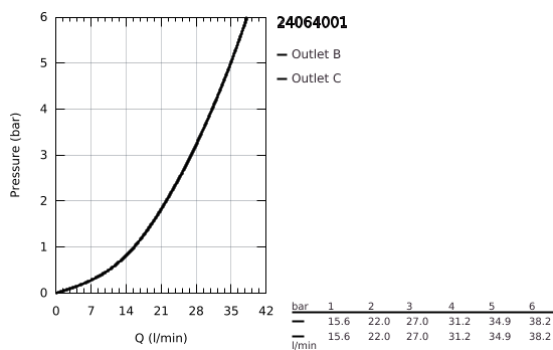

24 064 001 LINEARE SINGLE-LEVER MIXER WITH 2-WAY DIVERTER

PRODUCT DESCRIPTION

- Colour: chrome
- trim set for GROHE Rapido SmartBox (35 604)
- GROHE SilkMove 46 mm ceramic cartridge
- GROHE LongLife finish
- GROHE FastFixation escutcheon with covered shaft sealing and covered fixing
- metal escutcheon, retroactively 6° adjustable
- automatic 2-way diverter
- without roughing-in set 35 600/35 604 (please order separately)
- outlet B = 27 l/min, outlet C = 27 l/min

24 064 001 LINEARE SINGLE-LEVER MIXER WITH 2-WAY DIVERTER

SPARE PARTS, April 2024 – now

- 1: Lever (Spare part-nr. 46988000)
 - 2: Escutcheon (Spare part-nr. 48429000)
 - 3: Mounting plate (Spare part-nr. 48440000)
 - 4: Cap (Spare part-nr. 09038000)
 - 5: Diverter (Spare part-nr. 48634000)
 - 6: Diverter knob (Spare part-nr. 48637000)
 - 7: Cartridge (Spare part-nr. 46048000)
 - 8: Non-return valve (Spare part-nr. 49085000)
 - 9: Seal (Spare part-nr. 48360000)
 - 10: Temperature limiter (Spare part-nr. 46375000)*
 - 11: Backflow protection combination (Spare part-nr. 14055000)*
 - 12: Universal extension set single-lever mixers, 25 mm (Spare part-nr. 1405600)*
 - 13: diverter (Spare part-nr. 48635000)*
 - 14: Universal extension set single-lever mixers, 50 mm (Spare part-nr. 1405700)*
 - 15: diverter (Spare part-nr. 48636000)*
- * Optional accessories