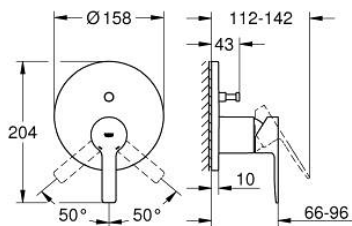

24 064 001 LINEARE SINGLE-LEVER MIXER WITH 2-WAY DIVERTER

PRODUCT DESCRIPTION

- Colour: chrome
- trim set for GROHE Rapido SmartBox (35 604)
- GROHE SilkMove 46 mm ceramic cartridge
- GROHE LongLife finish
- GROHE FastFixation escutcheon with covered shaft sealing and covered fixing
- metal escutcheon, retroactively 6° adjustable
- automatic 2-way diverter
- without roughing-in set 35 600/35 604 (please order separately)
- outlet B = 27 l/min, outlet C = 27 l/min

24 064 001 LINEARE SINGLE-LEVER MIXER WITH 2-WAY DIVERTER

SPARE PARTS, April 2024 – now

- 1: Lever (Spare part-nr. 46988000)
 - 2: Escutcheon (Spare part-nr. 48429000)
 - 3: Mounting plate (Spare part-nr. 48440000)
 - 4: Cap (Spare part-nr. 09038000)
 - 5: Diverter (Spare part-nr. 48634000)
 - 6: Diverter knob (Spare part-nr. 48637000)
 - 7: Cartridge (Spare part-nr. 46048000)
 - 8: Non-return valve (Spare part-nr. 49085000)
 - 9: Seal (Spare part-nr. 48360000)
 - 10: Temperature limiter (Spare part-nr. 46375000)*
 - 11: Backflow protection combination (Spare part-nr. 14055000)*
 - 12: Universal extension set single-lever mixers, 25 mm (Spare part-nr. 1405600)*
 - 13: diverter (Spare part-nr. 48635000)*
 - 14: Universal extension set single-lever mixers, 50 mm (Spare part-nr. 1405700)*
 - 15: diverter (Spare part-nr. 48636000)*
- * Optional accessories