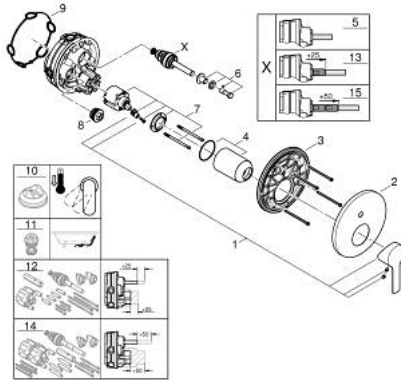

24 064 001 LINEARE SINGLE-LEVER MIXER WITH 2-WAY DIVERTER

PRODUCT DESCRIPTION

- Colour: chrome
- trim set for GROHE Rapido SmartBox (35 604)
- GROHE SilkMove 46 mm ceramic cartridge
- GROHE LongLife finish
- GROHE FastFixation escutcheon with covered shaft sealing and covered fixing
- metal escutcheon, retroactively 6° adjustable
- automatic 2-way diverter
- without roughing-in set 35 600/35 604 (please order separately)
- outlet B = 27 l/min, outlet C = 27 l/min

24 064 001 LINEARE SINGLE-LEVER MIXER WITH 2-WAY DIVERTER

SPARE PARTS, April 2024 – now

- 1: Lever (Spare part-nr. 46988000)
 - 2: Escutcheon (Spare part-nr. 48429000)
 - 3: Mounting plate (Spare part-nr. 48440000)
 - 4: Cap (Spare part-nr. 09038000)
 - 5: Diverter (Spare part-nr. 48634000)
 - 6: Diverter knob (Spare part-nr. 48637000)
 - 7: Cartridge (Spare part-nr. 46048000)
 - 8: Non-return valve (Spare part-nr. 49085000)
 - 9: Seal (Spare part-nr. 48360000)
 - 10: Temperature limiter (Spare part-nr. 46375000)*
 - 11: Backflow protection combination (Spare part-nr. 14055000)*
 - 12: Universal extension set single-lever mixers, 25 mm (Spare part-nr. 1405600)*
 - 13: diverter (Spare part-nr. 48635000)*
 - 14: Universal extension set single-lever mixers, 50 mm (Spare part-nr. 1405700)*
 - 15: diverter (Spare part-nr. 48636000)*
- * Optional accessories