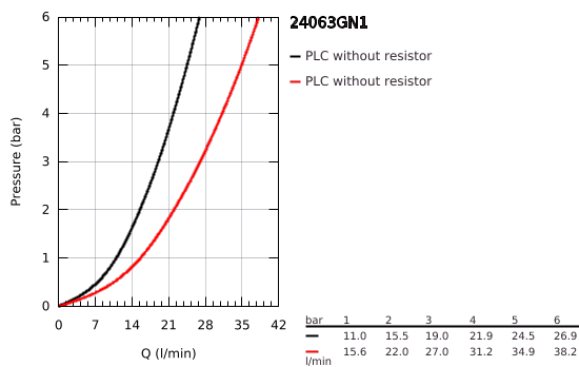

24 063 GN1 LINEARE SINGLE-LEVER SHOWER MIXER

PRODUCT DESCRIPTION

- Colour: brushed cool sunrise
- trim set for GROHE Rapido SmartBox (35 604)
- GROHE SilkMove 46 mm ceramic cartridge
- GROHE LongLife finish
- GROHE FastFixation escutcheon with covered shaft sealing and covered fixing
- metal escutcheon, retroactively 6° adjustable
- without roughing-in set 35 600/35 604 (please order separately)
- outlet B or C = 30 l/min

24 063 GN1 LINEARE SINGLE-LEVER SHOWER MIXER

SPARE PARTS, November 2024 – now

- 1: Lever (Spare part-nr. 46988GN0)
 - 2: escutcheon (Spare part-nr. 48428GN0)
 - 3: Mounting plate (Spare part-nr. 48439000)
 - 4: Cap (Spare part-nr. 09038GN0)
 - 5: Cartridge (Spare part-nr. 46048000)
 - 6: Seal (Spare part-nr. 48360000)
 - 7: Temperature limiter (Spare part-nr. 46375000)*
 - 8: Universal extension set single-lever mixers, 25 mm (Spare part-nr. 14056000)*
 - 9: Universal extension set single-lever mixers, 50 mm (Spare part-nr. 14057000)*
- * Optional accessories