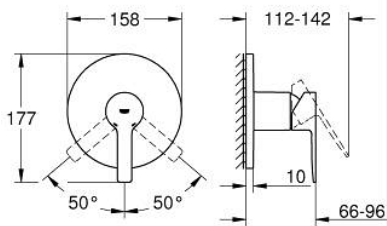

24 063 GN1 LINEARE SINGLE-LEVER SHOWER MIXER

PRODUCT DESCRIPTION

- Colour: brushed cool sunrise
- trim set for GROHE Rapido SmartBox (35 604)
- GROHE SilkMove 46 mm ceramic cartridge
- GROHE LongLife finish
- GROHE FastFixation escutcheon with covered shaft sealing and covered fixing
- metal escutcheon, retroactively 6° adjustable
- without roughing-in set 35 600/35 604 (please order separately)
- outlet B or C = 30 l/min

24 063 GN1 LINEARE SINGLE-LEVER SHOWER MIXER

SPARE PARTS, November 2024 – now

- 1: Lever (Spare part-nr. 46988GN0)
 - 2: escutcheon (Spare part-nr. 48428GN0)
 - 3: Mounting plate (Spare part-nr. 48439000)
 - 4: Cap (Spare part-nr. 09038GN0)
 - 5: Cartridge (Spare part-nr. 46048000)
 - 6: Seal (Spare part-nr. 48360000)
 - 7: Temperature limiter (Spare part-nr. 46375000)*
 - 8: Universal extension set single-lever mixers, 25 mm (Spare part-nr. 14056000)*
 - 9: Universal extension set single-lever mixers, 50 mm (Spare part-nr. 14057000)*
- * Optional accessories