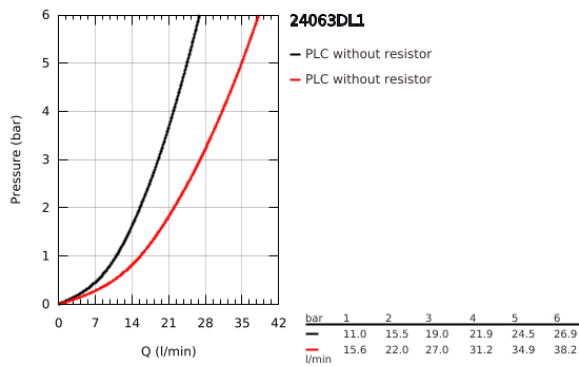

## 24 063 DL1 LINEARE SINGLE-LEVER SHOWER MIXER

### PRODUCT DESCRIPTION

- Colour: brushed warm sunset
- trim set for GROHE Rapido SmartBox (35 604)
- GROHE SilkMove 46 mm ceramic cartridge
- GROHE LongLife finish
- GROHE FastFixation escutcheon with covered shaft sealing and covered fixing
- metal escutcheon, retroactively 6° adjustable
- without roughing-in set 35 600/35 604 (please order separately)
- outlet B or C = 30 l/min