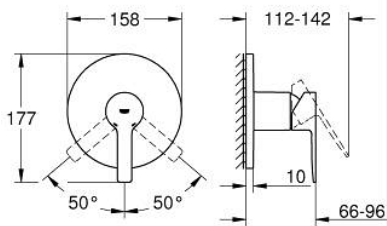

## 24 063 DL1 LINEARE SINGLE-LEVER SHOWER MIXER

### PRODUCT DESCRIPTION

- Colour: brushed warm sunset
- trim set for GROHE Rapido SmartBox (35 604)
- GROHE SilkMove 46 mm ceramic cartridge
- GROHE LongLife finish
- GROHE FastFixation escutcheon with covered shaft sealing and covered fixing
- metal escutcheon, retroactively 6° adjustable
- without roughing-in set 35 600/35 604 (please order separately)
- outlet B or C = 30 l/min