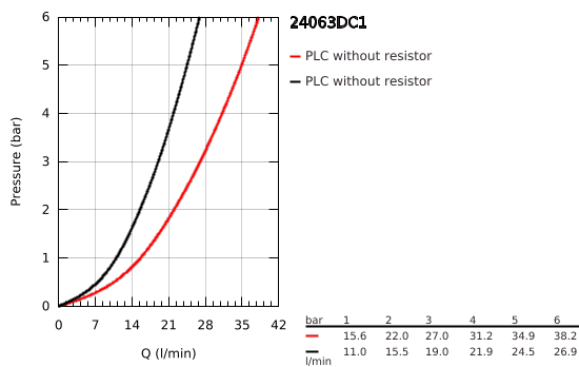

24 063 DC1 LINEARE SINGLE-LEVER SHOWER MIXER

PRODUCT DESCRIPTION

- Colour: supersteel
- trim set for GROHE Rapido SmartBox (35 604)
- GROHE SilkMove 46 mm ceramic cartridge
- GROHE LongLife finish
- GROHE FastFixation escutcheon with covered shaft sealing and covered fixing
- metal escutcheon, retroactively 6° adjustable
- without roughing-in set 35 600/35 604 (please order separately)
- outlet B or C = 30 l/min

24 063 DC1 LINEARE SINGLE-LEVER SHOWER MIXER

SPARE PARTS, July 2017 – now

- 1: Lever (Spare part-nr. 46988DC0)
- 2: Escutcheon (Spare part-nr. 48428DC0)
- 3: Mounting plate (Spare part-nr. 48439000)
- 4: Cap (Spare part-nr. 09038DC0)
- 5: Cartridge (Spare part-nr. 46048000)
- 6: Seal (Spare part-nr. 48360000)
- 7: Temperature limiter (Spare part-nr. 46375000)*
- 8: Universal extension set single-lever mixers, 25 mm (Spare part-nr. 14056000)*
- 9: Universal extension set single-lever mixers, 50 mm (Spare part-nr. 14057000)*