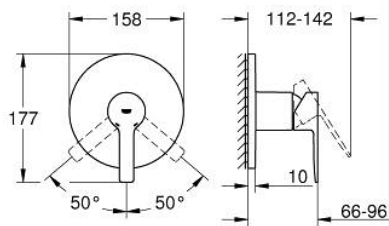

24 063 DC1 LINEARE SINGLE-LEVER SHOWER MIXER

PRODUCT DESCRIPTION

- Colour: supersteel
- trim set for GROHE Rapido SmartBox (35 604)
- GROHE SilkMove 46 mm ceramic cartridge
- GROHE LongLife finish
- GROHE FastFixation escutcheon with covered shaft sealing and covered fixing
- metal escutcheon, retroactively 6° adjustable
- without roughing-in set 35 600/35 604 (please order separately)
- outlet B or C = 30 l/min

24 063 DC1 LINEARE SINGLE-LEVER SHOWER MIXER

SPARE PARTS, July 2017 – now

- 1: Lever (Spare part-nr. 46988DC0)
- 2: Escutcheon (Spare part-nr. 48428DC0)
- 3: Mounting plate (Spare part-nr. 48439000)
- 4: Cap (Spare part-nr. 09038DC0)
- 5: Cartridge (Spare part-nr. 46048000)
- 6: Seal (Spare part-nr. 48360000)
- 7: Temperature limiter (Spare part-nr. 46375000)*
- 8: Universal extension set single-lever mixers, 25 mm (Spare part-nr. 14056000)*
- 9: Universal extension set single-lever mixers, 50 mm (Spare part-nr. 14057000)*