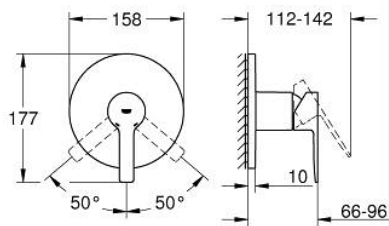

## 24 063 AL1 LINEARE SINGLE-LEVER SHOWER MIXER

### PRODUCT DESCRIPTION

- Colour: brushed hard graphite
- trim set for GROHE Rapido SmartBox (35 604)
- GROHE SilkMove 46 mm ceramic cartridge
- GROHE LongLife finish
- GROHE FastFixation escutcheon with covered shaft sealing and covered fixing
- metal escutcheon, retroactively 6° adjustable
- without roughing-in set 35 600/35 604 (please order separately)
- outlet B or C = 30 l/min

6: Seal (Spare part-nr. 48360000)

7: Temperature limiter (Spare part-nr. 46375000)\*

8: Universal extension set single-lever mixers, 25 mm (Spare part-nr. 14056000

)\*

9: Universal extension set single-lever mixers, 50 mm (Spare part-nr. 14057000