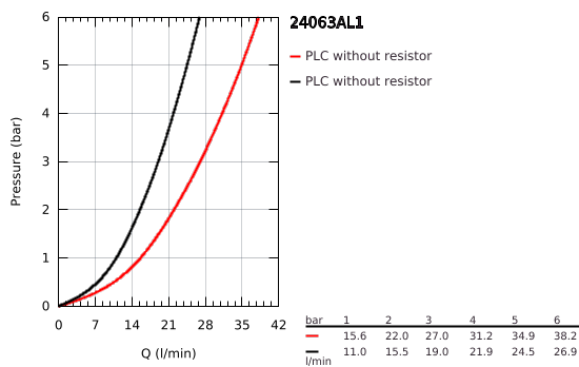

## 24 063 AL1 LINEARE SINGLE-LEVER SHOWER MIXER

### PRODUCT DESCRIPTION

- Colour: brushed hard graphite
- trim set for GROHE Rapido SmartBox (35 604)
- GROHE SilkMove 46 mm ceramic cartridge
- GROHE LongLife finish
- GROHE FastFixation escutcheon with covered shaft sealing and covered fixing
- metal escutcheon, retroactively 6° adjustable
- without roughing-in set 35 600/35 604 (please order separately)
- outlet B or C = 30 l/min